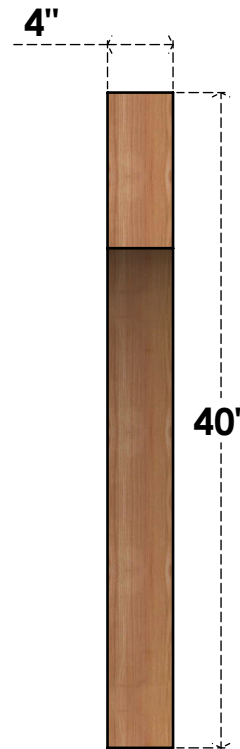

BRC04X32X40WTLOORWR

4"W X 32"D X 40"H WESTLAKE ROUGH SAWN BRACE, WESTERN RED CEDAR

SIDE

FRONT

EKENA MILLWORK
 2300 WEST MAIN ST.
 CLARKSVILLE, TX 75426
 TOLL FREE: 866-607-0453
 WWW.EKENAMILLWORK.COM

NOTES

1. INSTALLATION TO BE COMPLETED IN ACCORDANCE WITH MANUFACTURER'S SPECIFICATIONS.
2. DRAWING MAY NOT BE TO SCALE
3. THIS DRAWING IS INTENDED FOR DESIGN AND PLANNING PURPOSES ONLY.
4. ALL INFORMATION CONTAINED HEREIN WAS CURRENT AT THE TIME OF DEVELOPMENT BUT MUST BE REVIEWED AND APPROVED BY THE PRODUCT MANUFACTURER TO BE CONSIDERED ACCURATE.
5. PRODUCTS ARE NOT KILN DRIED. THIS ITEM IS UNIQUE AND WILL CONTAIN THE NATURAL VARIATIONS THAT THE WOOD SPECIES OFFERS. THIS MAY RESULT IN VARIATIONS UP TO 1/4"