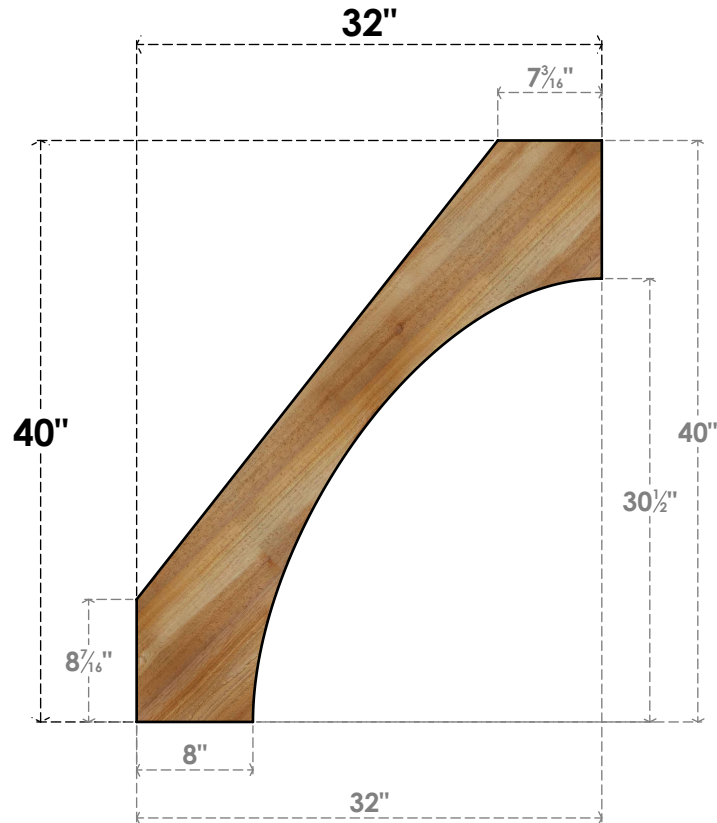

BRC04X32X40WTLOORWR

4"W X 32"D X 40"H WESTLAKE ROUGH SAWN BRACE, WESTERN RED CEDAR

SIDE

FRONT

EKENA MILLWORK
 2300 WEST MAIN ST.
 CLARKSVILLE, TX 75426
 TOLL FREE: 866-607-0453
 WWW.EKENAMILLWORK.COM

NOTES