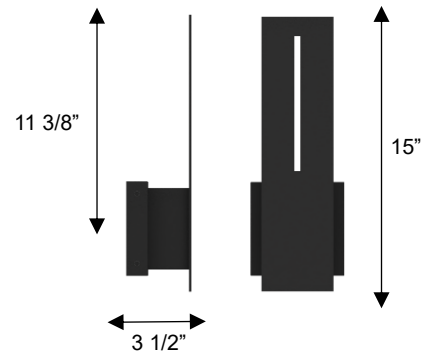

DIMENSIONS

Height: 15"

Width/Diameter: 5 1/8"

Depth: 3 1/2"

Minimum Height:

Maximum Height:

Canopy/Backplate: 5 1/8"x5 1/8"

Product Weight: 2 lb

SPECIFICATIONS

Location Listed: Wet

IP Rating: IP44

Rated Life: 54000 Hours

Standards: ETL, cETL, ADA

Input: 120 VAC, 60Hz

TRIAC Dimming: 100-5%

Mounting: Wall Mount

Color Temperature: Adjustable

3000K/4000K/5000K

CRI Rating: 80

Material: Aluminum

Diffuser Material: Glass

AVAILABLE FINISHES

ORDERING INFORMATION

COLOR TEMP	FINISH	VOLTAGE	WATTS	DELIVERED LUMENS
3000K/4000K/5000K	BK BLACK	120V	15W	468