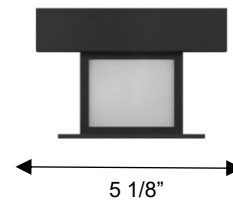

DIMENSIONS

Height: 15"

Width/Diameter: 5 1/8"

Depth: 3 1/2"

Minimum Height:

Maximum Height:

Canopy/Backplate: 5 1/8"x5 1/8"

Product Weight: 2 lb

SPECIFICATIONS

Location Listed: Wet

IP Rating: IP44

Rated Life: 54000 Hours

Standards: ETL, cETL, ADA

Input: 120 VAC, 60Hz

TRIAC Dimming: 100-5%

Mounting: Wall Mount

Color Temperature: Adjustable

3000K/4000K/5000K

CRI Rating: 80

Material: Aluminum

Diffuser Material: Glass

AVAILABLE FINISHES

ORDERING INFORMATION

COLOR TEMP	FINISH	VOLTAGE	WATTS	DELIVERED LUMENS
3000K/4000K/5000K	BK BLACK	120V	15W	468