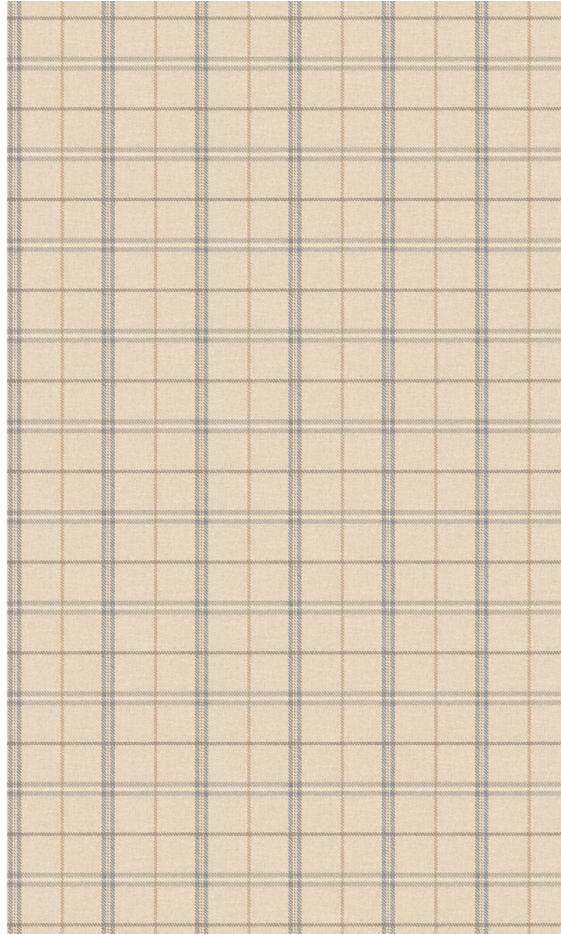

**Islay - Soft Blue**  
SKU: FG120.G104.0

**LEEJOFA**

SKU: **FG120.G104.0**

Collection: **Country Walk Wallpapers**

Note: **Priced And Sold By The 10 Meter Roll**

Width: **70 cm (27.56 in)**

Wallcovering Area: **7.00 Square Meter**

Brand: **Mulberry**

Railroaded: **No**

Composition: **Non Woven - 100%**

Vertical Repeat: **22.5 cm (8.86 in)**