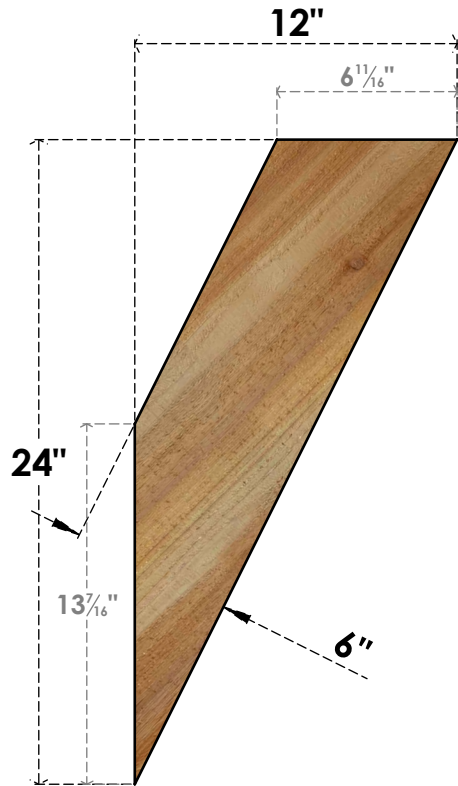

BRC06X12X24TRA00RWR

6"W X 12"D X 24"H TRADITIONAL ROUGH SAWN BRACE, WESTERN RED CEDAR

SIDE

FRONT

EKENA MILLWORK
 2300 WEST MAIN ST.
 CLARKSVILLE, TX 75426
 TOLL FREE: 866-607-0453
 WWW.EKENAMILLWORK.COM

NOTES