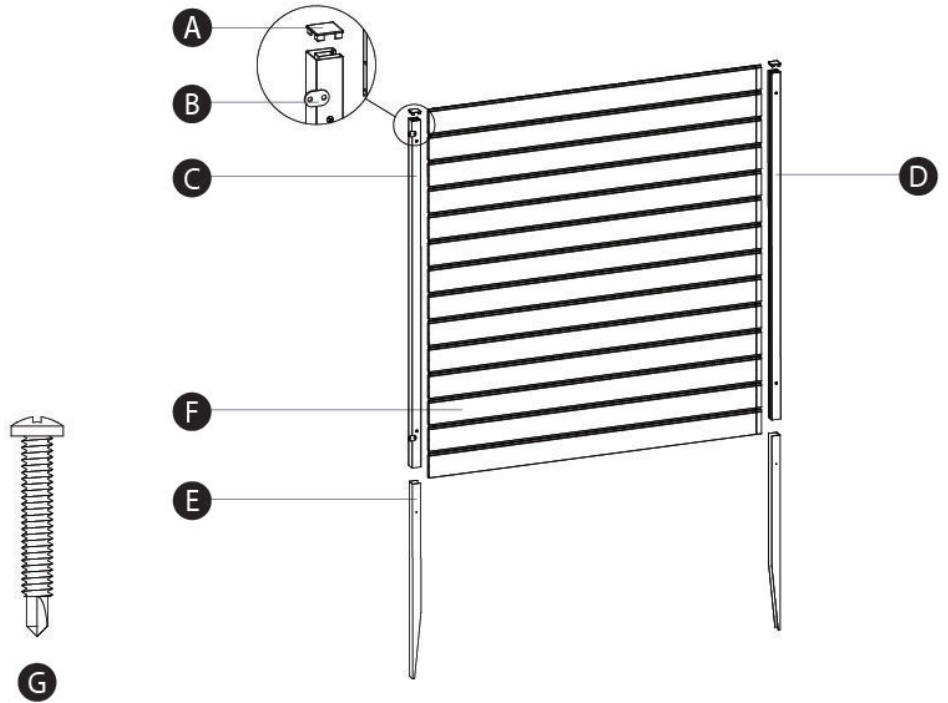

BOX CONTENTS

In the event of missing or defective parts please call our customer service department at 1-877-234-6196 (Mon-Fri 9:00 AM to 5:00 PM EST)

ENCLO
HIDE IT WITH STYLE

IMPORTANT: CHECK THE INSIDE OF THE LARGER PIECES IN YOUR BOX FOR OTHER MATERIALS PACKED INSIDE.

- A. Post Cap (4)**
- B. Joiner Clip (4)**
- C. Left Post (2) - 1 1/8" x 1 1/8" x 40 3/4"**
- D. Right Post (2) - 1 1/8" x 1 1/8" x 40 3/4"**
- E. Post Anchor (4) - 1" x 1" x 24"**
- F. Board (28) - 3/8" x 3" x 41 1/2"**
- G. 1" Stainless Steel Screw (16)**

Not to Scale

Assembled Panel