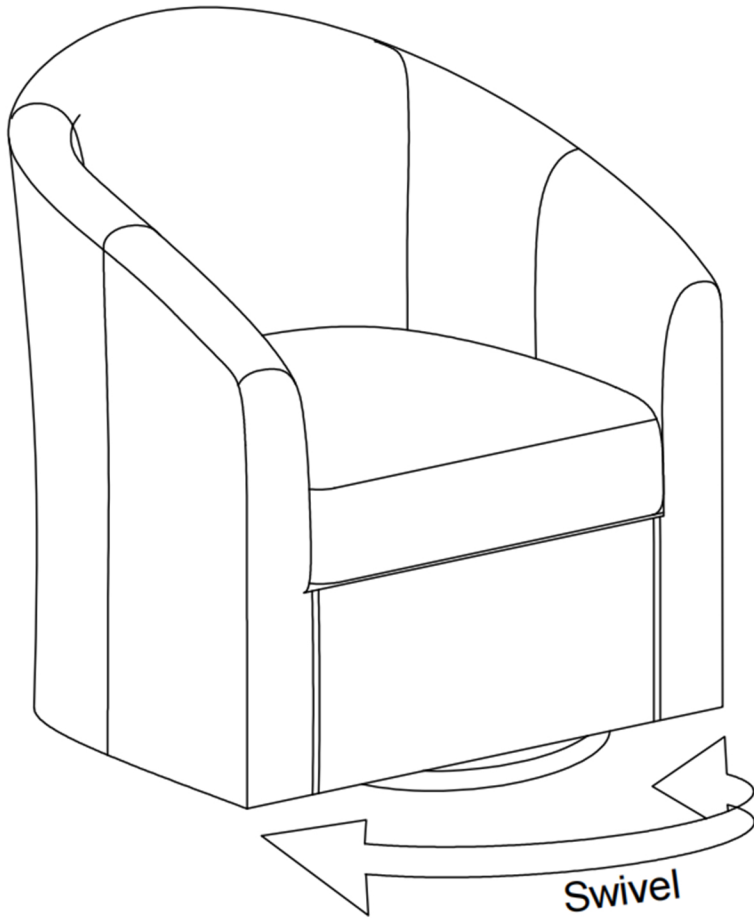

Do not jump on the product.

PRODUCT DESCRIPTION

Classic design with sleek lines that complement various decor styles.

Cotton upholstery for a soft, breathable seating experience.

Cushion filled with a mix of Innerspring/coil, foam, and synthetic fiber for ultimate comfort and support.

360° Smooth Swivel: The sturdy metal base allows effortless rotation for convenience and flexibility.

Durable & Sturdy Build: A solid wood frame ensures long lasting support, holding up to 400lbs.

step 1