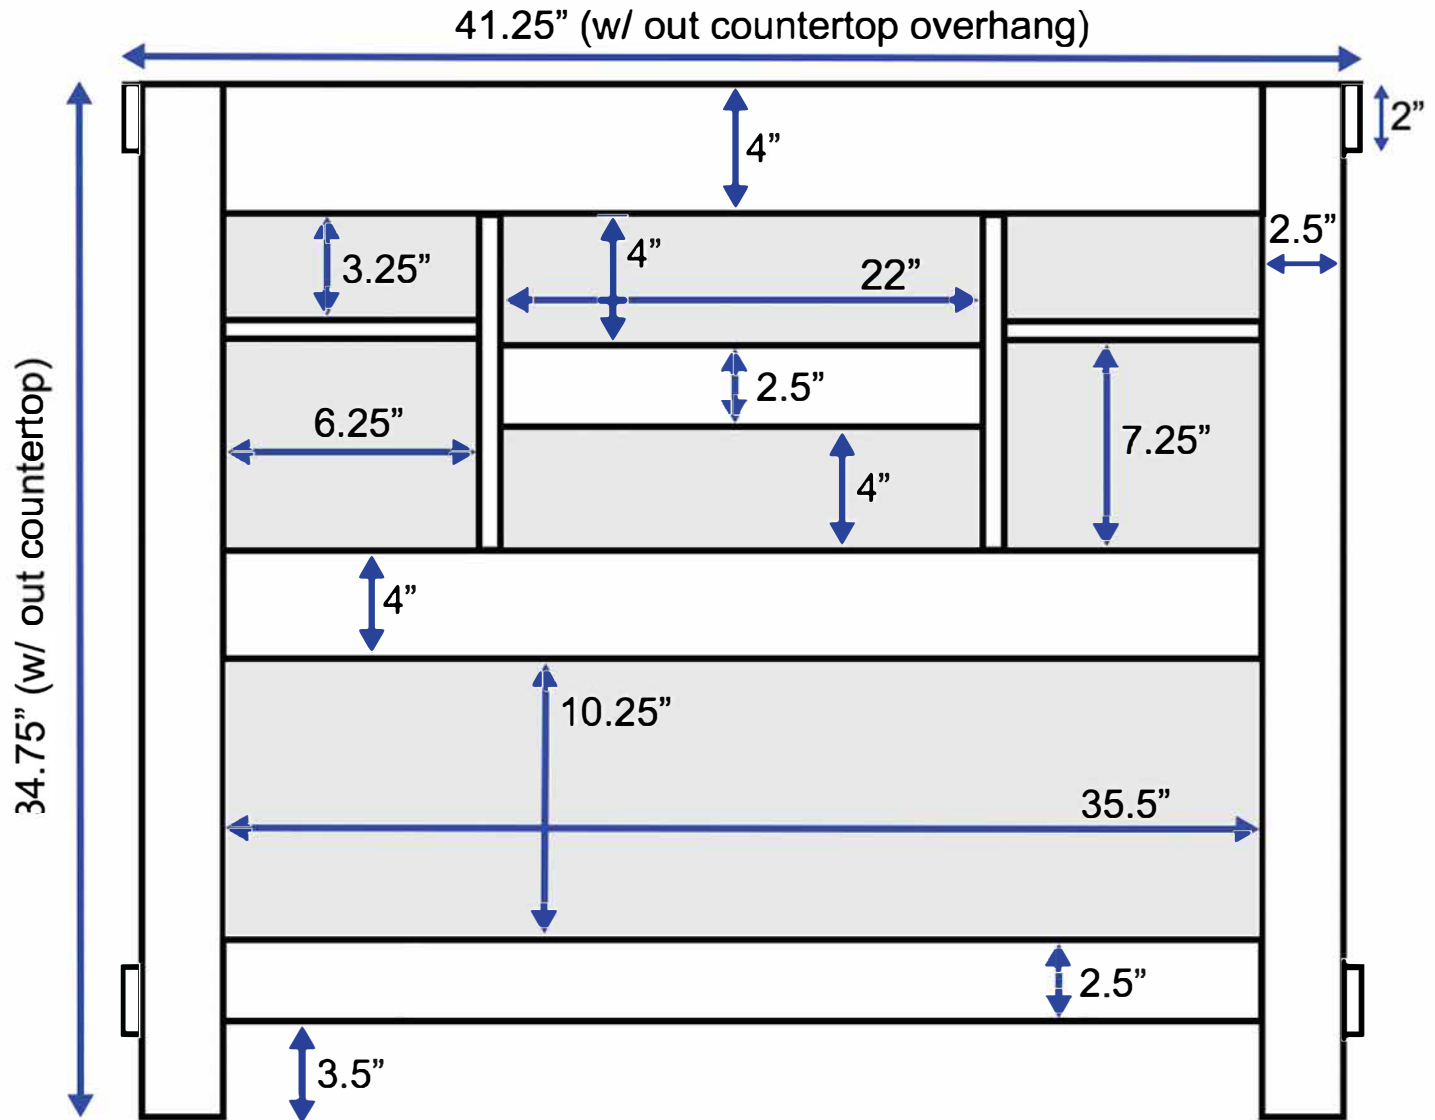

42-inch Bath Vanity (Back View)

All measurements are approximate and rounded to the nearest quarter inch.
Please allow for a slight margin of error.