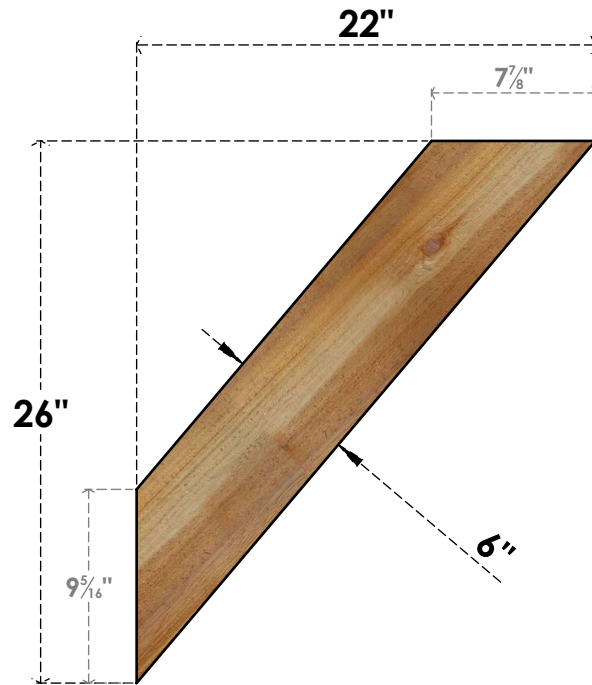

# BRC06X22X26TRA00RWR

6"W X 22"D X 26"H TRADITIONAL ROUGH SAWN BRACE, WESTERN RED CEDAR

**SIDE**

**FRONT**

EKENA MILLWORK  
2300 WEST MAIN ST.  
CLARKSVILLE, TX 75426  
TOLL FREE: 866-607-0453  
WWW.EKENAMILLWORK.COM