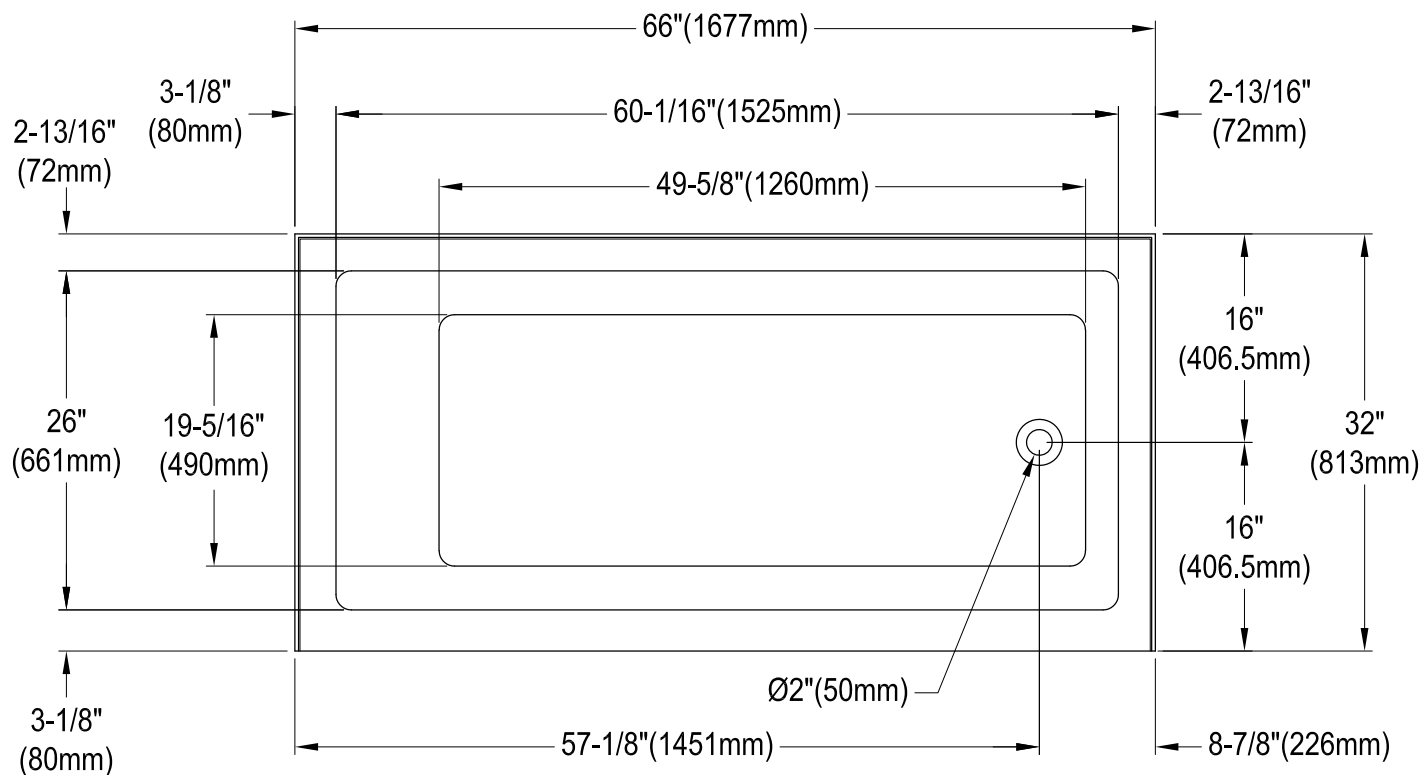

CVTAP663222R1,7,8

66" Acrylic Alcove Tub with Right Hand Drain Hole

CVTAP663222R1,7,8

21" Tub Waste & Overflow with Tip Toe Drain, 20 Gauge