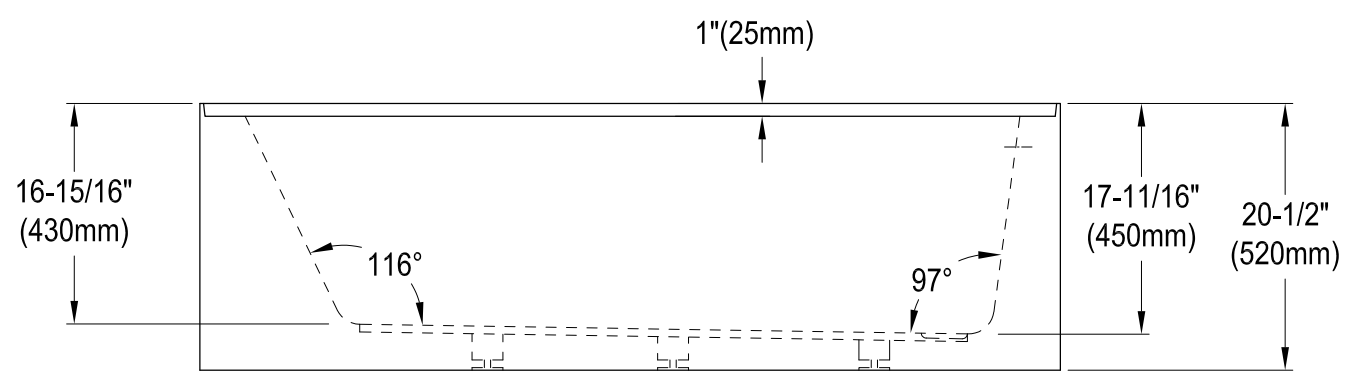

CVTAP663222R1,7,8

66" Acrylic Alcove Tub with Right Hand Drain Hole

CVTAP663222R1,7,8

21" Tub Waste & Overflow with Tip Toe Drain, 20 Gauge