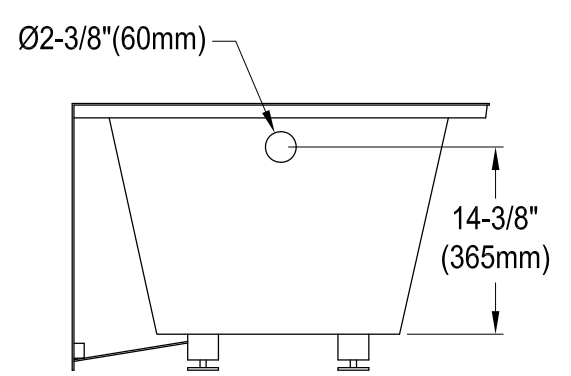

CVTAP663222R1,7,8

66" Acrylic Alcove Tub with Right Hand Drain Hole

CVTAP663222R1,7,8

21" Tub Waste & Overflow with Tip Toe Drain, 20 Gauge