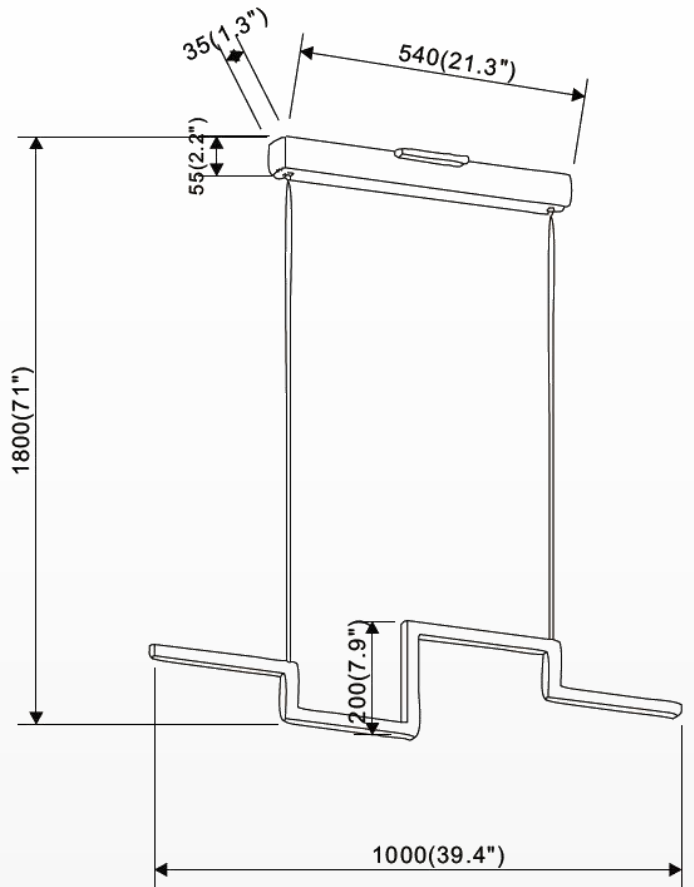

## SPECIFICATION

- Dimension: 39.4"×1.3"×71"
- Wattage: 23W
- Voltage: 120V
- Temp: 3000K
- Lumens: 1150LM
- Dimmable: ELV , DIMMING 5%-100%
- CRI: > 80
- Material : Iron+Aluminum+Diffuser
- Lifespan : 50000hs
- Warranty: 3 years
- Operation temperature : -20°C-40°C