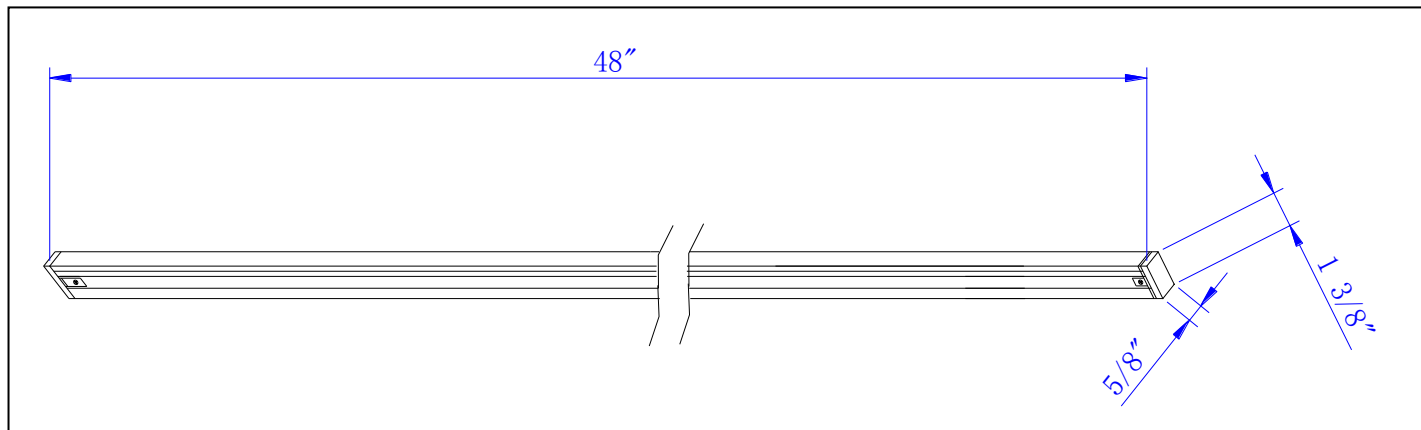

Project: _____

Catalog No.: _____

Lamp/Wattage: _____

Model No. : HT-271

Description : 4' Track, 120V, 2400W

Voltage : 120 V

Ampere: 20 A

Finish : BK (black)