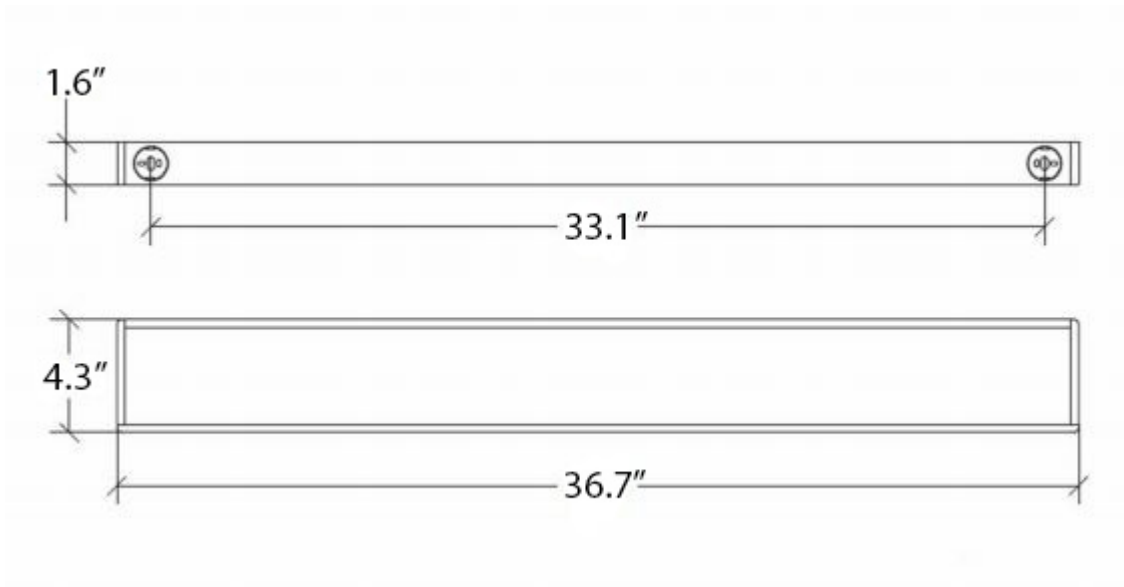

Icselle 52884

SKU# | Option:

- Icselle 52884.09 | White
- Icselle 52884.18 | Matte Black
- Icselle 52884.29 | Polished Chrome

Finishes

-  Polished Chrome
-  Glossy White
-  Matte Black

<p>Collection Icselle</p>	<p>Model Icselle 52884</p>	<p>Dimensions Metric <i>1 inch = 2.54 cm</i> <i>1 inch = 25.4 mm</i></p>	 <p>1051 Lea Drive - Collegeville, PA 19426 Tel. 215 513 9400 - Fax 610 831 0215 www.ws bathcollections.com - info@ws bathcollectins.com</p>
--------------------------------------	---	--	---

Product Specs Sheets

Collection
Icselle

Model |
Icselle 52884

Dimensions Metric

1 inch = 2.54 cm
1 inch = 25.4 mm

WS[®]
BATH
COLLECTIONS

1051 Lea Drive - Collegeville, PA 19426
Tel. 215 513 9400 - Fax 610 831 0215