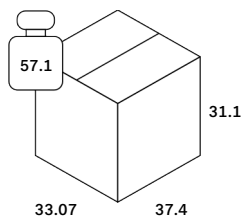

Care Instruction - Upholstered Fabric

Line Drawing

Finishing

Upholstery covering	
Type	Chenille
Color	Ecrú
Swatch	MAR-100335

Dimensions

General Dimensions	
Width (in)	130
Depth (in)	78.5
Height (in)	30
Net weight (lbs)	180.12

N701 modular sofa set - Ecrú Eco fabric - combo left - 1 seater + 3 seater + 90° round corner 330/200/76

22094

Packaging

Packaging General	Packaging Material Details				
	Material	Weight (gram)	Percentage	Recycled	Recyclable
Packaging with outer crate					
Packaging with inner pallet					
Carton box density (burst strength)					

Packaging Details

Pack number	1		
Pack length (in)	33.07	Vol (ft3)	16.37
Pack width (in)	37.4	GW (lbs)	57.1
Pack thickness (in)	31.1	EAN	5404023624468

Pack number	2		
Pack length (in)	83.27	Vol (ft3)	41.23
Pack width (in)	37.4	GW (lbs)	120.48
Pack thickness (in)	31.1	EAN	

Pack number	3		
Pack length (in)	50	Vol (ft3)	43.93
Pack width (in)	48.82	GW (lbs)	83.0
Pack thickness (in)	31.1	EAN	

N701 modular sofa set - Ecrú Eco fabric -
combo left - 1 seater + 3 seater + 90°
round corner 330/200/76