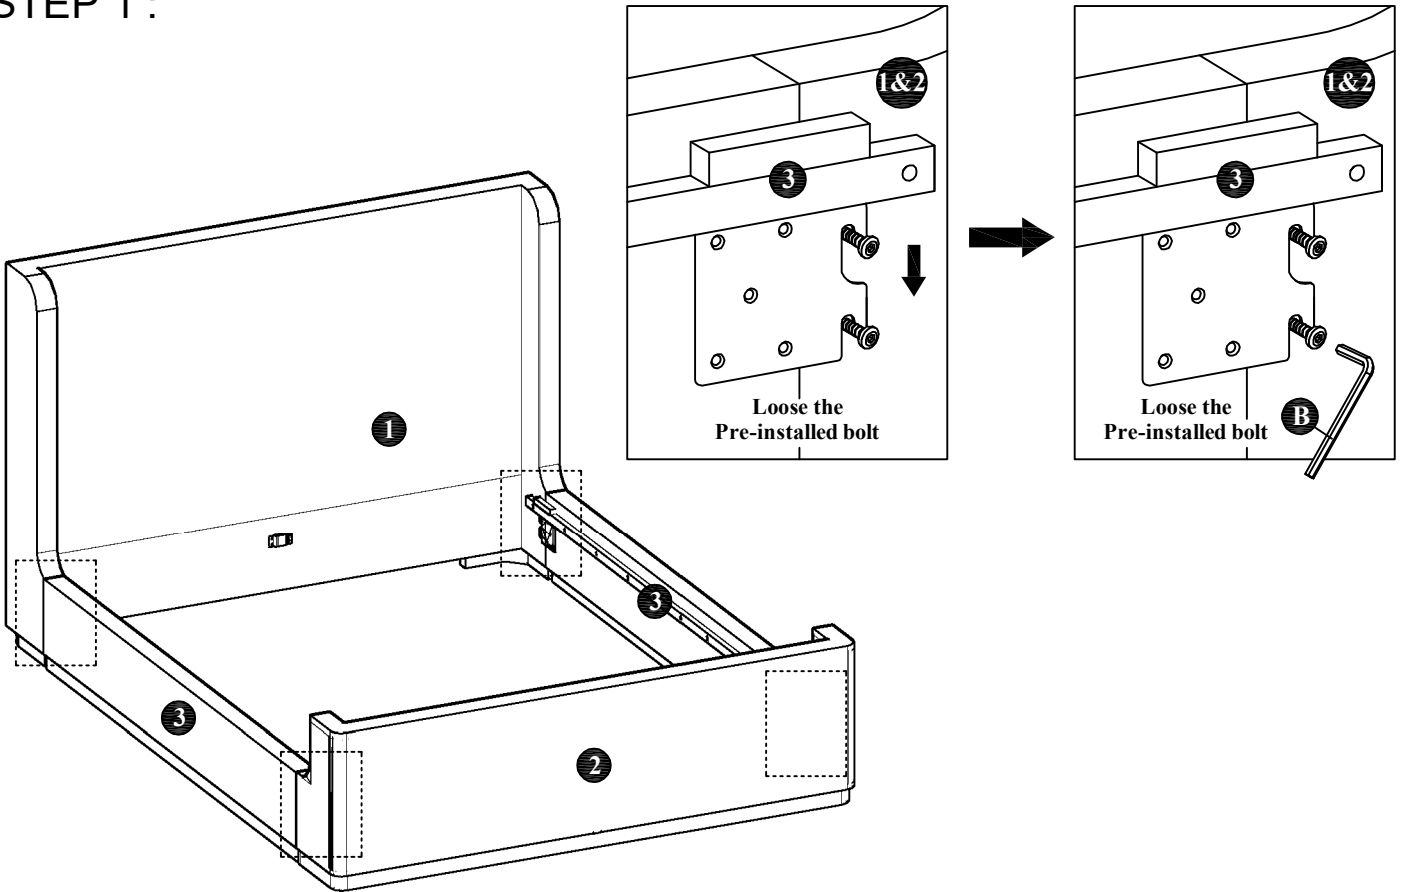

ASSEMBLY INSTRUCTIONS

STEP 1 :