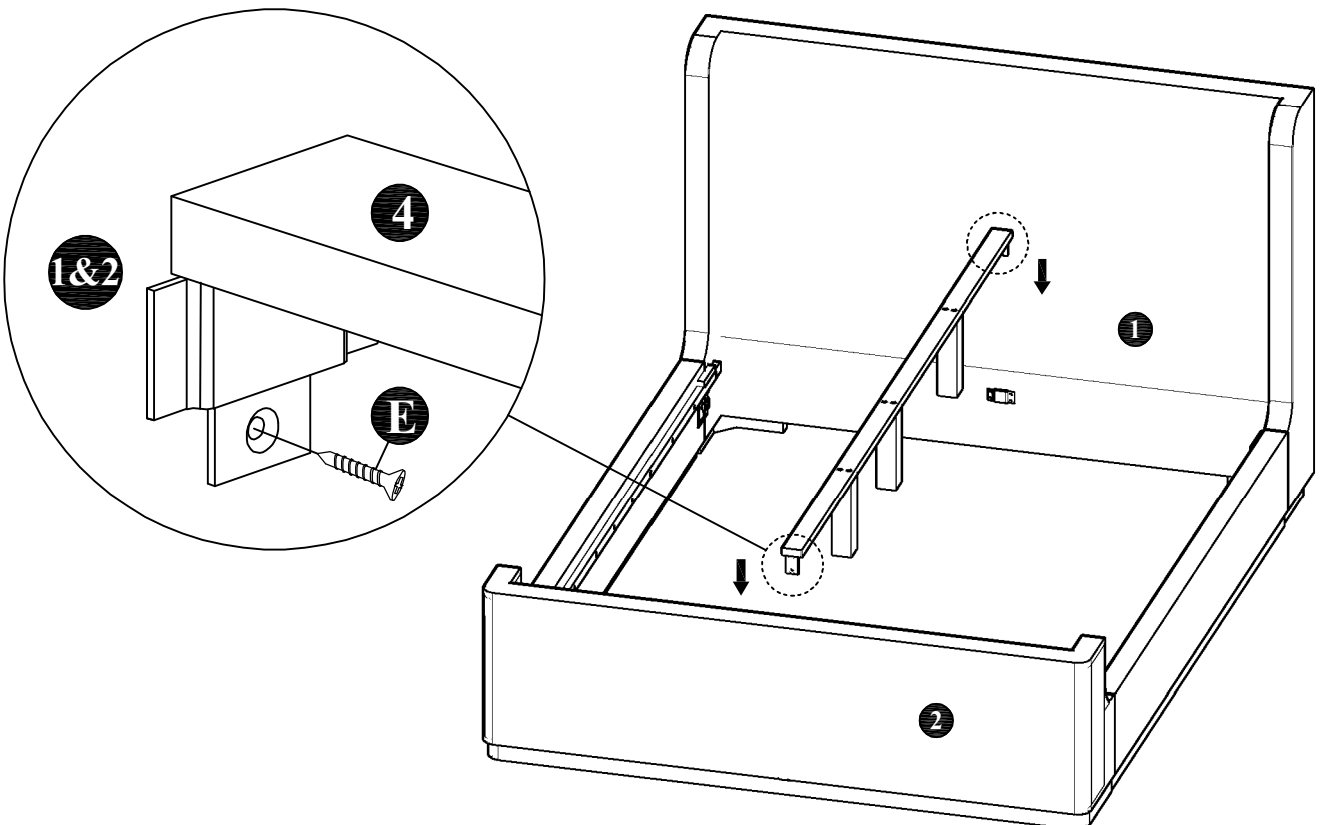

ASSEMBLY INSTRUCTIONS

MODEL : BD738-FS

COMPONENT

Headboard - 1 pc.  ①	Footboard - 1 pc.  ②	Side Rail - 2 pcs.  ③	Center Rail - 1 pc.  ④	Center Leg - 3 pcs.  ⑤	Slats - 13 pcs.(1set)  ⑥
--	--	---	--	--	---

ASSEMBLY INSTRUCTIONS

STEP 1 :

STEP 2 :

ASSEMBLY INSTRUCTIONS

STEP 3 :

STEP 4 :

ASSEMBLY INSTRUCTIONS

STEP 3 :