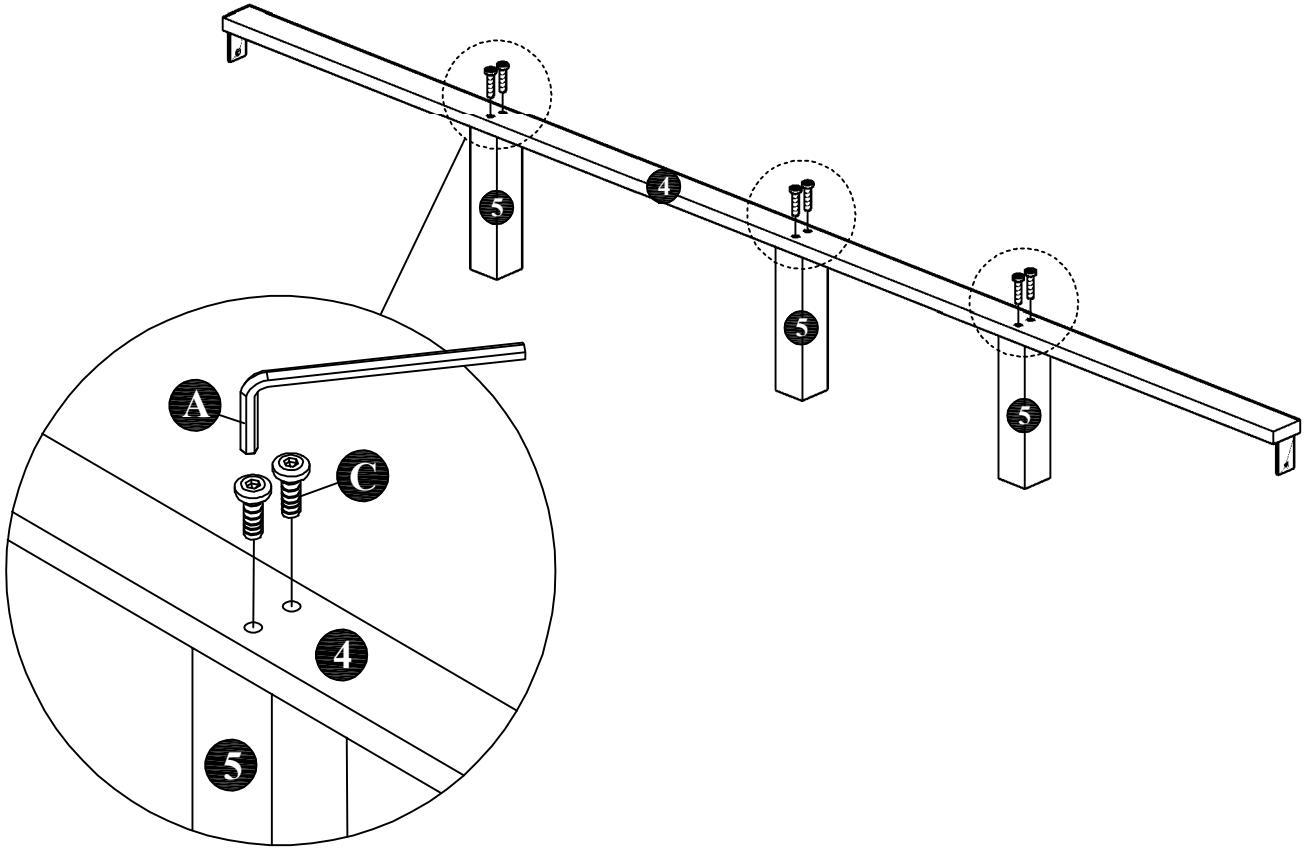

ASSEMBLY INSTRUCTIONS

MODEL : BD738-FS

COMPONENT

Headboard - 1 pc.  ①	Footboard - 1 pc.  ②	Side Rail - 2 pcs.  ③	Center Rail - 1 pc.  ④	Center Leg - 3 pcs.  ⑤	Slats - 13 pcs.(1set)  ⑥
--	--	---	--	--	---

HARDWARE

Allen Key M4 - 1 pc.  A	Allen Key M5 - 1 pc.  B	JCBC Bolt M6 x 40mm - 6 pcs.  C	JCBC Bolt M6 x 35mm - 4 pcs.  D	Wood Screw M4 x 20mm - 2 pcs.  E	Wood Screw M4 x 25mm - 9 pcs.  F
--	---	--	--	---	---

ASSEMBLY INSTRUCTIONS

STEP 1 :

STEP 2 :

ASSEMBLY INSTRUCTIONS

STEP 3 :

STEP 4 :

ASSEMBLY INSTRUCTIONS

STEP 3 :