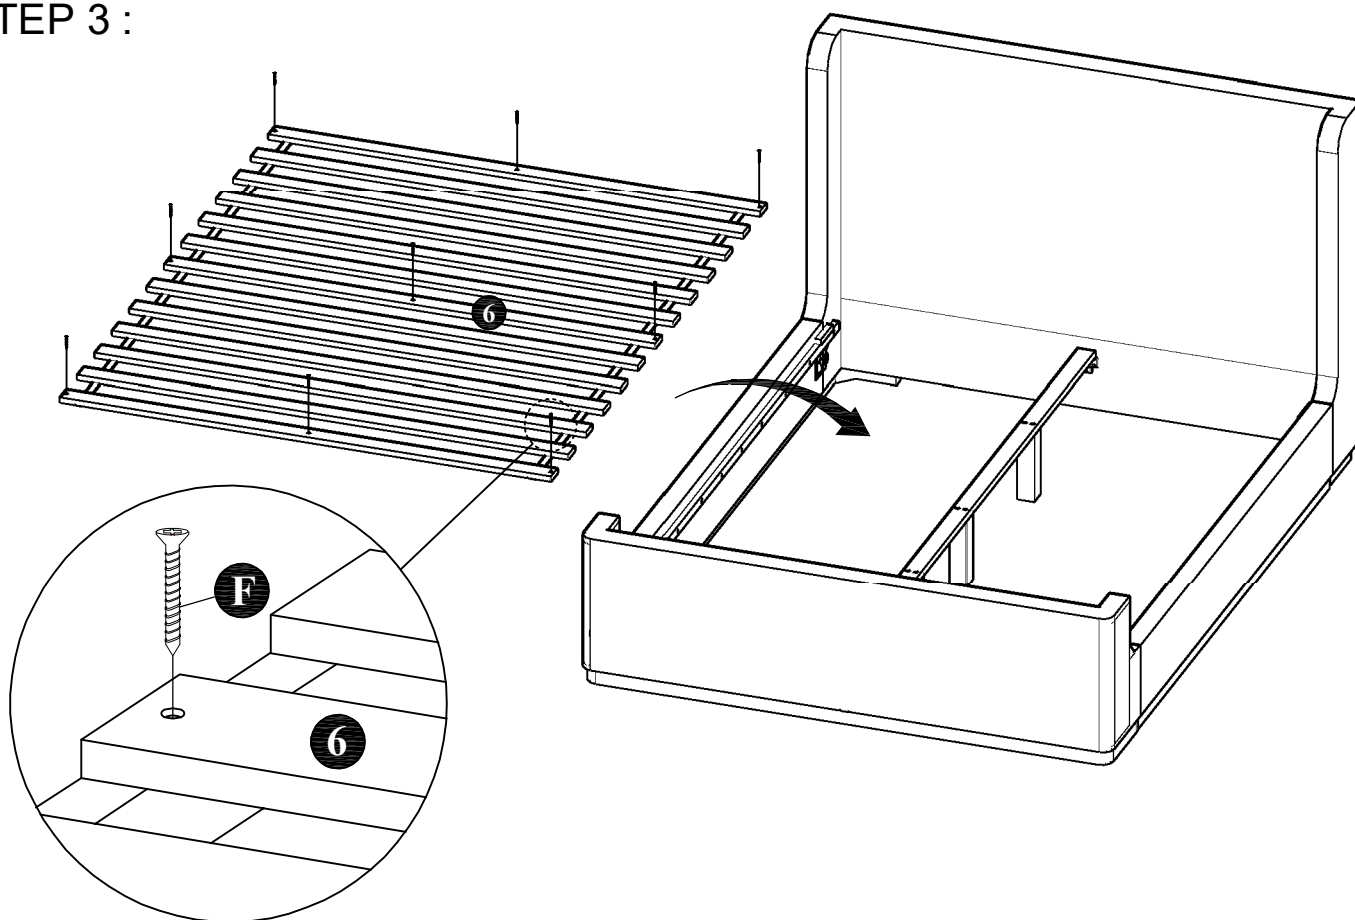

ASSEMBLY INSTRUCTIONS

MODEL : BD738-FS

COMPONENT

Headboard - 1 pc.  ①	Footboard - 1 pc.  ②	Side Rail - 2 pcs.  ③	Center Rail - 1 pc.  ④	Center Leg - 3 pcs.  ⑤	Slats - 13 pcs.(1set)  ⑥
--	--	---	--	--	---

ASSEMBLY INSTRUCTIONS

STEP 1 :

STEP 2 :

ASSEMBLY INSTRUCTIONS

STEP 3 :

STEP 4 :

ASSEMBLY INSTRUCTIONS

STEP 3 :