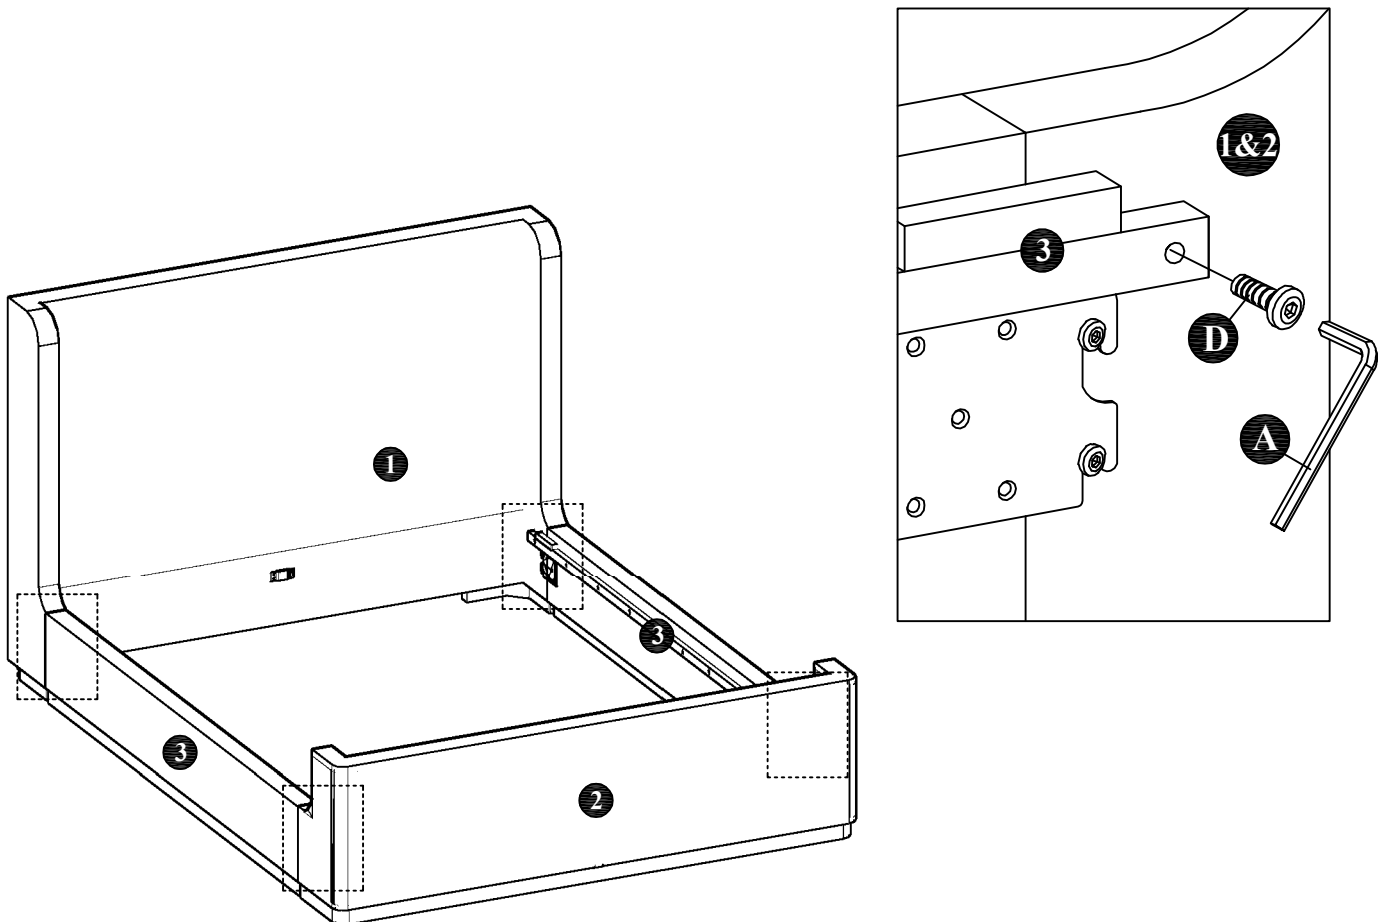

ASSEMBLY INSTRUCTIONS

MODEL : BD738-FS

COMPONENT

Headboard - 1 pc.  ①	Footboard - 1 pc.  ②	Side Rail - 2 pcs.  ③	Center Rail - 1 pc.  ④	Center Leg - 3 pcs.  ⑤	Slats - 13 pcs.(1set)  ⑥
--	--	---	--	--	---

HARDWARE

Allen Key M4 - 1 pc.  A	Allen Key M5 - 1 pc.  B	JCBC Bolt M6 x 40mm - 6 pcs.  C	JCBC Bolt M6 x 35mm - 4 pcs.  D	Wood Screw M4 x 20mm - 2 pcs.  E	Wood Screw M4 x 25mm - 9 pcs.  F
--	---	--	--	---	---

ASSEMBLY INSTRUCTIONS

STEP 1 :

STEP 2 :

ASSEMBLY INSTRUCTIONS

STEP 3 :

STEP 4 :

ASSEMBLY INSTRUCTIONS

STEP 3 :