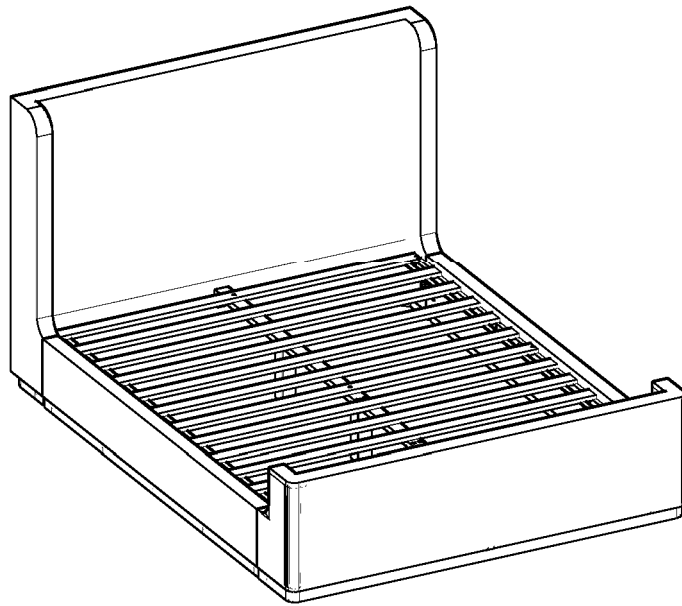

ASSEMBLY INSTRUCTIONS

MODEL : BD738-FS

COMPONENT

Headboard - 1 pc.  ①	Footboard - 1 pc.  ②	Side Rail - 2 pcs.  ③	Center Rail - 1 pc.  ④	Center Leg - 3 pcs.  ⑤	Slats - 13 pcs.(1set)  ⑥
--	--	---	--	--	---

HARDWARE

Allen Key M4 - 1 pc.  A	Allen Key M5 - 1 pc.  B	JCBC Bolt M6 x 40mm - 6 pcs.  C	JCBC Bolt M6 x 35mm - 4 pcs.  D	Wood Screw M4 x 20mm - 2 pcs.  E	Wood Screw M4 x 25mm - 9 pcs.  F
--	---	--	--	---	---