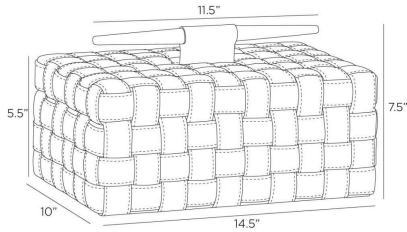

ARTERIOS

HUMPHREY BOX

ARI18

H: 7.5 IN, W: 14.5 IN, D: 10 IN,
Black

Our Humphrey Box is wrapped in a basketweave pattern of topstitched black leather. Accented with a spear-shaped handle of bronze-plated iron and smoke finished beechwood, it lends a masculine accent to a desk or tabletop. Finish will vary.

DIMENSIONS

| | |
|------------|------------------------------|
| Foot Print | W: 14.5 IN, D: 10 IN |
| Handle | H: 2 IN, W: 11.5 IN, D: 1 IN |

SHIPPING

| | |
|----------------|-----------------------------------|
| Product Weight | 5.7 lbs |
| Gross Weight 1 | 9.5 lbs |
| Shipping Box 1 | H: 9.5 IN, L: 13.5 IN, W: 14.5 IN |