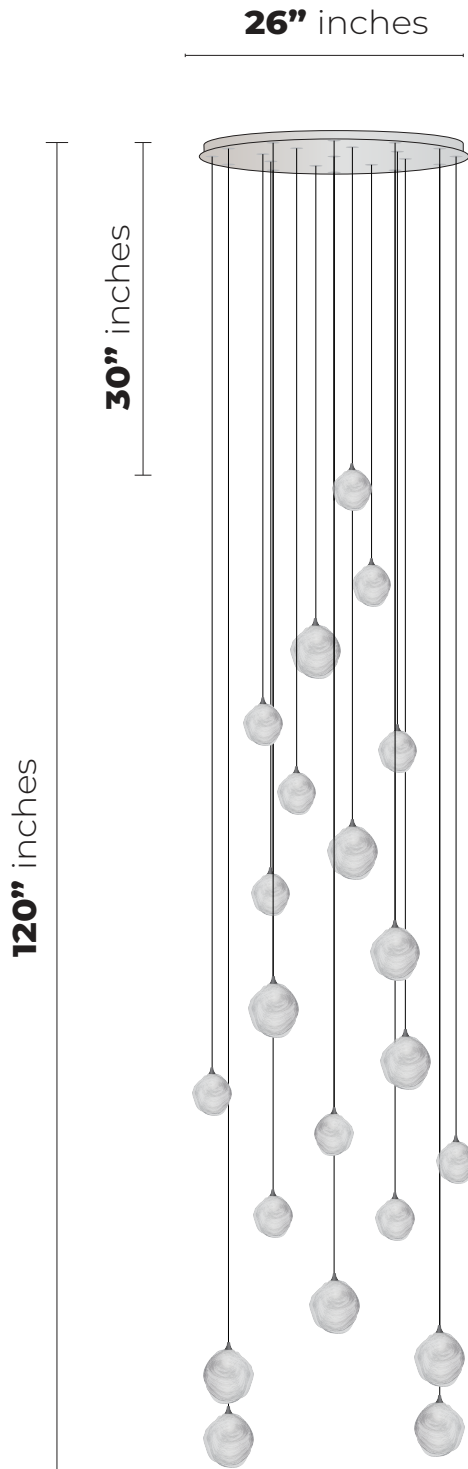

# GALILEE *Lighting*

26" inches D.

### **Specs**

26" Round Canopy

PENDANT QTY	SIZE	COLOR
10	5.5"	Frosted Clear
11	4"	Frosted Clear

**Bulbs**

LED - G9 - Dimmable

## **CRYSTAL GLAZE**

CXYT1017

21 LIGHTS

**120"** Height

### **Specs**

26" Round Canopy

PENDANT QTY	SIZE	COLOR
10	5.5"	Frosted Clear
11	4"	Frosted Clear