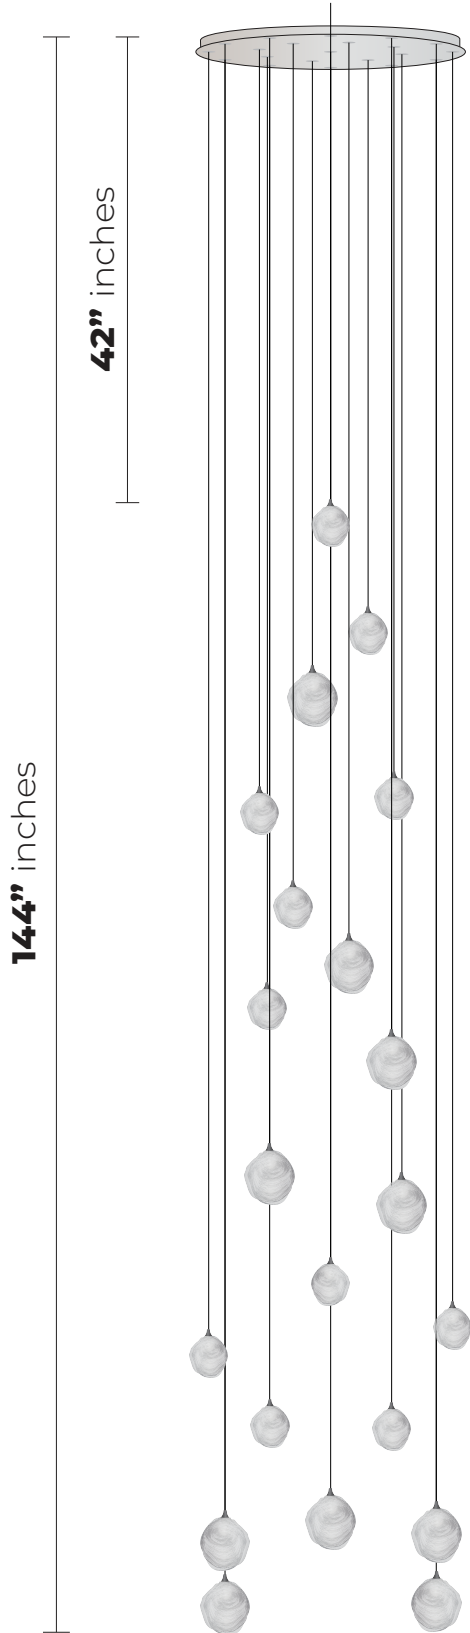

# GALILEE *Lighting*

26" inches D.

## **CRYSTAL GLAZE**

CXYT1017

21 LIGHTS

144" Height

### **Specs**

26" Round Canopy

PENDANT QTY	SIZE	COLOR
10	5.5"	Frosted Clear
11	4"	Frosted Clear

**Bulbs**

LED - G9 - Dimmable

### **Specs**

26" Round Canopy

PENDANT QTY	SIZE	COLOR
10	5.5"	Frosted Clear
11	4"	Frosted Clear