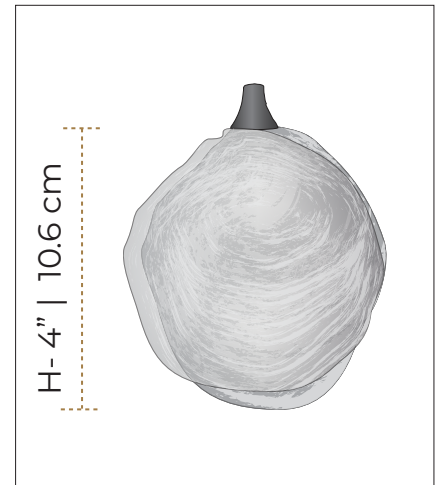

# GALILEE *Lighting*

26" inches D.

# GALILEE *Lighting*

## **CRYSTAL GLAZE**

CXYT1017

21 LIGHTS

96" Height

### **Specs**

26" Round Canopy

PENDANT QTY	SIZE	COLOR
10	5.5"	Frosted Clear
11	4"	Frosted Clear