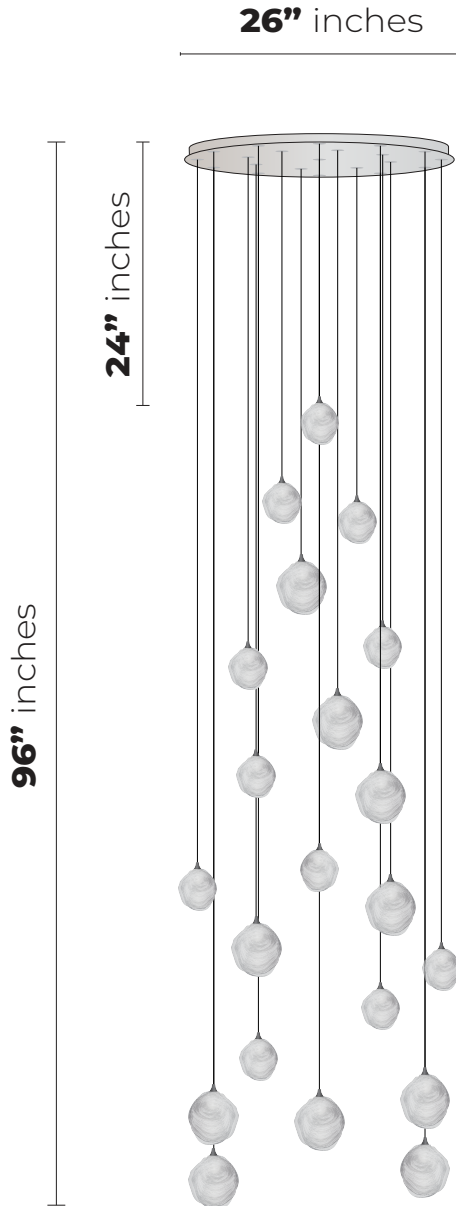

# GALILEE *Lighting*

26" inches D.

### **Specs**

26" Round Canopy

PENDANT QTY	SIZE	COLOR
10	5.5"	Frosted Clear
11	4"	Frosted Clear

## **CRYSTAL GLAZE**

CXYT1017

21 LIGHTS

96" Height