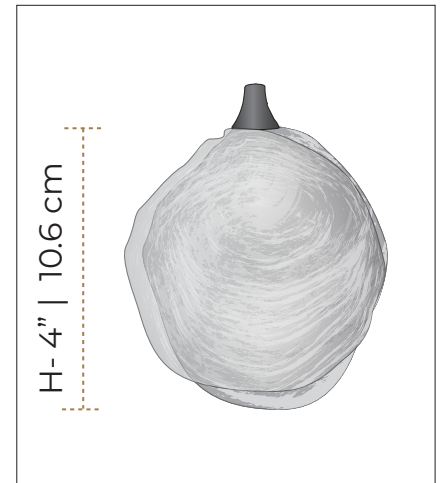

# GALILEE *Lighting*

26" inches D.

### **Specs**

26" Round Canopy

PENDANT QTY	SIZE	COLOR
10	5.5"	Frosted Clear
11	4"	Frosted Clear

**Bulbs**

LED - G9 - Dimmable

## **CRYSTAL GLAZE**

CXYT1017

21 LIGHTS

**120"** Height

### **Specs**

26" Round Canopy

PENDANT QTY	SIZE	COLOR
10	5.5"	Frosted Clear
11	4"	Frosted Clear