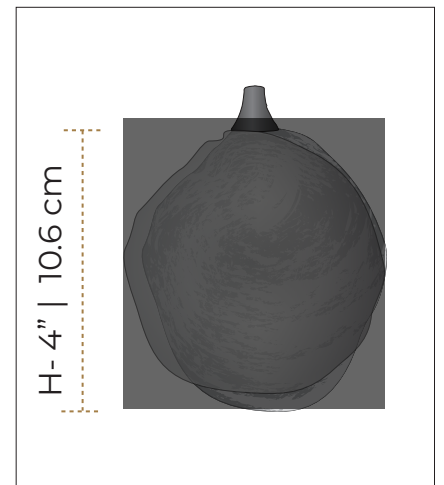

# GALILEE *Lighting*

26" inches D.

## **CRYSTAL GLAZE**

CXYT1017

21 LIGHTS

144" Height

### **Specs**

26" Round Canopy

PENDANT QTY	SIZE	COLOR
10	5.5"	Frosted Clear
11	4"	Frosted Clear

**Bulbs**

LED - G9 - Dimmable