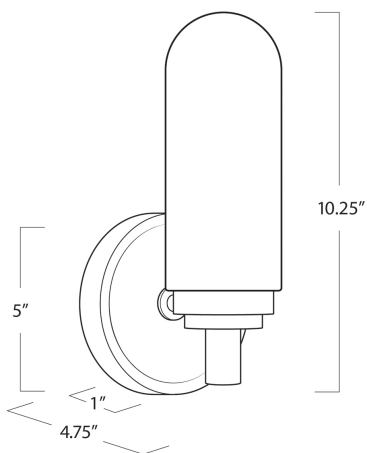

REGINA ANDREW

DETROIT

SPECIFICATION SHEET

Salon Sconce Single 15-1208ORB

HEIGHT	10.25
WIDTH	5
DEPTH	4.75
SHADE DIMS	N/A
SHADE COLOR	N/A
BULB QTY	1
BULB TYPE	G9 LED
SOCKET	G 9
WATTAGE	3.5 Watt Max
WIRING TYPE	Hard Wire
BACKPLATE	5 x 5 x 1
JUNCTION BOX	7.75 in from top, 2.5 in from bottom, 2.5 in from side
MATERIAL	Alabaster
FINISH	Oil Rubbed Bronze
NOTES	N/A
FREIGHT ONLY	No