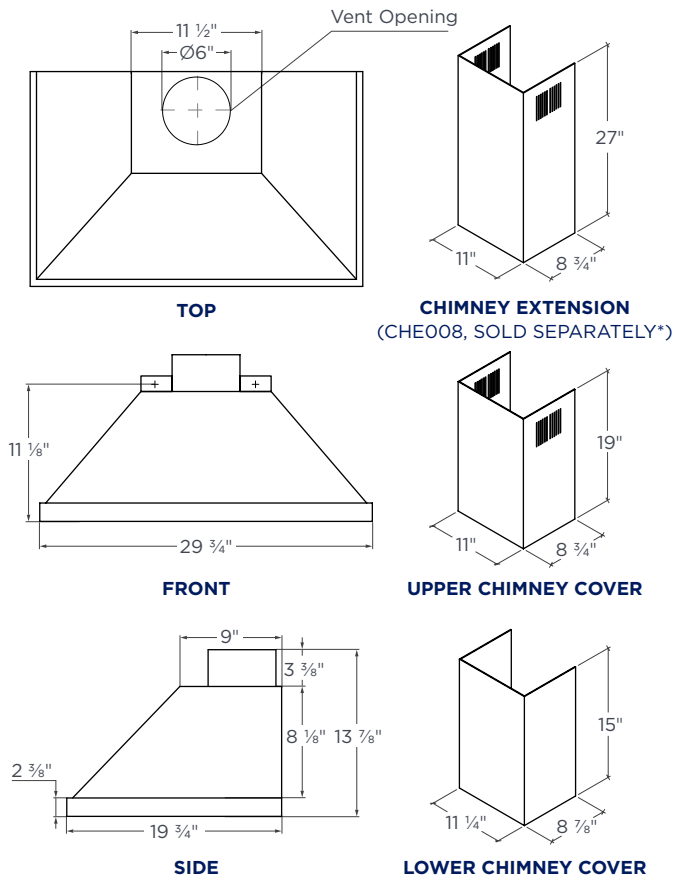

TECHNICAL DRAWING