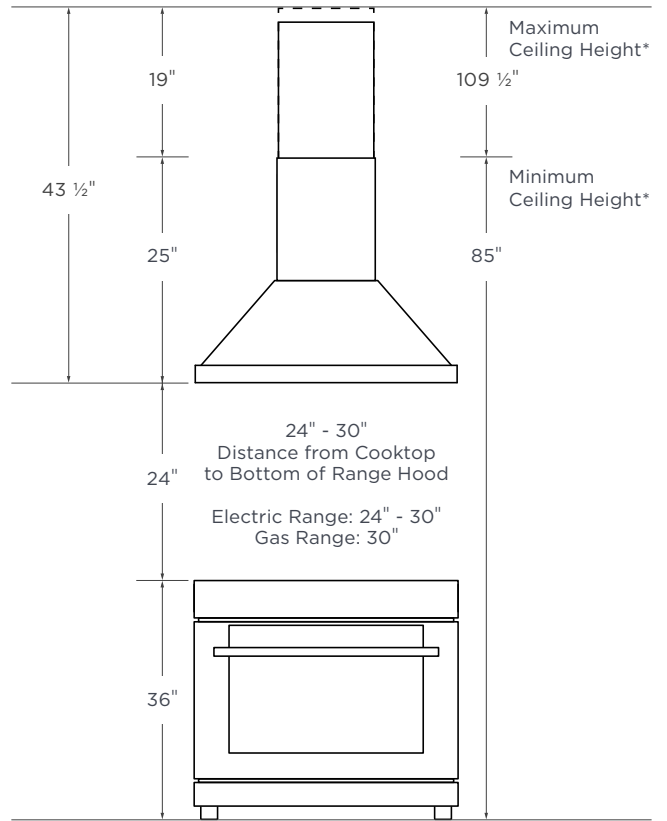

CEILING HEIGHT GUIDE

*This height range represents the standard maximum and minimum heights. Additional extension (CHE008) requires a separate purchase.

SPECIFICATIONS

SIZE	30"
STYLE	Wall Mount
RECIRCULATING	Yes (Charcoal Filters Required)
CLEANING FUNCTION	N/A
NOISE LEVEL	1.5 to 6.5 Sones
LIGHT COLOR TEMP.	Warm / 3000 Kelvin
LUMENS	200
LIGHT BULB	3W LED (Integrated)
LIGHT INTENSITY	1 Level
DELAY FUNCTION	Yes
CONTROL	Touch Buttons
SPEED SELECTIONS	3 Levels
SPECIAL FEATURES	Dishwasher-Safe Baffle Filters / ADA Compliant (Remote Sold Separately. P#: HLRC1)

COOKING STYLE	Heavy-Duty
EQUIVALENT AIRFLOW	860 CFM
LABORATORY AIRFLOW	450 CFM
TOP VENTING	6" Round
REAR VENTING	N/A
MOTOR	Single
AMPERAGE	2.4
WATTAGE	288
VOLTAGE	120
CONNECTION	Plug-In
GROSS WEIGHT, LBS.	36
NET WEIGHT, LBS.	30.5
DIMENSIONS (WxDxH)	29 3/4" x 19 3/4" x 25" - 43 1/2"