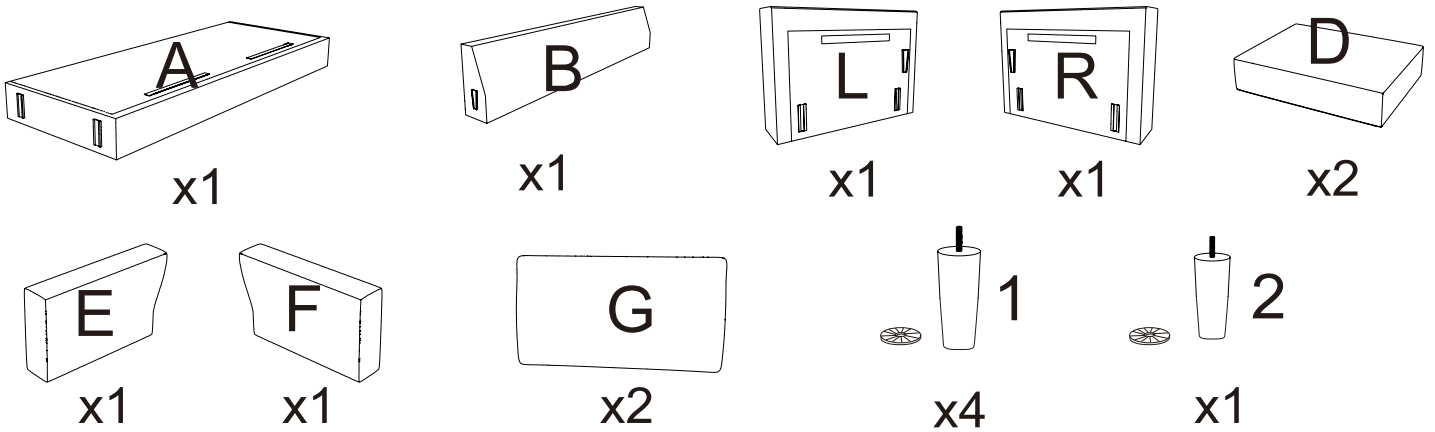

ASSEMBLY INSTRUCTION

ITEM NO:D76241.D76242.D76243.D76245-SOFA

PARTS LIST

BEFORE ASSEMBLY

Open up Velcro of Non-Woven Fabric cover on the bottom to remove hardware, legs and parts.

1. Please open the black woven fabric with Velcro closure on the bottom of the frame then cut off the black straps before removing the parts for assembly.
2. After removing the cushion from the compress bag, please allow air to flow through the cushion for few days. You can try to fluff cushion by push in and push out on all four sides of the cushion. Hitting the top/front of the cushion with your hand to fluff them after installation.
3. Please allow at least 24 hours for the cushions to recover to its natural state after removing from the package.

SOFA ASSEMBLY INSTRUCTION

Step1

Step2

Step3

Please adjust the width between the two armrests appropriately while installing the seat back.

Step4