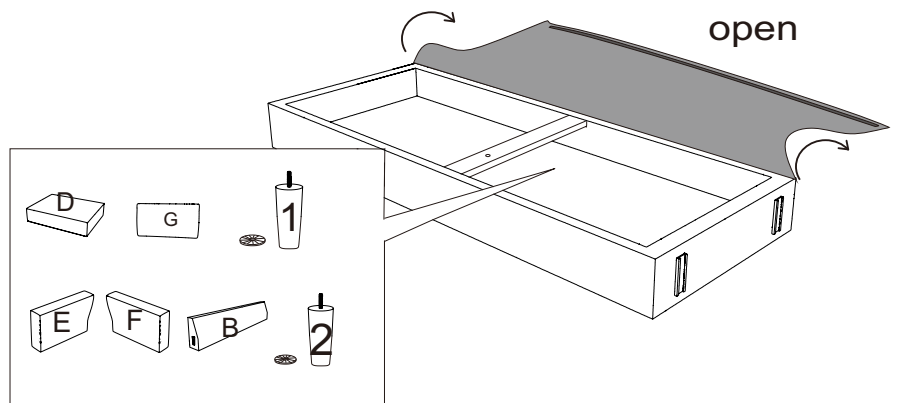

ASSEMBLY INSTRUCTION

ITEM NO:D76241.D76242.D76243.D76245-SOFA

PARTS LIST

BEFORE ASSEMBLY

Open up Velcro of Non-Woven Fabric cover on the bottom to remove hardware, legs and parts.

1. Please open the black woven fabric with Velcro closure on the bottom of the frame then cut off the black straps before removing the parts for assembly.
2. After removing the cushion from the compress bag, please allow air to flow through the cushion for few days. You can try to fluff cushion by push in and push out on all four sides of the cushion. Hitting the top/front of the cushion with your hand to fluff them after installation.
3. Please allow at least 24 hours for the cushions to recover to its natural state after removing from the package.

SOFA ASSEMBLY INSTRUCTION

Step1

Step2

Step3

Please adjust the width between the two armrests appropriately while installing the seat back.

Step4