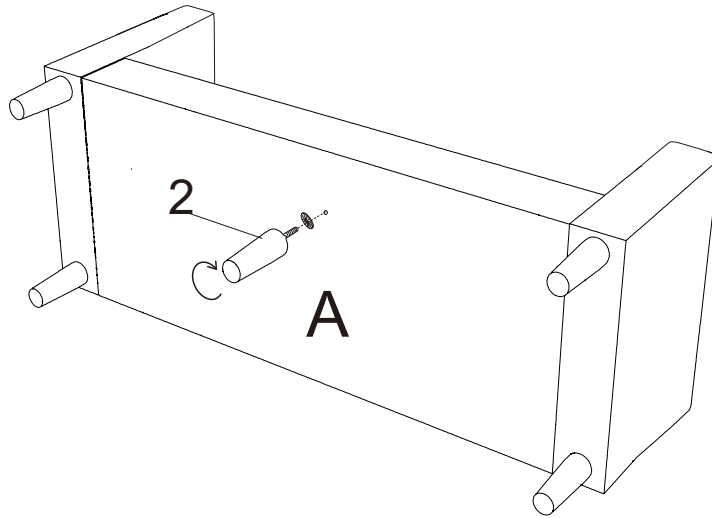

ASSEMBLY INSTRUCTION

ITEM NO:D76241.D76242.D76243.D76245-SOFA

PARTS LIST

BEFORE ASSEMBLY

Open up Velcro of Non-Woven Fabric cover on the bottom to remove hardware, legs and parts.

1. Please open the black woven fabric with Velcro closure on the bottom of the frame then cut off the black straps before removing the parts for assembly.
2. After removing the cushion from the compress bag, please allow air to flow through the cushion for few days. You can try to fluff cushion by push in and push out on all four sides of the cushion. Hitting the top/front of the cushion with your hand to fluff them after installation.
3. Please allow at least 24 hours for the cushions to recover to its natural state after removing from the package.

SOFA ASSEMBLY INSTRUCTION

Step1

Step2

Step3

Please adjust the width between the two armrests appropriately while installing the seat back.

Step4