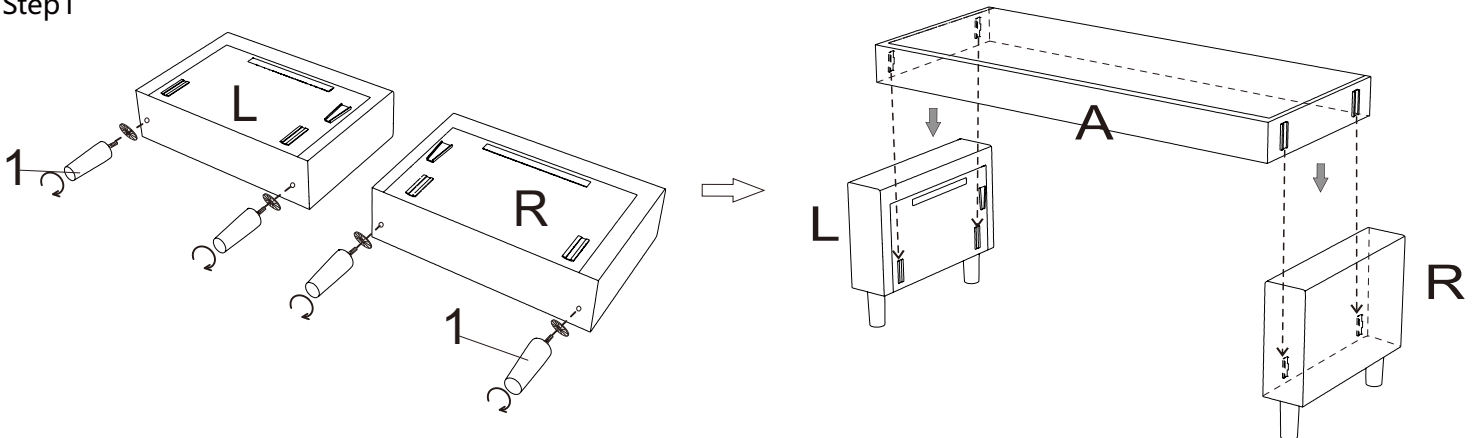

ASSEMBLY INSTRUCTION

ITEM NO:D76241.D76242.D76243.D76245-SOFA

PARTS LIST

BEFORE ASSEMBLY

Open up Velcro of Non-Woven Fabric cover on the bottom to remove hardware, legs and parts.

1. Please open the black woven fabric with Velcro closure on the bottom of the frame then cut off the black straps before removing the parts for assembly.
2. After removing the cushion from the compress bag, please allow air to flow through the cushion for few days. You can try to fluff cushion by push in and push out on all four sides of the cushion. Hitting the top/front of the cushion with your hand to fluff them after installation.
3. Please allow at least 24 hours for the cushions to recover to its natural state after removing from the package.

SOFA ASSEMBLY INSTRUCTION

Step1

Step2

Step3

Please adjust the width between the two armrests appropriately while installing the seat back.

Step4