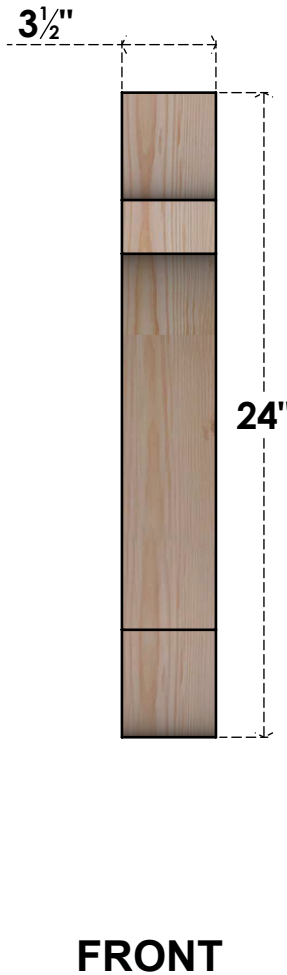

BRC04X12X24OLY00SDF

3 1/2"W X 12"D X 24"H OLYMPIC SMOOTH BRACE, DOUGLAS FIR

EKENA MILLWORK
 2300 WEST MAIN ST.
 CLARKSVILLE, TX 75426
 TOLL FREE: 866-607-0453
 WWW.EKENAMILLWORK.COM

NOTES

1. INSTALLATION TO BE COMPLETED IN ACCORDANCE WITH MANUFACTURER'S SPECIFICATIONS.
2. DRAWING MAY NOT BE TO SCALE
3. THIS DRAWING IS INTENDED FOR DESIGN AND PLANNING PURPOSES ONLY.
4. ALL INFORMATION CONTAINED HEREIN WAS CURRENT AT THE TIME OF DEVELOPMENT BUT MUST BE REVIEWED AND APPROVED BY THE PRODUCT MANUFACTURER TO BE CONSIDERED ACCURATE.
5. PRODUCTS ARE NOT KILN DRIED. THIS ITEM IS UNIQUE AND WILL CONTAIN THE NATURAL VARIATIONS THAT THE WOOD SPECIES OFFERS. THIS MAY RESULT IN VARIATIONS UP TO 1/4"