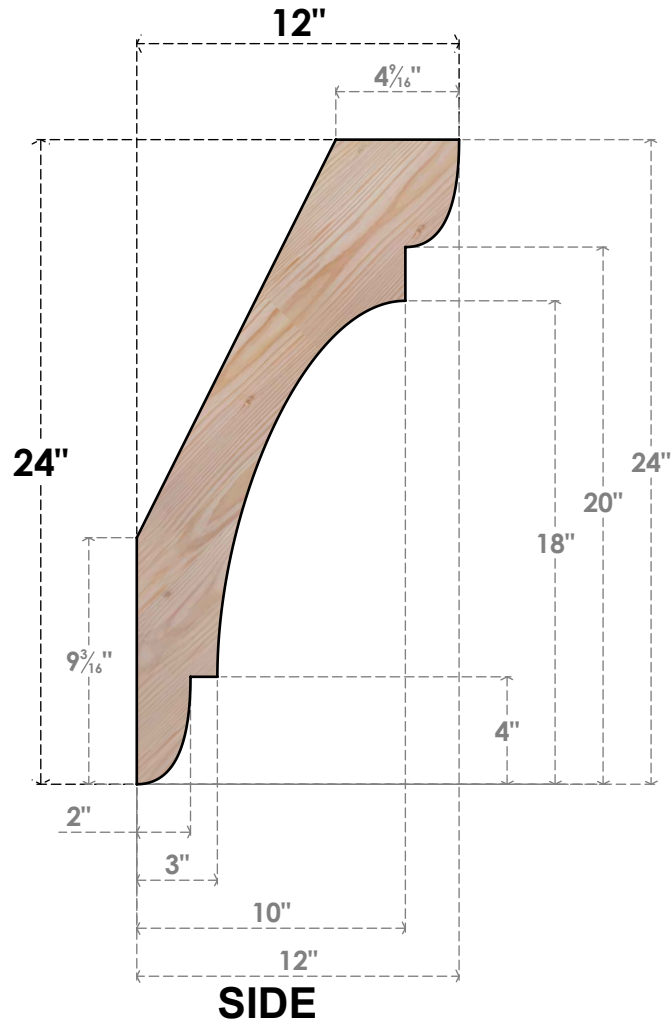

BRC04X12X24OLY00SDF

3 1/2"W X 12"D X 24"H OLYMPIC SMOOTH BRACE, DOUGLAS FIR

EKENA MILLWORK
 2300 WEST MAIN ST.
 CLARKSVILLE, TX 75426
 TOLL FREE: 866-607-0453
 WWW.EKENAMILLWORK.COM

NOTES

1. INSTALLATION TO BE COMPLETED IN ACCORDANCE WITH MANUFACTURER'S SPECIFICATIONS.
2. DRAWING MAY NOT BE TO SCALE
3. THIS DRAWING IS INTENDED FOR DESIGN AND PLANNING PURPOSES ONLY.
4. ALL INFORMATION CONTAINED HEREIN WAS CURRENT AT THE TIME OF DEVELOPMENT BUT MUST BE REVIEWED AND APPROVED BY THE PRODUCT MANUFACTURER TO BE CONSIDERED ACCURATE.
5. PRODUCTS ARE NOT KILN DRIED. THIS ITEM IS UNIQUE AND WILL CONTAIN THE NATURAL VARIATIONS THAT THE WOOD SPECIES OFFERS. THIS MAY RESULT IN VARIATIONS UP TO 1/4"