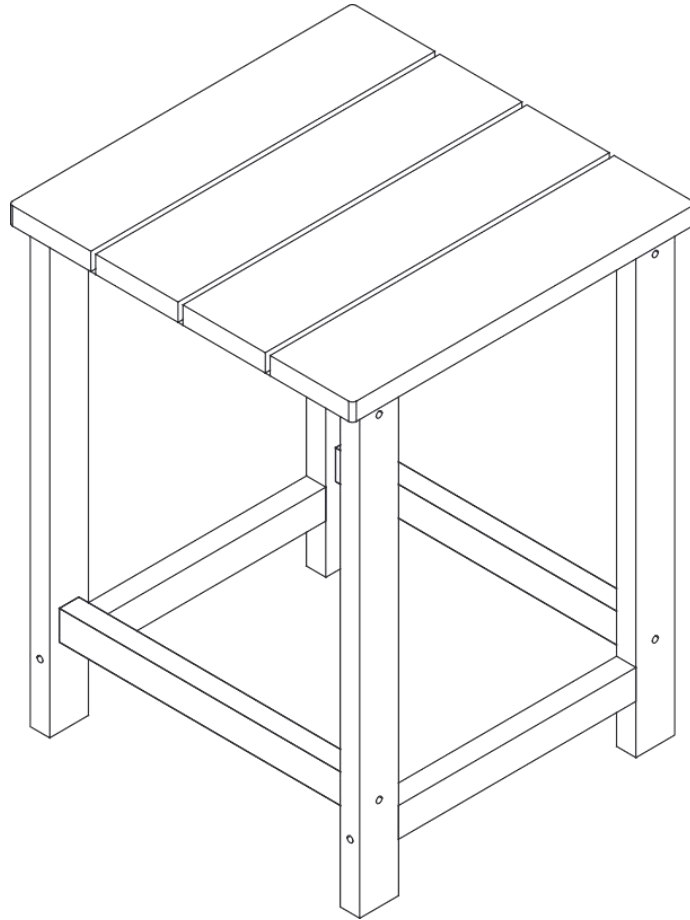

HDPE SIDE TABLE

ASSEMBLY INSTRUCTION

Ⓐ x1

Ⓑ x4

Ⓒ x2

Ⓓ x2

① x12

M6 x 55mm

② x1

ALLEN
WRENCH

1

2

3