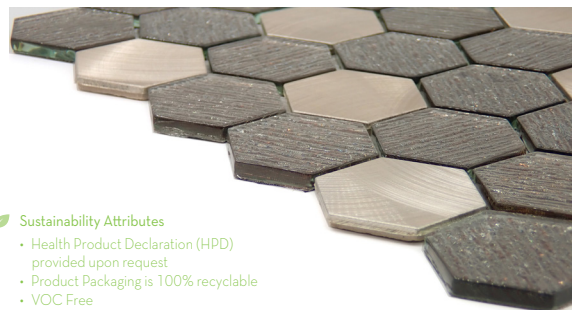

<p>Sizes</p>	 <p>12" x 12" Mesh 11.81" x 11.97"</p>
<p>Thickness</p>	<p>6mm</p>
<p>Testing</p>	<p>Shade Variation Rating</p>
<p>Results*</p>	<p>VI</p>

-  **Sustainability Attributes**
- Health Product Declaration (HPD) provided upon request
 - Product Packaging is 100% recyclable
 - VOC Free