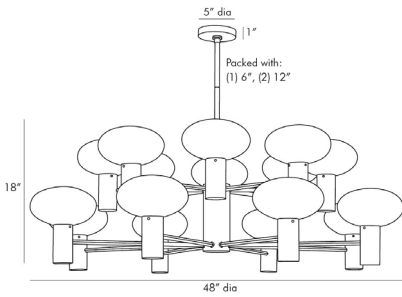

## BENTLEY CHANDELIER

89628

H: 25 IN, Dia: 48.00 IN

Antique Brass

Contract Suitable As Is

Finished in antique brass the cylindrical center features several slender arms that spider out in a diamond-like formation to showcase sixteen mushroom-shaped opal glass globes. The connection between the glass and the steel is clean and concise—visually streamlining this piece. Oversized this luxe light is a great solution for personal or professional spaces in need of a little (or a lot!) of luster. Damp-rated, although limited covered outdoor conditions may affect finish.

### DIMENSIONS

Globe 1	H: 5.5 IN, Dia: 8.00 IN
Chandelier	H: 18 IN, Dia: 48.00 IN
Minimum Hanging Height	25 IN
Maximum Hanging Height	49 IN
Canopy	H: 1 IN, Dia: 5.00 IN