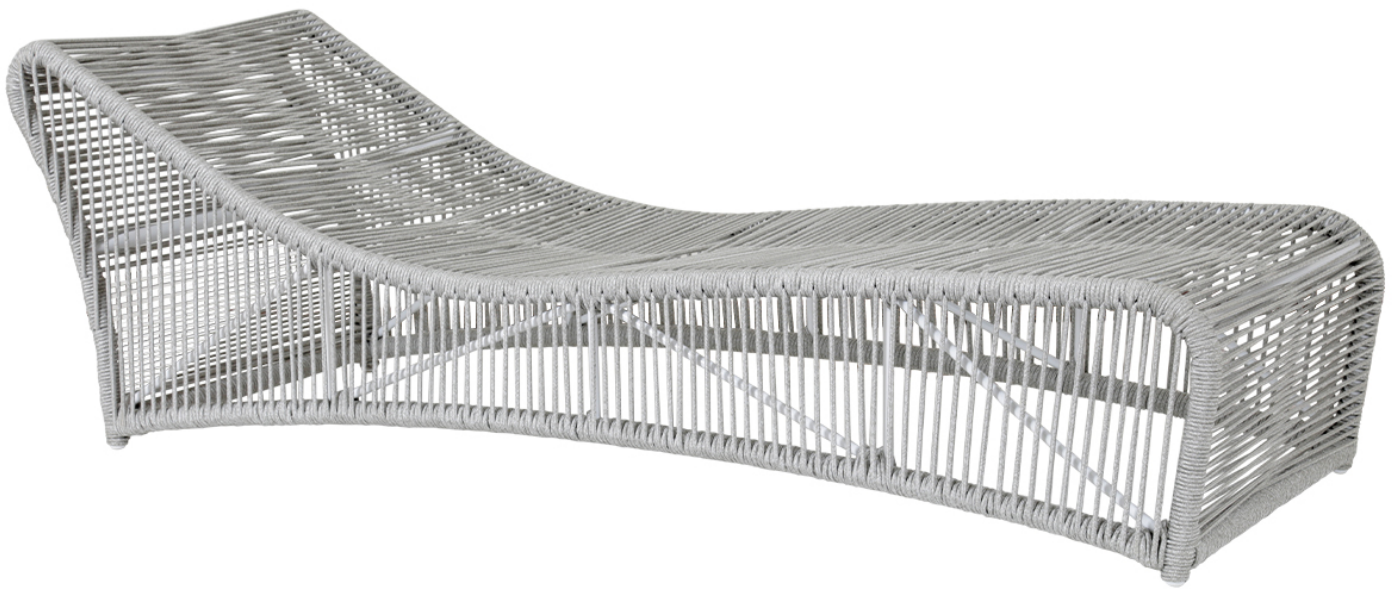

MIAMI CUSHIONLESS CHAISE

SKU 4401-9

SPECS

Width: 28"

Depth: 77"

Height: 28"

Seat Height: 14"

Weight: 32 lbs

- Fully welded, powder coated aluminum frame.
- Wrapped in weather-resistant, colorfast outdoor rope in frost.
- Non-marking plastic glides.
- Commercial Quality Construction.