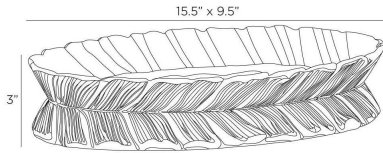

ARTERIOS

FAITH CENTERPIECE

ATE02

H: 3 IN, W: 15.5 IN, D: 9.5 IN,
Ice Reactive

Resembling gathered leaves or feathers; the layered shapes of this porcelain centerpiece draw the eye with the illusion of subtle movement. An ice-reactive glaze highlights every detail with textural definition. Finish will vary.

APPEARANCE

Material	Porcelain
Finish	Ice Reactive
Finish Will Vary	Yes
Top Coat/Sealant	No

DIMENSIONS

Foot Print	W: 15.5 IN, D: 9.5 IN
------------	-----------------------

SHIPPING

Product Weight	3 lbs
Gross Weight 1	10 lbs
Shipping Box 1	H: 5 IN, L: 14 IN, W: 17 IN