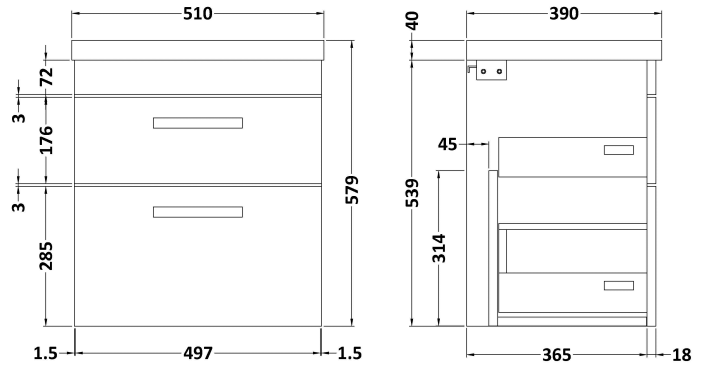

CUSTOMER DATA SHEET

DESCRIPTION: 500 Wh 2-Drawer Vanity With Basin A