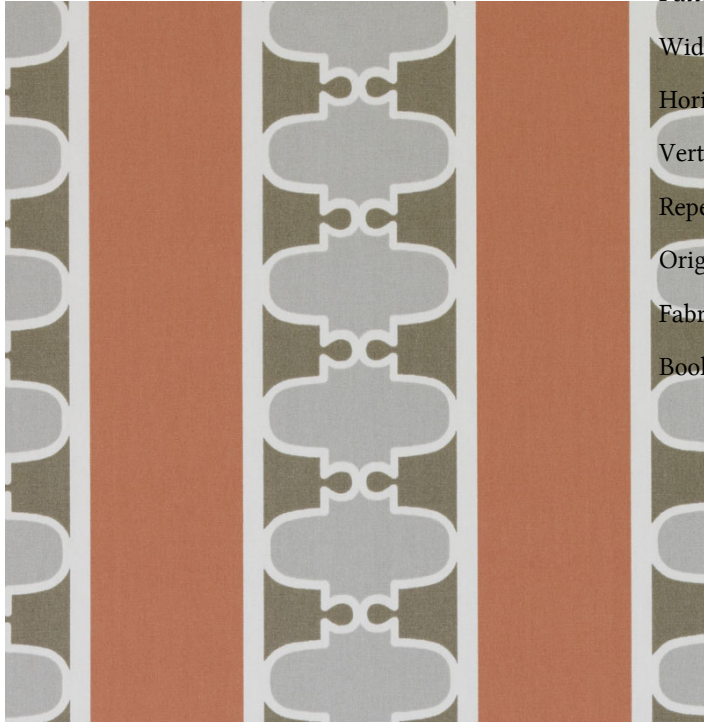

## Fabric Detail for:Se42534 | 31-coral

Pattern: Se42534 | 31-coral  
Width: 54"  
Horizontal Repeat: 6.750"  
Vertical Repeat: 4.500"  
Repeat Direction: Up The Roll  
Origin: United States  
Fabric Contents: 100% Cotton  
Book Name: GREEN-YELLOW-BOLD