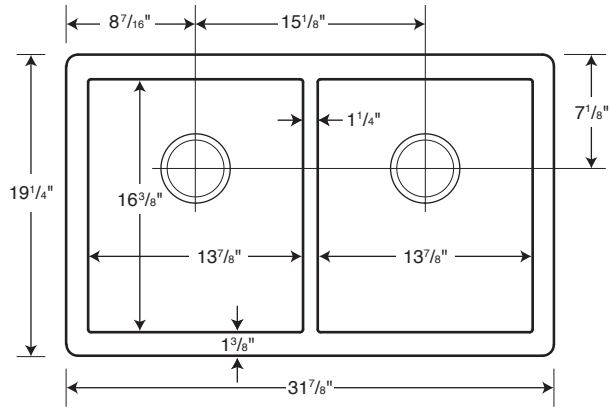

QUSQ-3322 Granite Undermount Equal Double Bowl Kitchen Sink

WARRANTY
Limited Lifetime – Residential
Limited 10-year – Commercial

Manufactured from Quartz

(See page 2 for detailed information.)

Recommended for high-use traffic areas and commercial surfaces.

FEATURES

- Made with 80% quartz stone, only a diamond is harder.
- Virtually indestructible, will not damage from kitchen use.
- Standard sink size.
- Ideal for remodeling or new construction.
- Mounts under most countertop materials including granite, quartz, solid surface and tile.

Capacity: 8-1/2 gallons per each bowl

SPECIFICATIONS

QUSQ-3322 Granite Undermount Equal Double Bowl Kitchen Sink

Model	Part	Nominal Dimensions	Ship Wt. Lb.	Ship FedEx	Carton Dims. In.	Cu. Ft.
QUSQ-3322	QU03322SQ	32" W x 21" D (813 mm x 533 mm)	48	FedEx	37 x 25 x 13	6.96

COLORS

(See inside back cover for color sample.)

- Bianca (075)
- Espresso (170)
- Granito (076)
- Metallico (173)
- Nero (077)

MAINTENANCE AND CLEANING INFORMATION

Clean your Swan Granite Sink by using warm water and a soft clean cloth, sponge or Mr. Clean® Magic Eraser®. Non-abrasive liquid cleaners and detergents can also be used. Hard water, calcium and lime deposits can be removed with white vinegar on a paper towel and rinsing after 20 minutes. To restore luster and extend time between cleanings Weiman® Granite Cleaner & Polish is recommended. Staining liquids, such as dyes and vegetable juices should be rinsed off as soon as possible. **Do not** use abrasive cleaners, metal-scouring pads, and bleach or alkali cleaners, such as ammonia.

STANDARDS AND RATINGS

American National Standard Institute—ANSI Z124.6

International Association of Plumbing and Mechanical Officials (IAPMO) – listed

cUPC listed – Certified to CSA Standard B45 by IAPMO

Heat resistance to 392°F, 200°C

SUPPORT DOCUMENTS

Installation instructions available at swanstone.com.

Undermount clips sold separately. Faucet options are limited to available hole placement. Please contact your dealer for more information.