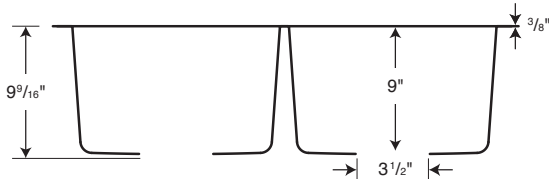

Capacity: 8-1/2 gallons per each bowl

SPECIFICATIONS

QUSQ-3322 Granite Undermount Equal Double Bowl Kitchen Sink

Model	Part	Nominal Dimensions	Ship Wt. Lb.	Ship FedEx	Carton Dims. In.	Cu. Ft.
QUSQ-3322	QU03322SQ	32" W x 21" D (813 mm x 533 mm)	48	FedEx	37 x 25 x 13	6.96

COLORS

(See inside back cover for color sample.)

- Bianca (075)
- Espresso (170)
- Granito (076)
- Metallico (173)
- Nero (077)

MAINTENANCE AND CLEANING INFORMATION

Clean your Swan Granite Sink by using warm water and a soft clean cloth, sponge or Mr. Clean® Magic Eraser®. Non-abrasive liquid cleaners and detergents can also be used. Hard water, calcium and lime deposits can be removed with white vinegar on a paper towel and rinsing after 20 minutes. To restore luster and extend time between cleanings Weiman® Granite Cleaner & Polish is recommended. Staining liquids, such as dyes and vegetable juices should be rinsed off as soon as possible. **Do not** use abrasive cleaners, metal-scouring pads, and bleach or alkali cleaners, such as ammonia.

STANDARDS AND RATINGS

American National Standard Institute—ANSI Z124.6

International Association of Plumbing and Mechanical Officials (IAPMO) – listed

cUPC listed – Certified to CSA Standard B45 by IAPMO

Heat resistance to 392°F, 200°C

SUPPORT DOCUMENTS

Installation instructions available at swanstone.com.

Undermount clips sold separately. Faucet options are limited to available hole placement. Please contact your dealer for more information.