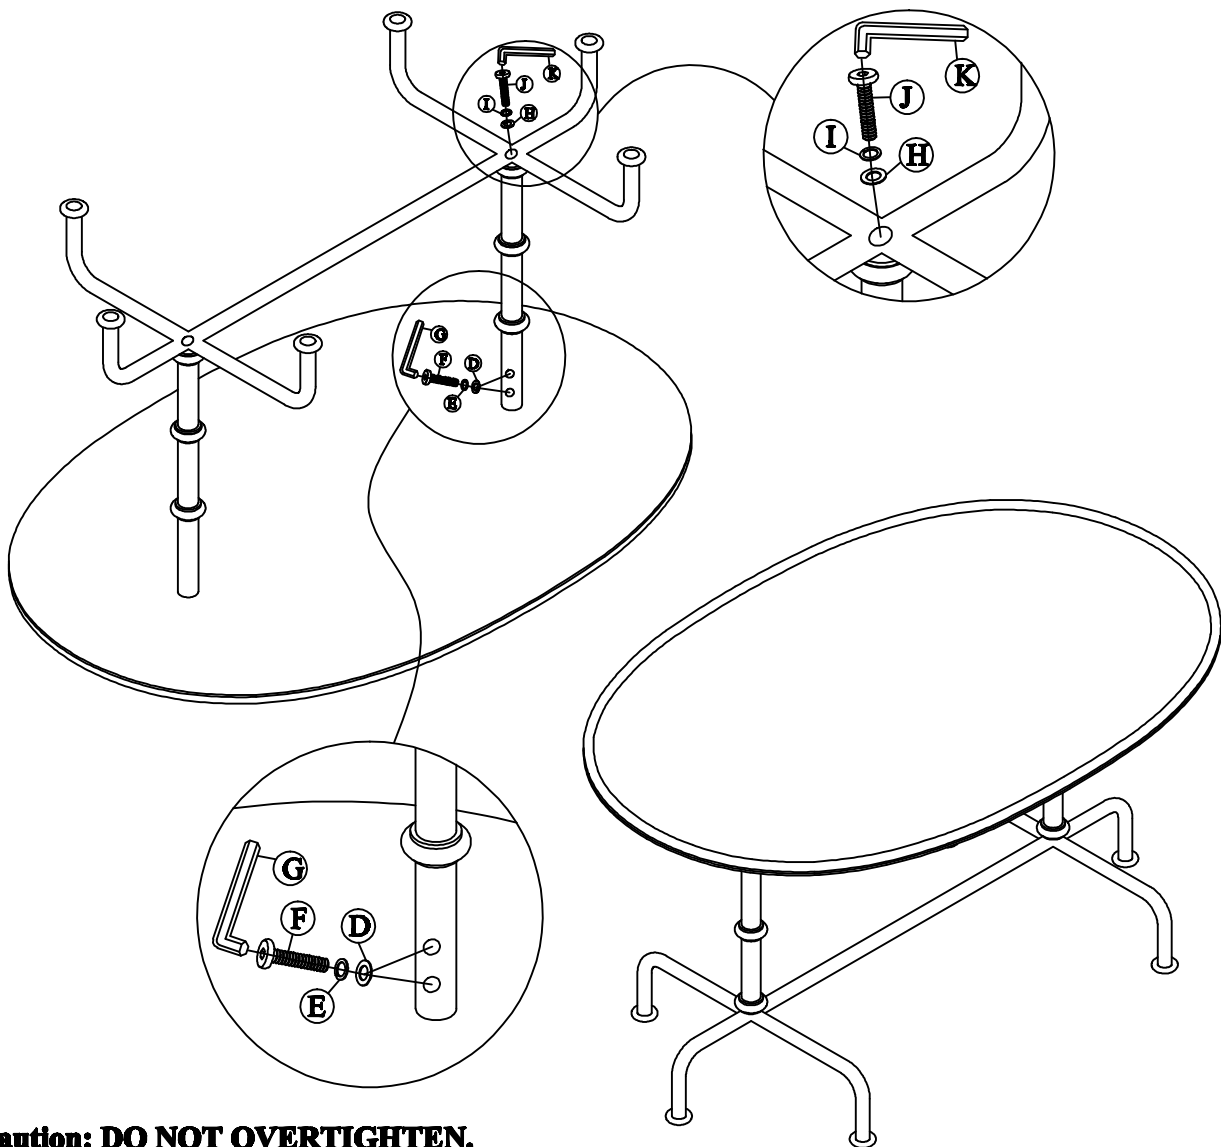

## Assembly Instructions

(A) 1-		1pcs	<b>PACKAGED</b>		
(B) 2-		1pcs	(D) 4-		Ø1/4"X12mmFLAT WASHER 4pcs
(C) 3-		2pcs	(E) 5-		Ø1/4"LOCK WASHER 4pcs
			(F) 6-		Ø1/4"X5/8" ALLEN BOLTS 4pcs
			(G) 7-		4MM ALLEN WRENCH 1pcs
			(H) 8-		Ø5/16"X16mmFLAT WASHER 2pcs
			(I) 9-		Ø5/16"LOCK WASHER 2pcs
			(J) 10-		Ø5/16"X1-1/2" ALLEN BOLTS 2pcs
			(K) 11-		5MM ALLEN WRENCH 1pcs

**Read all instructions before starting assembly.**

**Step#1** Remove all the contents from the package checking that all of the components listed in "Packaged" are included. Prepare a flat, protected work surface where the product can be assembled.

**(\*Caution: DO NOT OVERTIGHTEN.**

**In any correspondence regarding this product, please include the complete identification number located on the underside of the product.**

*We hope this Coffee Table will be a useful and decorative addition to your home for years to come.*