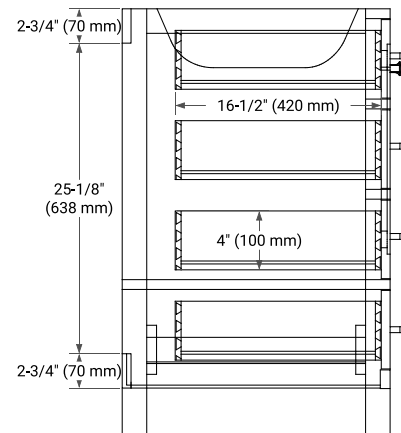

42" SINGLE SINK BASE CABINET

BASE CABINET DIMENSIONS

42" W x 21.5" D x 34.5" H

FEATURES

- Solid wood frame & plywood panels
- Dovetail drawers and joints
- Soft closing doors & drawers

HARDWARE FINISHES*

Brushed Nickel Satin Brass Matte Black Polished Chrome

PLAN VIEW

43" SINGLE OVAL SINK COUNTERTOP WITH 0.75 IN. THICKNESS

OVERALL DIMENSIONS

43" W x 22" D x 0.75" H

COUNTERTOP OPTIONS

Carrara Marble

FEATURES

- Solid countertop with mitered edges & seams
- Undermount white oval sink
- Pre-drilled for 8" widespread faucet

INCLUDED

- Countertop
- Matching Backsplash
- Oval Sink

COUNTERTOP PLAN VIEW

EDGE SIDE VIEW

THREE DIMENSIONAL COUNTERTOP VIEW