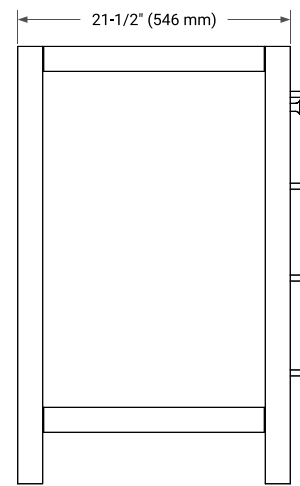

42" SINGLE SINK BASE CABINET

BASE CABINET DIMENSIONS

42" W x 21.5" D x 34.5" H

FEATURES

- Solid wood frame & plywood panels
- Dovetail drawers and joints
- Soft closing doors & drawers

HARDWARE FINISHES*

Brushed Nickel Satin Brass Matte Black Polished Chrome

PLAN VIEW

43" SINGLE OVAL SINK COUNTERTOP WITH 0.75 IN. THICKNESS

OVERALL DIMENSIONS

43" W x 22" D x 0.75" H

COUNTERTOP OPTIONS

Carrara Marble

FEATURES

- Solid countertop with mitered edges & seams
- Undermount white oval sink
- Pre-drilled for 8" widespread faucet

INCLUDED

- Countertop
- Matching Backsplash
- Oval Sink

COUNTERTOP PLAN VIEW

EDGE SIDE VIEW

THREE DIMENSIONAL COUNTERTOP VIEW