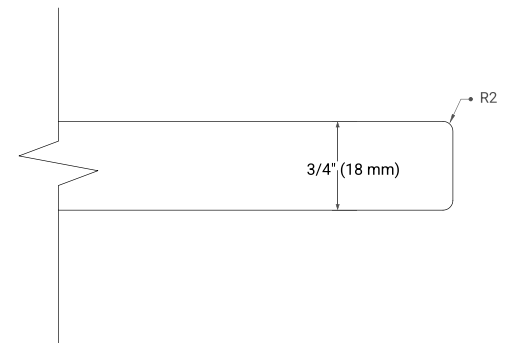

PLAN VIEW

43" SINGLE OVAL SINK COUNTERTOP WITH 0.75 IN. THICKNESS

OVERALL DIMENSIONS

43" W x 22" D x 0.75" H

COUNTERTOP OPTIONS

Carrara Marble

FEATURES

- Solid countertop with mitered edges & seams
- Undermount white oval sink
- Pre-drilled for 8" widespread faucet

INCLUDED

- Countertop
- Matching Backsplash
- Oval Sink

COUNTERTOP PLAN VIEW

EDGE SIDE VIEW

THREE DIMENSIONAL COUNTERTOP VIEW