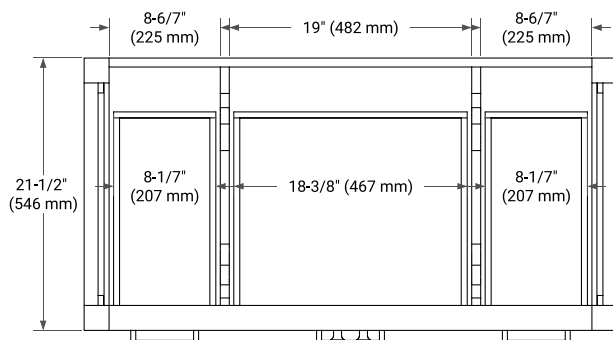

42" SINGLE SINK BASE CABINET

BASE CABINET DIMENSIONS

42" W x 21.5" D x 34.5" H

FEATURES

- Solid wood frame & plywood panels
- Dovetail drawers and joints
- Soft closing doors & drawers

HARDWARE FINISHES*

Brushed Nickel Satin Brass Matte Black Polished Chrome

PLAN VIEW

43" SINGLE OVAL SINK COUNTERTOP WITH 0.75 IN. THICKNESS

OVERALL DIMENSIONS

43" W x 22" D x 0.75" H

COUNTERTOP OPTIONS

Carrara Marble

FEATURES

- Solid countertop with mitered edges & seams
- Undermount white oval sink
- Pre-drilled for 8" widespread faucet

INCLUDED

- Countertop
- Matching Backsplash
- Oval Sink

COUNTERTOP PLAN VIEW

EDGE SIDE VIEW

THREE DIMENSIONAL COUNTERTOP VIEW