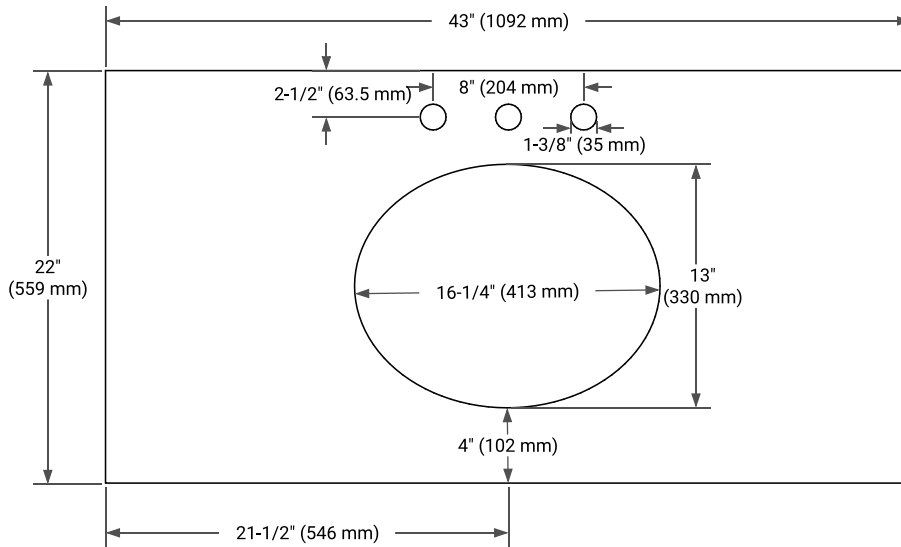

42" SINGLE SINK BASE CABINET

BASE CABINET DIMENSIONS

42" W x 21.5" D x 34.5" H

FEATURES

- Solid wood frame & plywood panels
- Dovetail drawers and joints
- Soft closing doors & drawers

HARDWARE FINISHES*

Brushed Nickel Satin Brass Matte Black Polished Chrome

PLAN VIEW

43" SINGLE OVAL SINK COUNTERTOP WITH 0.75 IN. THICKNESS

OVERALL DIMENSIONS

43" W x 22" D x 0.75" H

COUNTERTOP OPTIONS

Carrara Marble

FEATURES

- Solid countertop with mitered edges & seams
- Undermount white oval sink
- Pre-drilled for 8" widespread faucet

INCLUDED

- Countertop
- Matching Backsplash
- Oval Sink

COUNTERTOP PLAN VIEW

EDGE SIDE VIEW

THREE DIMENSIONAL COUNTERTOP VIEW