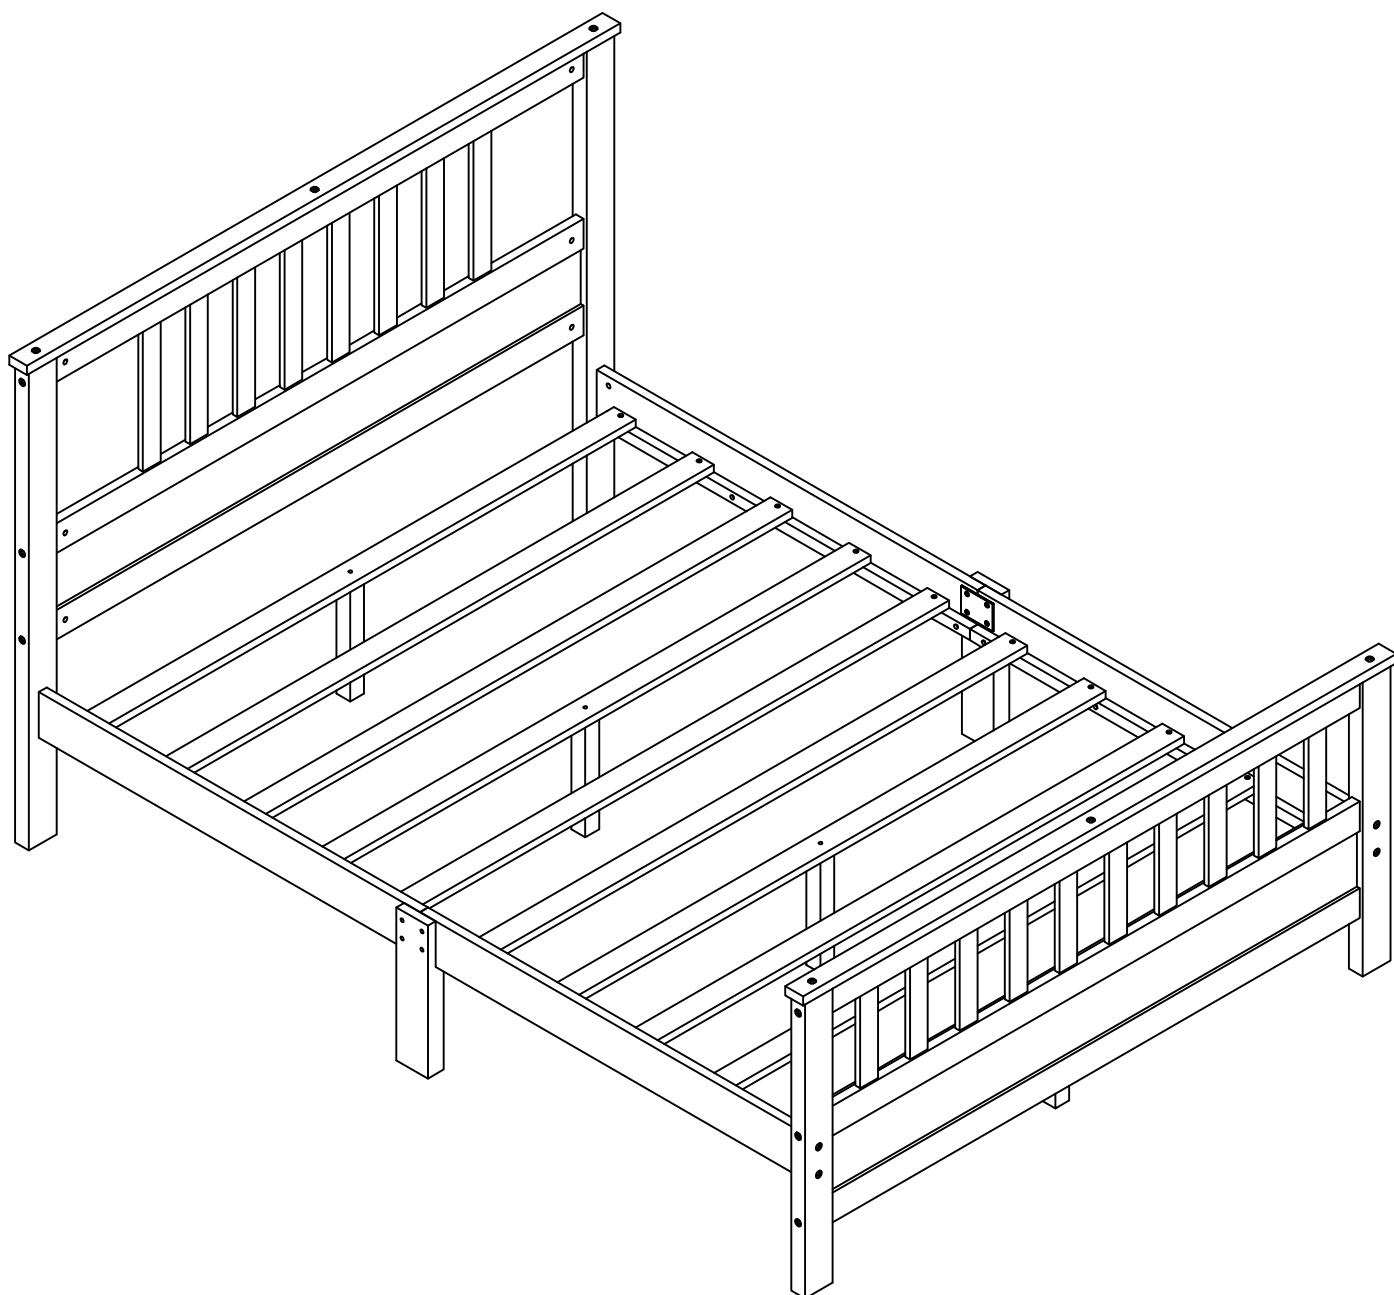

## FULL BED

# Part List

<b>A</b> 	<b>B</b> 	<b>C</b> 
Horizontal bar - 2pcs	Headboard frame - 1pc	Headboard panel -2pcs
<b>D</b> 	<b>E</b> 	<b>F</b> 
Headboard bottom rail-2pc	Headboard Leg (Left) - 1pc	Headboard Leg (Right) - 1pc
<b>G</b> 	<b>K</b> 	<b>L</b> 
Footboard Frame - 1pc	Footboard leg (Right)-1pc	Side rail - 2pcs
<b>L1</b> 	<b>J</b> 	<b>P</b> 
Side rail - 2pcs	Footboard leg (Left)-1pc	Center support leg - 4pcs
<b>M</b> 	<b>16</b> 	<b>16A</b> 
Center rail Leg -2pcs	Slats - 6pcs	Slats 3 hole - 4pcs