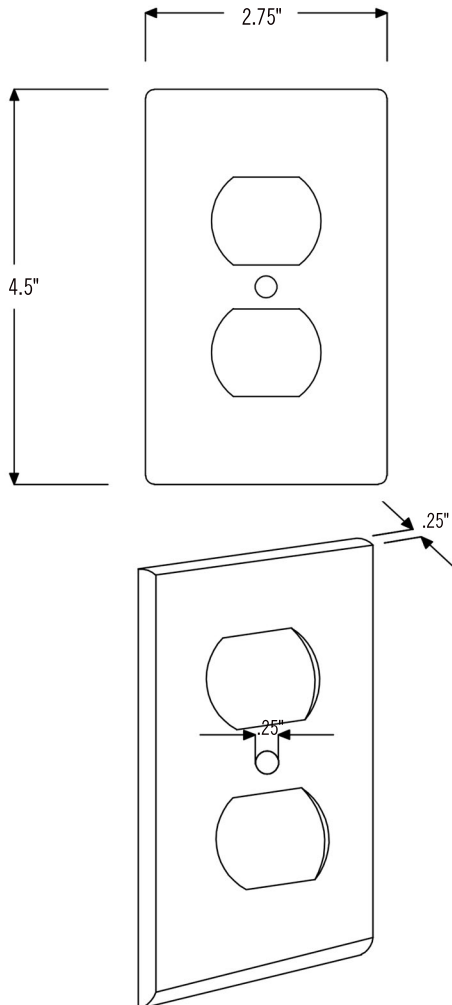

PREMIER  
COPPER PRODUCTS

MODEL NUMBER: S02\_PKG4

Description: Copper Switch Plate Single Duplex,  
2 Hole Outlet Cover

Outer Dimension: 2.75" x 4.5"

Finish: Oil Rubbed Bronze

Quantity: 4 Switchplates Total

### SWITCH PLATE DETAILS (Model # S02)

\* Outer Dimension: 2.75" x 4.5"

\* Finish: Oil Rubbed Bronze

THIS PRODUCT IS HAND CRAFTED, SMALL VARIANCES IN COLOR AND SIZE MAY OCCUR.  
DO NOT MAKE ANY INSTALLATION CUTS UNTIL YOU RECEIVE YOUR ITEM(S).