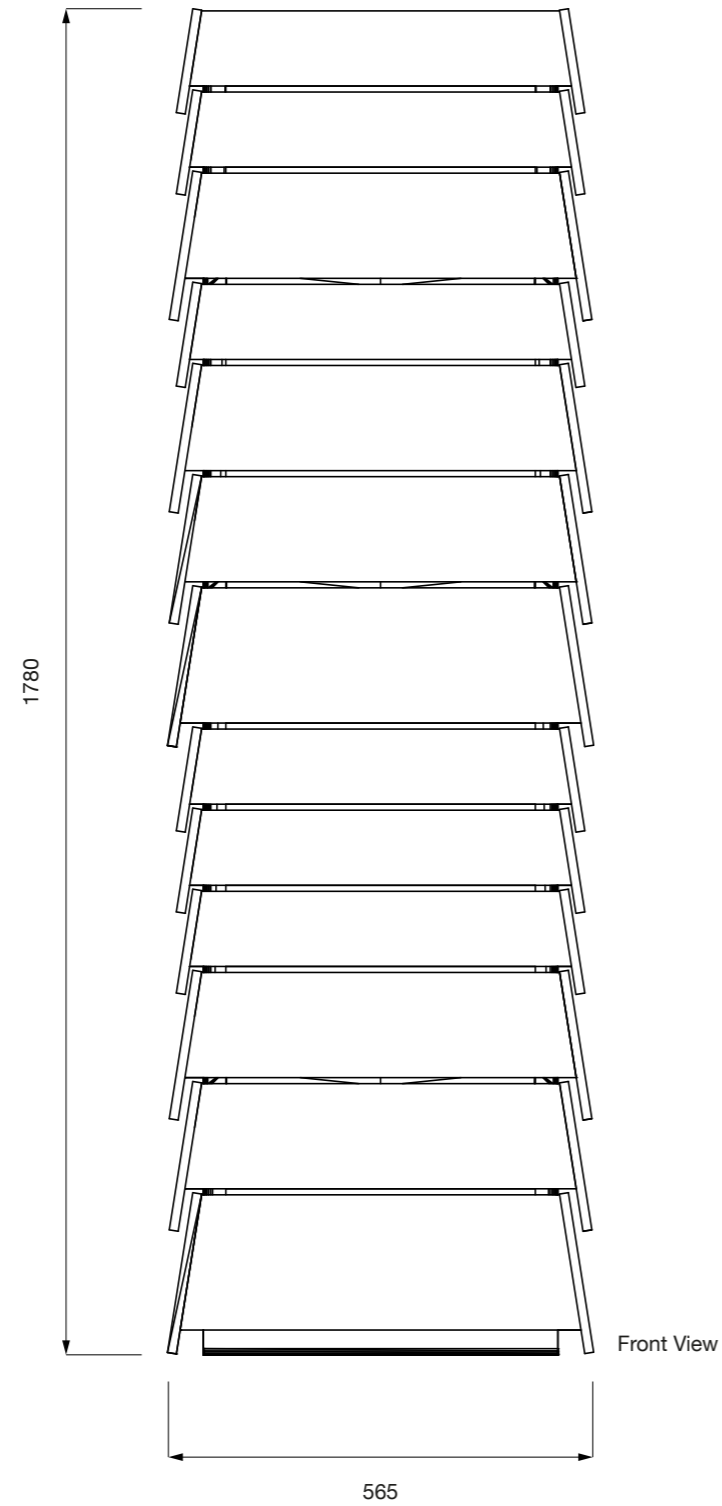

Date:
06/02/2025

Scale:
1:10 Printed on A3

Page:
1/2

Dimensions:
All dimensions are
shown in millimetres

Material & Finish:
Text

Notes:
The copyright for this drawing and all its contents belong to
Established & Sons.
It must not be reproduced or distributed without prior consent.

STACK | H1780 13 Drawer Raw Edges / Shay Alkalay

Established & Sons
Office +44 (0)20 7608 0990
info@establishedandsons.com
www.establishedandsons.com

Title:
2D STACK Raw
Edges Shay Alkalay
©2025
EstablishedandSons
All-Rights-Reserved

Date:
06/02/2025

Scale:
1:10 Printed on A3

Page:
2/2

Dimensions:
All dimensions are
shown in millimetres

Material & Finish:
Text

Notes:
The copyright for this drawing and all its contents belong to
Established & Sons.
It must not be reproduced or distributed without prior consent.