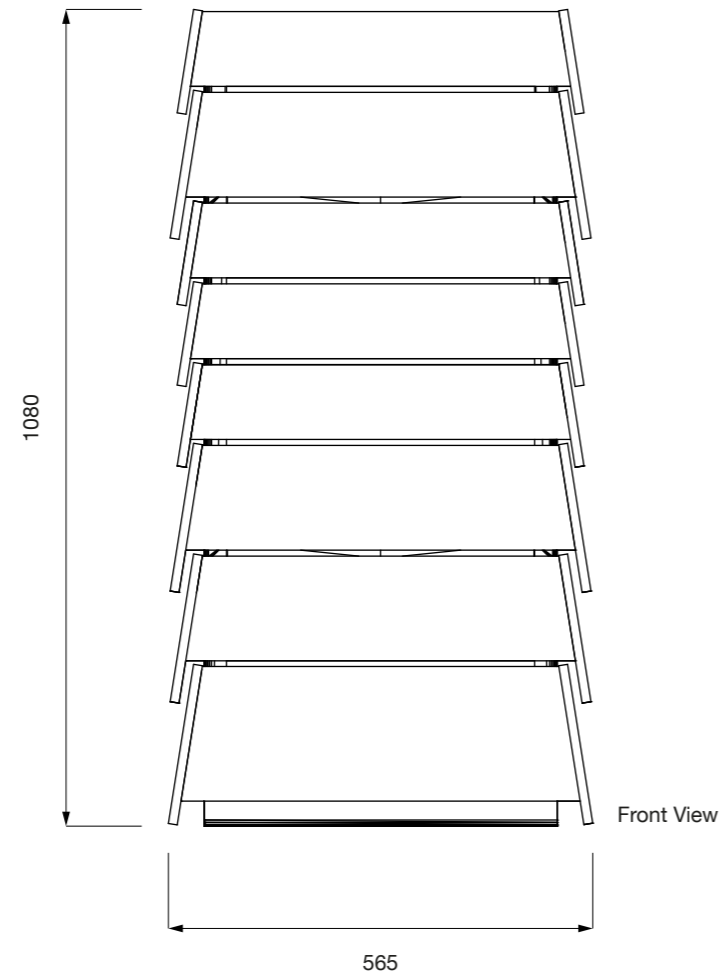

STACK | H1080 8 Drawer Raw Edges / Shay Alkalay

Established & Sons
Office +44 (0)20 7608 0990
info@establishedandsons.com
www.establishedandsons.com

Title:
2D STACK Raw
Edges Shay Alkalay
©2025
EstablishedandSons
All-Rights-Reserved

Date:
06/02/2025

Scale:
1:10 Printed on A3

Page:
1/2

Dimensions:
All dimensions are
shown in millimetres

Material & Finish:
Text

Notes:
The copyright for this drawing and all its contents belong to
Established & Sons.
It must not be reproduced or distributed without prior consent.

Date:
06/02/2025

Scale:
1:10 Printed on A3

Page:
2/2

Dimensions:
All dimensions are
shown in millimetres

Material & Finish:
Text

Notes:
The copyright for this drawing and all its contents belong to
Established & Sons.
It must not be reproduced or distributed without prior consent.