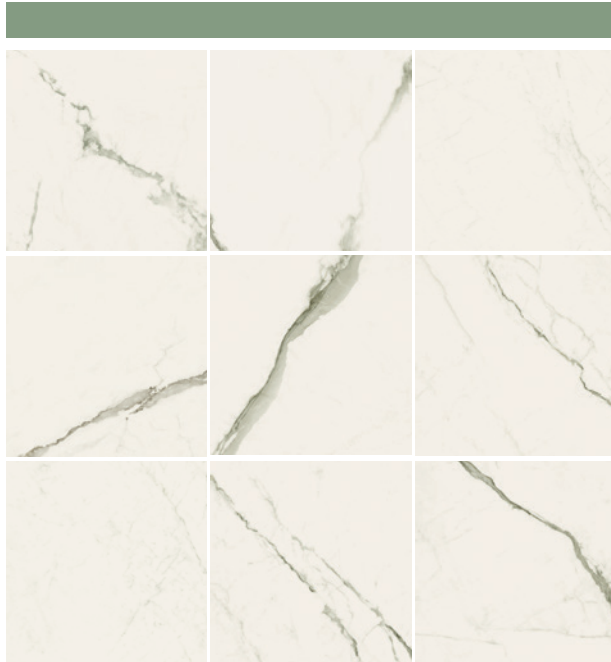

Celestial Space Porcelain Tile

DISCONTINUED SERIES
LIMITED SIZES/COLORS AVAILABLE

Celestial Space

Heavenly marble makes an elegant – and durable – statement when reinterpreted in porcelain tile. With no chance of etching, staining, or natural coloration variances, this divine white marble look is out of this world.

Features and Benefits

- Customize designs with three mesh-mounted mosaic designs including 2x2 square, herringbone, and 3x3 hexagons
- Finish your project in grand style with cove base and bullnose trim along with on-trend chevrons
- Made in the USA

Easy-Clean Surface

This PIXIL porcelain tile includes a proprietary surface finish that imparts a subtle glow, enhancing the color of the tile and allowing many stains and scuff marks to be easily wiped off the surface. This extraordinary finish helps keep your living areas looking their best.