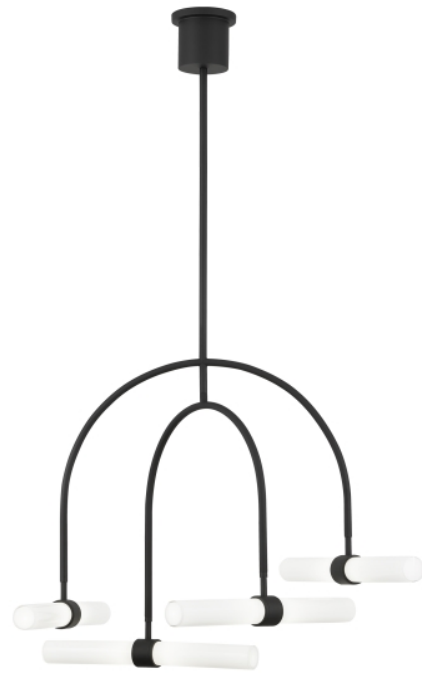

# CALUMN 4-LIGHT CHANDELIER

VISUAL COMFORT & CO.

## PRODUCT FEATURES

- Inspired by the cascading chandelier and designed with cylinder tubes to express dynamic volume and visual interest.
- Includes (2) 6" and (4) 12" rigid stems in coordinating finish
- Complete the look with the entire Column Collection including Line-Voltage Pendant and 6-Light Chandelier.
- Dimmable with most LED compatible ELV, Triac dimmers.
- This item is made of natural brass. It is a living finish that will patina and warm with age which adds richness. If it gets an uneven patina or spots, a brass cleaner can restore the finish
- Protected by a 5-year warranty. Please visit the "About Us" Page on [techlighting.com](http://techlighting.com) for more for warranty details

Nightshade Black

Nightshade Black  
3/4 View

Natural Brass

Natural Brass 3/4  
View

## ORDERING INFORMATION

700CLM	SHAPE OR SIZE	FINISH	LAMP
	4 LIGHT 4	NB NATURAL BRASS B NIGHTSHADE BLACK	-LED930 INTEGRATED LED 90 CRI 3000K 120V

This product can mount to either a 4" square electrical box with round plaster ring or an octagon electrical box.