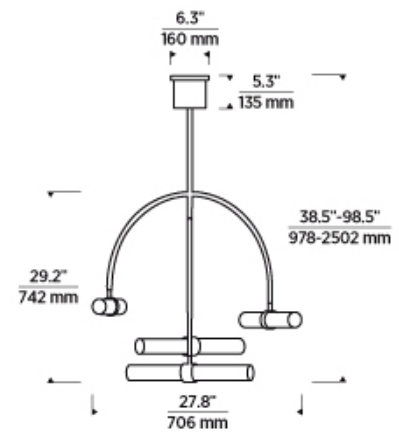

## ORDERING INFORMATION

700CLM	SHAPE OR SIZE	FINISH	LAMP
	4 LIGHT 4	NB NATURAL BRASS B NIGHTSHADE BLACK	-LED930 INTEGRATED LED 90 CRI 3000K 120V

This product can mount to either a 4" square electrical box with round plaster ring or an octagon electrical box.

## SPECIFICATIONS

PRIMARY MATERIAL	Aluminum
SHADE MATERIAL	Glass
NET WEIGHT	9.5 lbs
HEIGHT	29.2in
WIDTH	27.8in
LENGTH	27.8in
UP LIGHT / DOWN LIGHT / BOTH?	
WET LISTED	
DAMP LISTED	
DRY LISTED	
MIN. HANGING HEIGHT	38.5in
MAX HANGING HEIGHT	98.5in
TOTAL CORD LENGTH	
TOTAL STEM LENGTH	Up to 60in
STEM QTY	6
SLOPED CEILING ADAPTABLE?	No
GENERAL LISTING	UL Listed
INCLUDES	