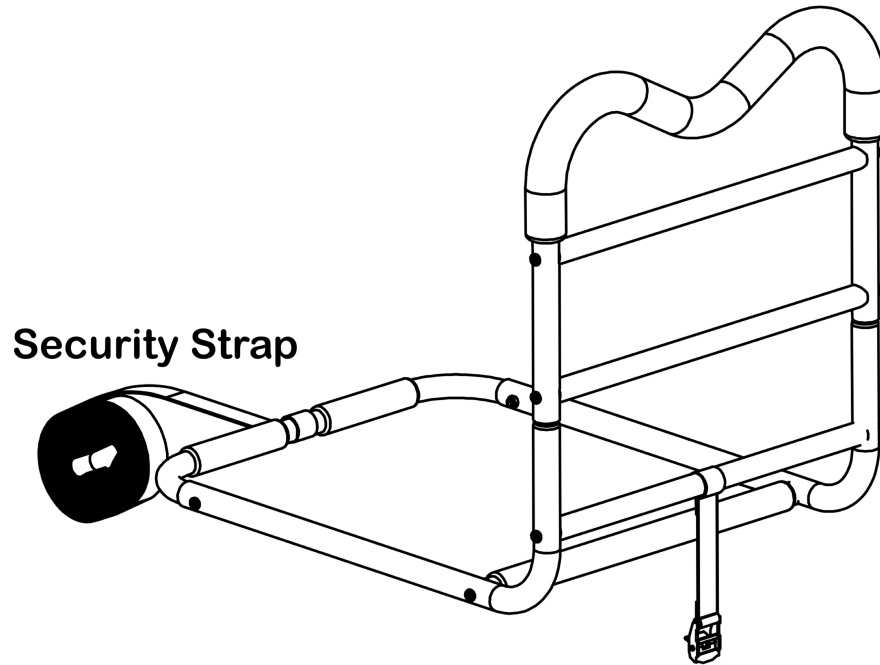

# MR400N M-RAIL BEDSIDE RAIL

Page 1 of 2

Security Strap

The Security Strap  
is a total of 16 feet long

23"

21"

18"

WEIGHT CAPACITY 300lbs

# MR400N M-RAIL BEDSIDE RAIL

Page 2 of 2

MR400W

MR400B