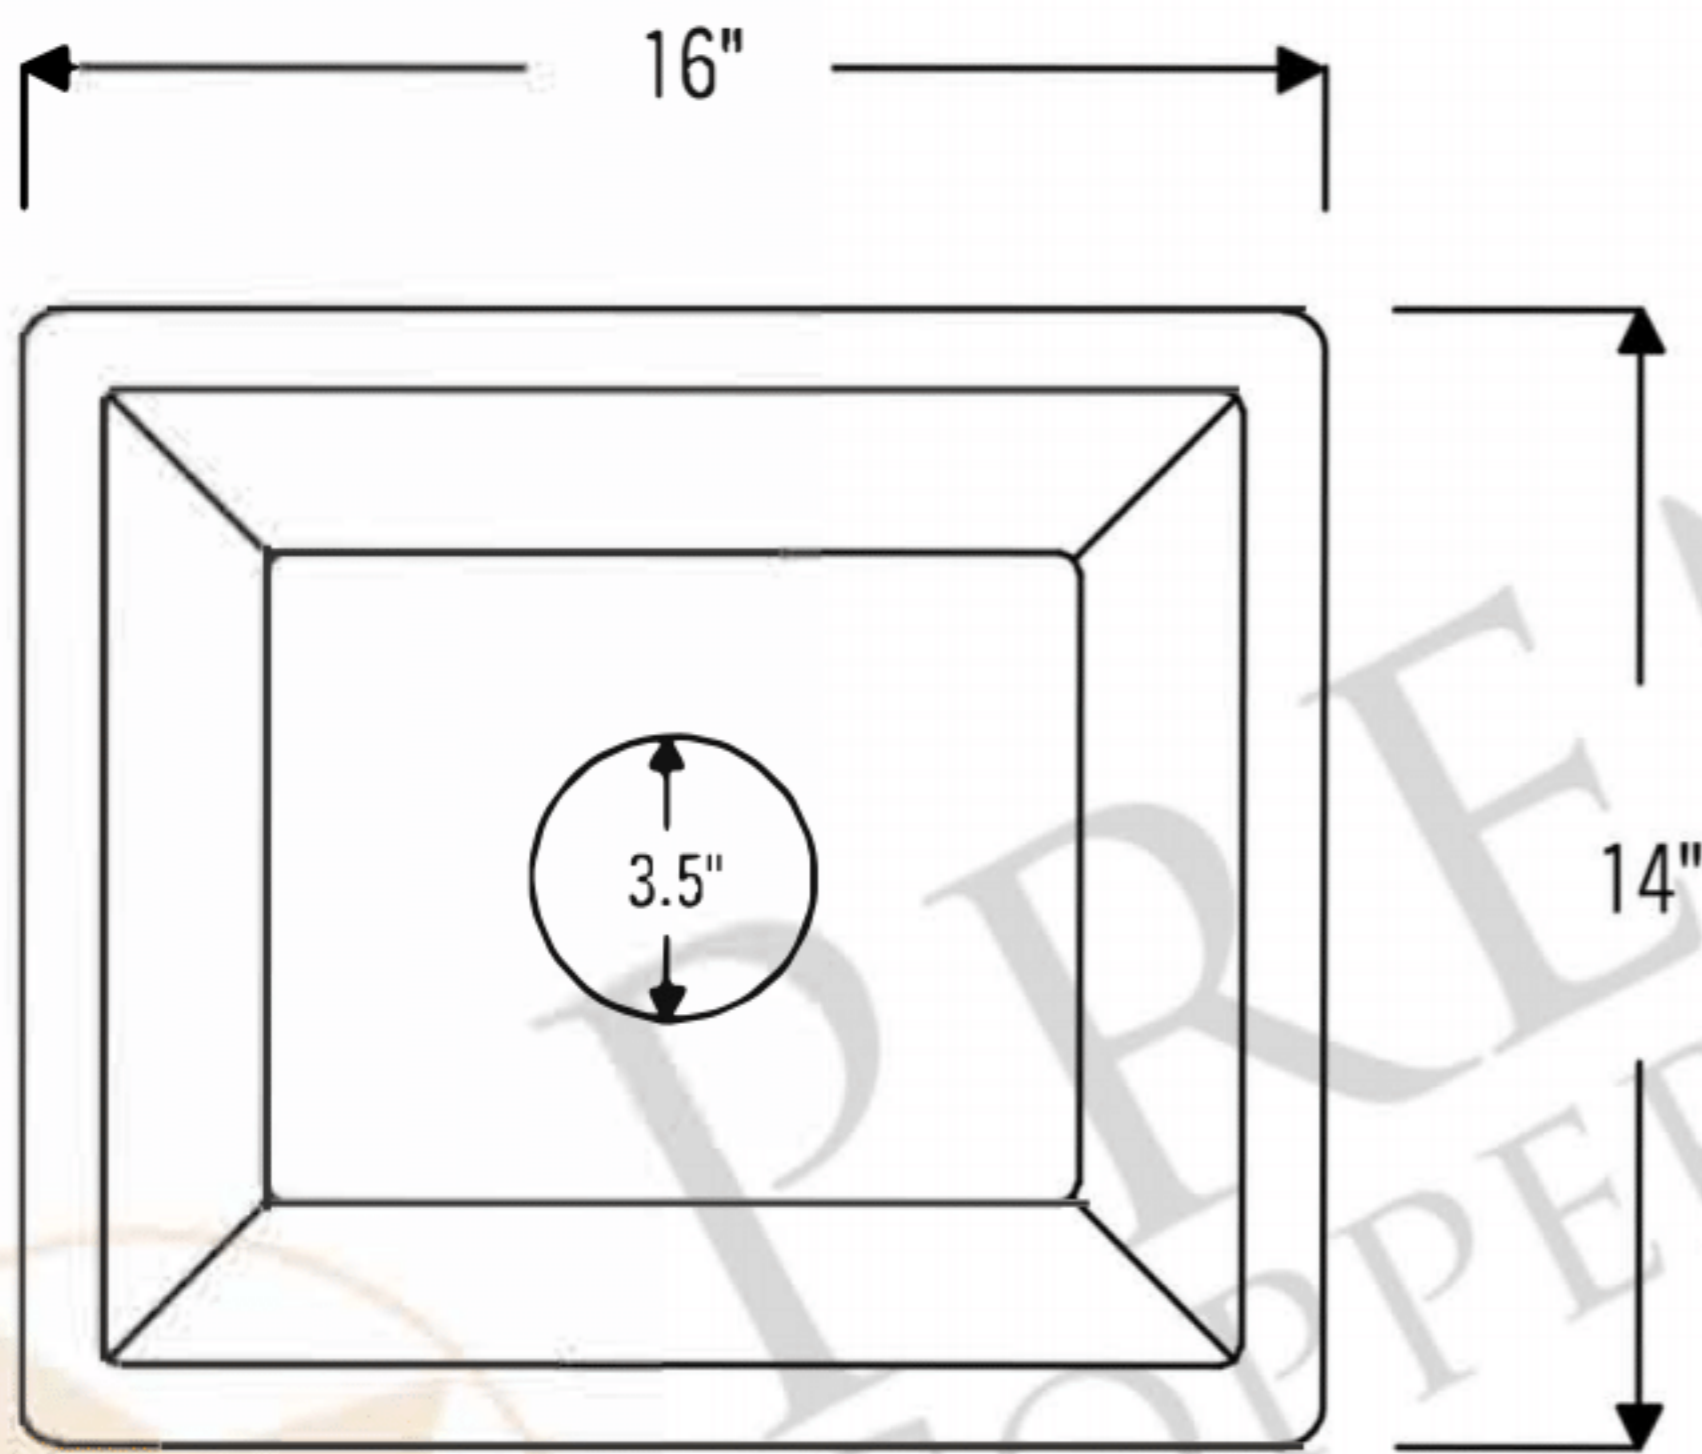

PREMIER
COPPER PRODUCTS

MODEL NUMBER: BREC16EN

- Description: 16" Gourmet Rectangular Hammered Copper Bar/Prep Sink
- Outer Dimension: 16" x 14" x 8"
- Inner Dimension: 14" x 12" x 8"
- Rim: 1"
- Drain Opening: 3.5"
- Finish: Nickel

CODE/STANDARD COMPLIANCE

* IAPMO/cUPC LISTED

THIS PRODUCT IS HAND CRAFTED, SMALL VARIANCES IN COLOR AND SIZE MAY OCCUR.
DO NOT MAKE ANY INSTALLATION CUTS UNTIL YOU RECEIVE YOUR ITEM(S).