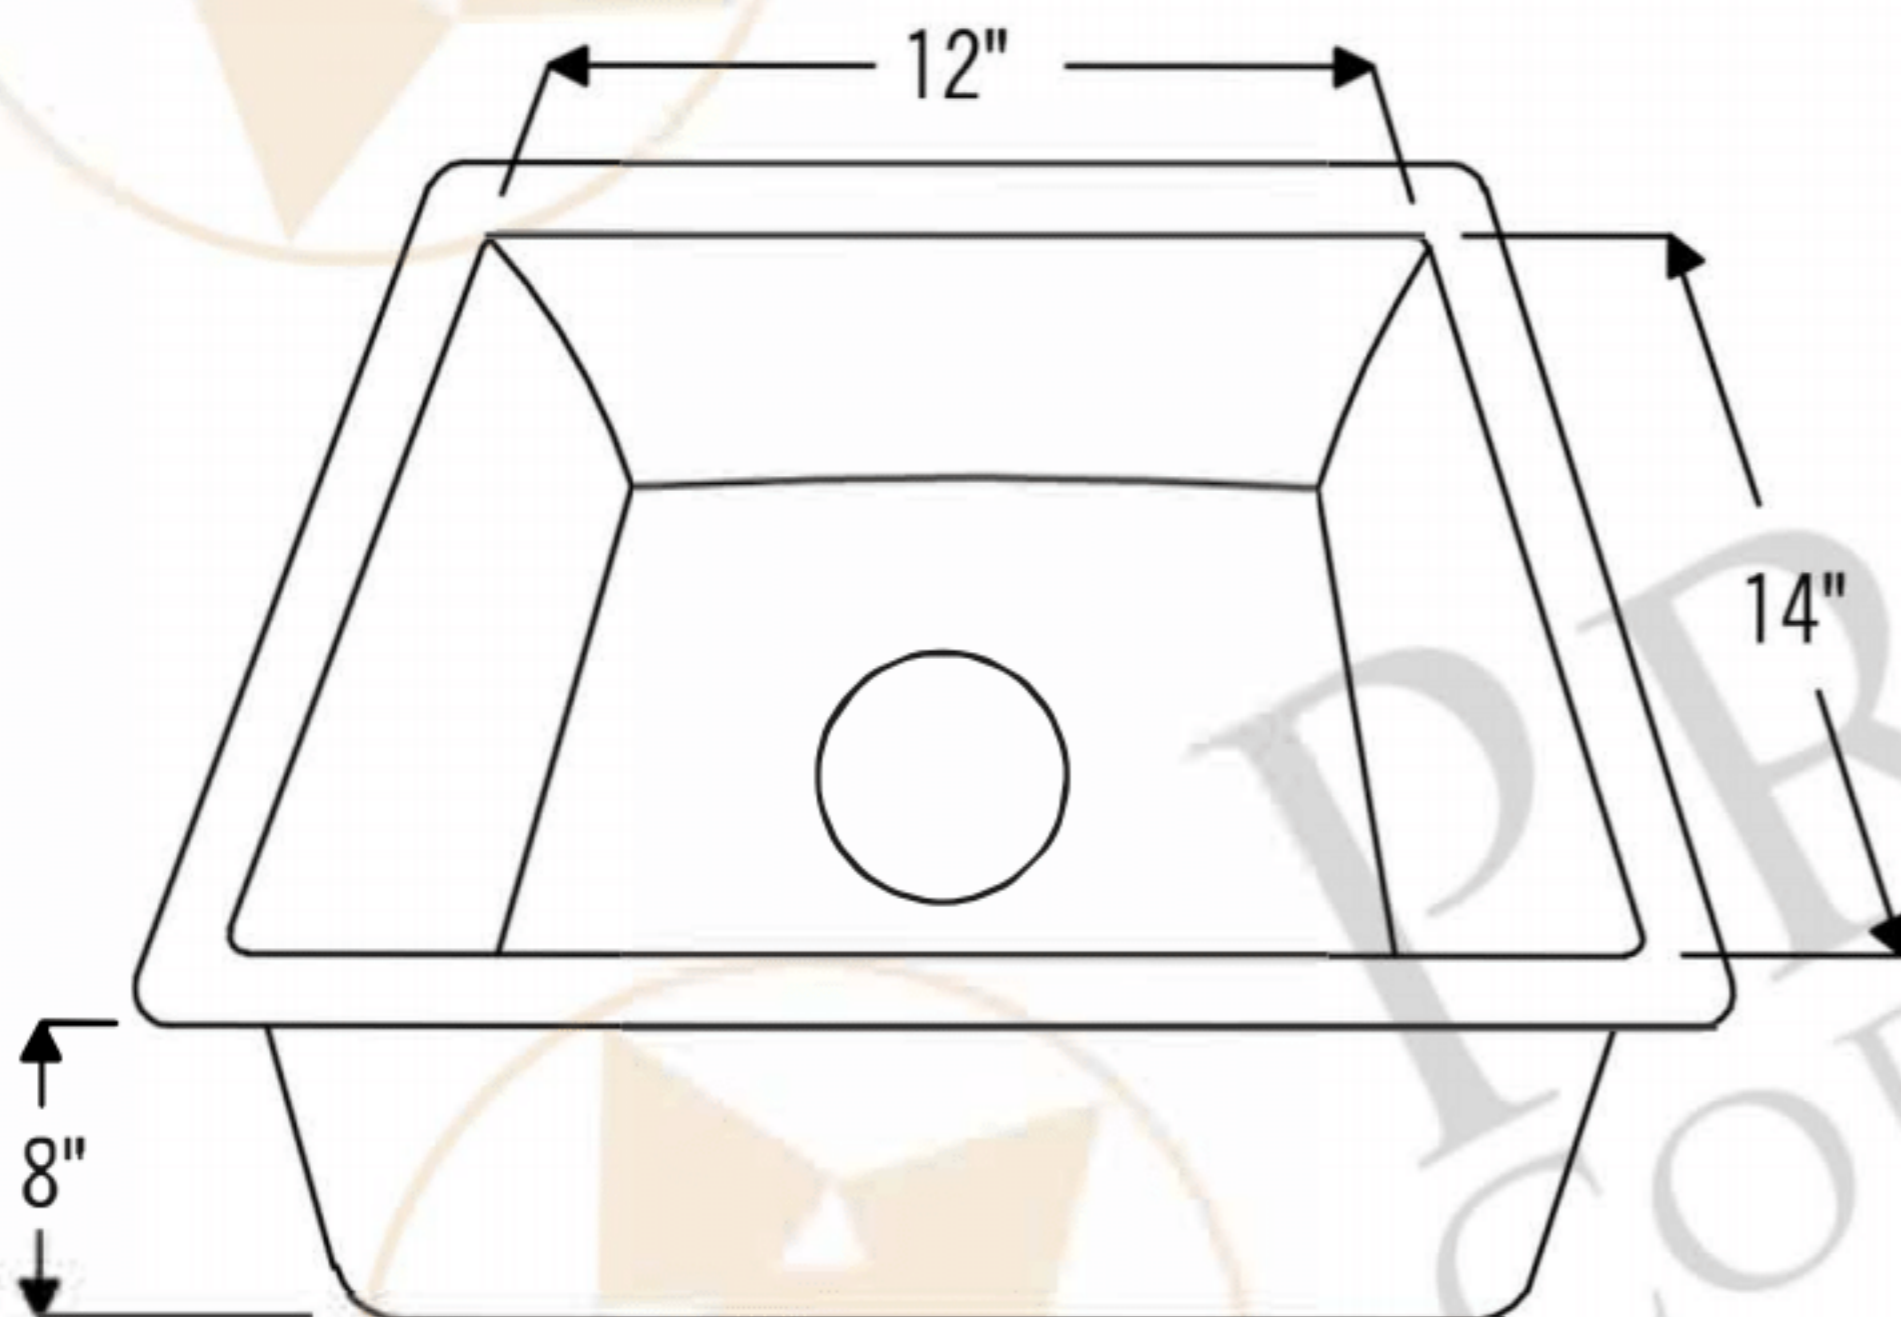

PREMIER
COPPER PRODUCTS

MODEL NUMBER: BREC16EN

- * Description: 16" Gourmet Rectangular Hammered Copper Bar/Prep Sink
- * Outer Dimension: 16" x 14" x 8"
- * Inner Dimension: 14" x 12" x 8"
- * Rim: 1"
- * Drain Opening: 3.5"
- * Finish: Nickel

CODE/STANDARD COMPLIANCE

* IAPMO/cUPC LISTED

THIS PRODUCT IS HAND CRAFTED, SMALL VARIANCES IN COLOR AND SIZE MAY OCCUR.
DO NOT MAKE ANY INSTALLATION CUTS UNTIL YOU RECEIVE YOUR ITEM(S).