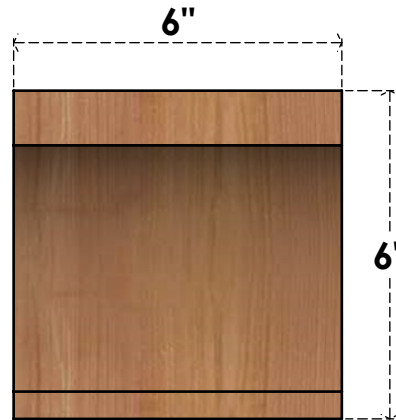

BRC06X06X06IMP00RWR

6"W X 6"D X 6"H IMPERIAL ROUGH SAWN BRACE, WESTERN RED CEDAR

SIDE

FRONT

EKENA MILLWORK
 2300 WEST MAIN ST.
 CLARKSVILLE, TX 75426
 TOLL FREE: 866-607-0453
 WWW.EKENAMILLWORK.COM

NOTES

1. INSTALLATION TO BE COMPLETED IN ACCORDANCE WITH MANUFACTURER'S SPECIFICATIONS.
2. DRAWING MAY NOT BE TO SCALE
3. THIS DRAWING IS INTENDED FOR DESIGN AND PLANNING PURPOSES ONLY.
4. ALL INFORMATION CONTAINED HEREIN WAS CURRENT AT THE TIME OF DEVELOPMENT BUT MUST BE REVIEWED AND APPROVED BY THE PRODUCT MANUFACTURER TO BE CONSIDERED ACCURATE.
5. PRODUCTS ARE NOT KILN DRIED. THIS ITEM IS UNIQUE AND WILL CONTAIN THE NATURAL VARIATIONS THAT THE WOOD SPECIES OFFERS. THIS MAY RESULT IN VARIATIONS UP TO 1/4"