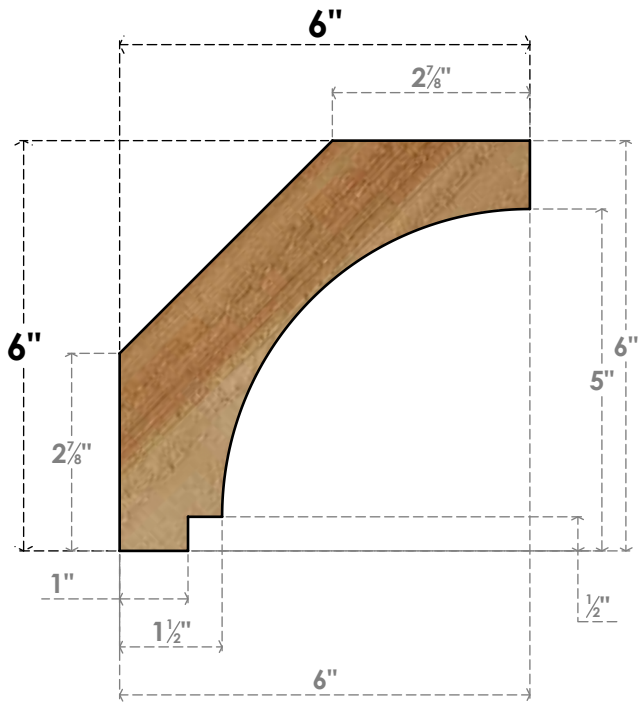

BRC06X06X06IMP00RWR

6"W X 6"D X 6"H IMPERIAL ROUGH SAWN BRACE, WESTERN RED CEDAR

SIDE

FRONT

EKENA MILLWORK
 2300 WEST MAIN ST.
 CLARKSVILLE, TX 75426
 TOLL FREE: 866-607-0453
 WWW.EKENAMILLWORK.COM

NOTES

1. INSTALLATION TO BE COMPLETED IN ACCORDANCE WITH MANUFACTURER'S SPECIFICATIONS.
2. DRAWING MAY NOT BE TO SCALE
3. THIS DRAWING IS INTENDED FOR DESIGN AND PLANNING PURPOSES ONLY.
4. ALL INFORMATION CONTAINED HEREIN WAS CURRENT AT THE TIME OF DEVELOPMENT BUT MUST BE REVIEWED AND APPROVED BY THE PRODUCT MANUFACTURER TO BE CONSIDERED ACCURATE.
5. PRODUCTS ARE NOT KILN DRIED. THIS ITEM IS UNIQUE AND WILL CONTAIN THE NATURAL VARIATIONS THAT THE WOOD SPECIES OFFERS. THIS MAY RESULT IN VARIATIONS UP TO 1/4"