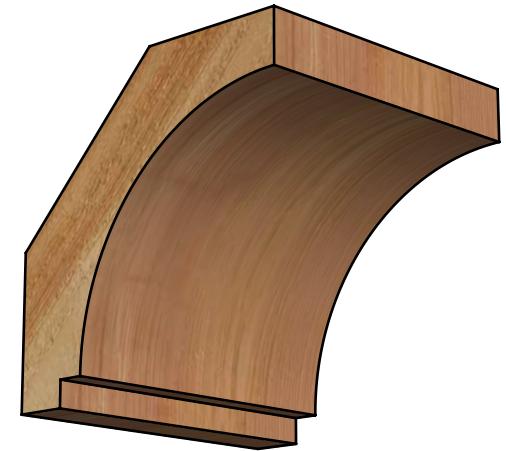

BRC06X06X06IMP00RWR

6"W X 6"D X 6"H IMPERIAL ROUGH SAWN BRACE, WESTERN RED CEDAR

SIDE

FRONT

EKENA MILLWORK
 2300 WEST MAIN ST.
 CLARKSVILLE, TX 75426
 TOLL FREE: 866-607-0453
 WWW.EKENAMILLWORK.COM

NOTES

1. INSTALLATION TO BE COMPLETED IN ACCORDANCE WITH MANUFACTURER'S SPECIFICATIONS.
2. DRAWING MAY NOT BE TO SCALE
3. THIS DRAWING IS INTENDED FOR DESIGN AND PLANNING PURPOSES ONLY.
4. ALL INFORMATION CONTAINED HEREIN WAS CURRENT AT THE TIME OF DEVELOPMENT BUT MUST BE REVIEWED AND APPROVED BY THE PRODUCT MANUFACTURER TO BE CONSIDERED ACCURATE.
5. PRODUCTS ARE NOT KILN DRIED. THIS ITEM IS UNIQUE AND WILL CONTAIN THE NATURAL VARIATIONS THAT THE WOOD SPECIES OFFERS. THIS MAY RESULT IN VARIATIONS UP TO 1/4"