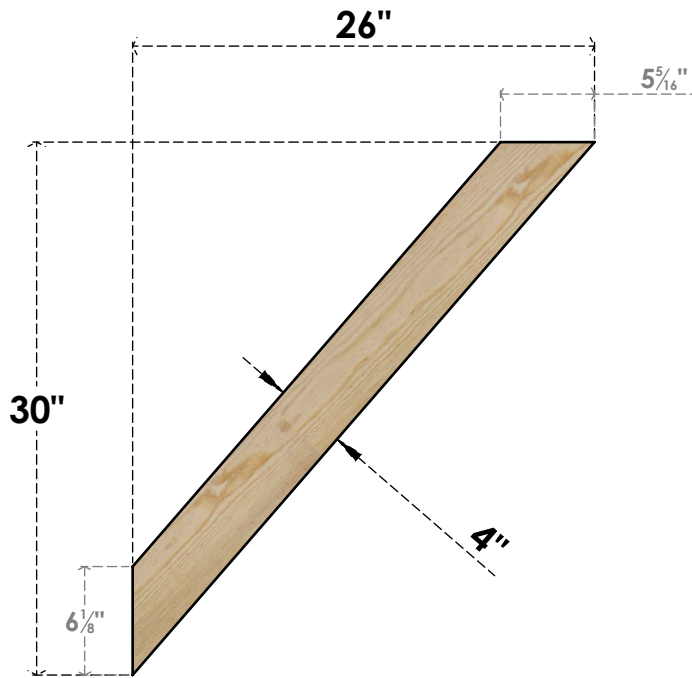

BRC04X26X30TRA00RDF

4"W X 26"D X 30"H TRADITIONAL ROUGH SAWN BRACE, DOUGLAS FIR

SIDE

FRONT

EKENA MILLWORK
 2300 WEST MAIN ST.
 CLARKSVILLE, TX 75426
 TOLL FREE: 866-607-0453
 WWW.EKENAMILLWORK.COM

NOTES

1. INSTALLATION TO BE COMPLETED IN ACCORDANCE WITH MANUFACTURER'S SPECIFICATIONS.
2. DRAWING MAY NOT BE TO SCALE
3. THIS DRAWING IS INTENDED FOR DESIGN AND PLANNING PURPOSES ONLY.
4. ALL INFORMATION CONTAINED HEREIN WAS CURRENT AT THE TIME OF DEVELOPMENT BUT MUST BE REVIEWED AND APPROVED BY THE PRODUCT MANUFACTURER TO BE CONSIDERED ACCURATE.
5. PRODUCTS ARE NOT KILN DRIED. THIS ITEM IS UNIQUE AND WILL CONTAIN THE NATURAL VARIATIONS THAT THE WOOD SPECIES OFFERS. THIS MAY RESULT IN VARIATIONS UP TO 1/4"