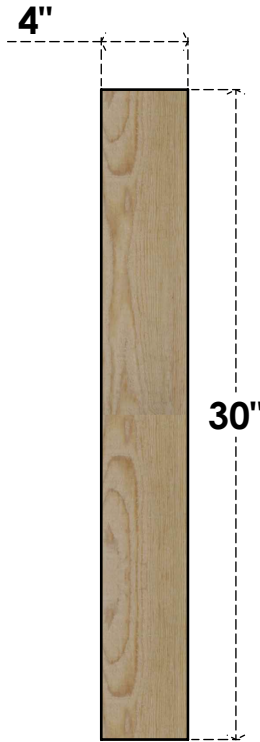

BRC04X26X30TRA00RDF

4"W X 26"D X 30"H TRADITIONAL ROUGH SAWN BRACE, DOUGLAS FIR

SIDE

FRONT

EKENA MILLWORK
 2300 WEST MAIN ST.
 CLARKSVILLE, TX 75426
 TOLL FREE: 866-607-0453
 WWW.EKENAMILLWORK.COM

NOTES

1. INSTALLATION TO BE COMPLETED IN ACCORDANCE WITH MANUFACTURER'S SPECIFICATIONS.
2. DRAWING MAY NOT BE TO SCALE
3. THIS DRAWING IS INTENDED FOR DESIGN AND PLANNING PURPOSES ONLY.
4. ALL INFORMATION CONTAINED HEREIN WAS CURRENT AT THE TIME OF DEVELOPMENT BUT MUST BE REVIEWED AND APPROVED BY THE PRODUCT MANUFACTURER TO BE CONSIDERED ACCURATE.
5. PRODUCTS ARE NOT KILN DRIED. THIS ITEM IS UNIQUE AND WILL CONTAIN THE NATURAL VARIATIONS THAT THE WOOD SPECIES OFFERS. THIS MAY RESULT IN VARIATIONS UP TO 1/4"