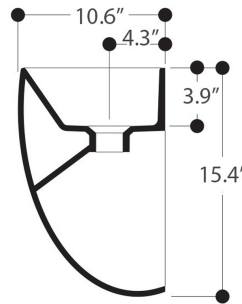

### SKU# | Options:

- Kilo WSB7001F | Glossy White

\* WS Bath Collections reserves the right to revise dimensions or information on this sheet without notice

<b>Collection  </b> Whitestone	<b>Model  </b> Kilo WSB7001F	Dimensions Metric <i>1 inch = 2.54 cm</i> <i>1 inch = 25.4 mm</i>	 1051 Lea Drive - Collegeville, PA 19426 Tel. 215 513 9400 - Fax 610 831 0215 <a href="http://www.ws bathcollections.com">www.ws bathcollections.com</a> - <a href="mailto:info@ws bathcollections.com">info@ws bathcollections.com</a>
-----------------------------------	---------------------------------	---	---

Collection  
Whitestone

Model |  
Kilo WSB7001F

Dimensions Metric  
1 inch = 2.54 cm  
1 inch = 25.4 mm

**WS**<sup>®</sup>  
**BATH**  
**COLLECTIONS**

1051 Lea Drive - Collegeville, PA 19426  
Tel. 215 513 9400 - Fax 610 831 0215  
[www.ws bathcollections.com](http://www.ws bathcollections.com) - [info@ws bathcollections.com](mailto:info@ws bathcollections.com)

### Vessel/ countertop installation

Bolts

Silicone (optional)

Collection  
Kilo

Model |  
Kilo WSB7001F

Dimensions Metric  
*1 inch = 2.54 cm*  
*1 inch = 25.4 mm*

**WS**<sup>®</sup>  
**BATH**  
**COLLECTIONS**