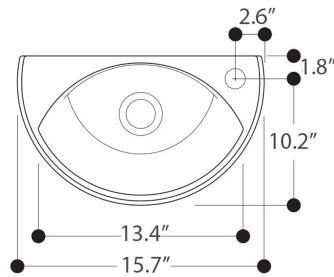

### SKU# | Options:

- Kilo WSB7001F | Glossy White

\* WS Bath Collections reserves the right to revise dimensions or information on this sheet without notice

<b>Collection  </b> Whitestone	<b>Model  </b> Kilo WSB7001F	Dimensions Metric <i>1 inch = 2.54 cm</i> <i>1 inch = 25.4 mm</i>	 1051 Lea Drive - Collegeville, PA 19426 Tel. 215 513 9400 - Fax 610 831 0215 <a href="http://www.ws bathcollections.com">www.ws bathcollections.com</a> - <a href="mailto:info@ws bathcollections.com">info@ws bathcollections.com</a>
-----------------------------------	---------------------------------	---	---

Collection  
Whitestone

Model |  
Kilo WSB7001F

Dimensions Metric  
1 inch = 2.54 cm  
1 inch = 25.4 mm

**WS**<sup>®</sup>  
**BATH**  
**COLLECTIONS**

1051 Lea Drive - Collegeville, PA 19426  
Tel. 215 513 9400 - Fax 610 831 0215  
[www.ws bathcollections.com](http://www.ws bathcollections.com) - [info@ws bathcollections.com](mailto:info@ws bathcollections.com)

### Vessel/ countertop installation

Bolts

Silicone (optional)

Collection  
Kilo

Model |  
Kilo WSB7001F

Dimensions Metric  
*1 inch = 2.54 cm*  
*1 inch = 25.4 mm*

**WS**<sup>®</sup>  
**BATH**  
**COLLECTIONS**