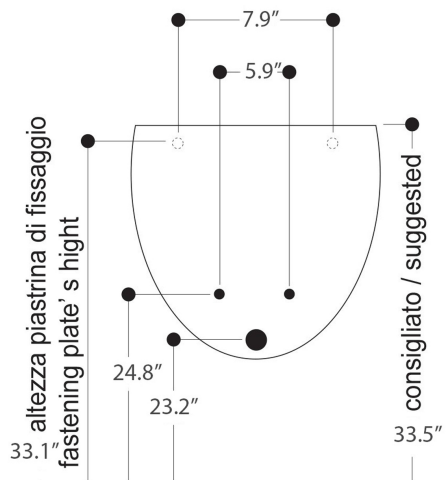

### SKU# | Options:

- Kilo WSB7001F | Glossy White

\* WS Bath Collections reserves the right to revise dimensions or information on this sheet without notice

<b>Collection  </b> Whitestone	<b>Model  </b> Kilo WSB7001F	Dimensions Metric <i>1 inch = 2.54 cm</i> <i>1 inch = 25.4 mm</i>	 1051 Lea Drive - Collegeville, PA 19426 Tel. 215 513 9400 - Fax 610 831 0215 <a href="http://www.ws bathcollections.com">www.ws bathcollections.com</a> - <a href="mailto:info@ws bathcollections.com">info@ws bathcollections.com</a>
-----------------------------------	---------------------------------	---	---

Collection  
Whitestone

Model |  
Kilo WSB7001F

Dimensions Metric  
1 inch = 2.54 cm  
1 inch = 25.4 mm

**WS**<sup>®</sup>  
**BATH**  
**COLLECTIONS**

1051 Lea Drive - Collegeville, PA 19426  
Tel. 215 513 9400 - Fax 610 831 0215  
[www.ws bathcollections.com](http://www.ws bathcollections.com) - [info@ws bathcollections.com](mailto:info@ws bathcollections.com)

### Vessel/ countertop installation

Bolts

Silicone (optional)

Collection  
Kilo

Model |  
Kilo WSB7001F

Dimensions Metric  
*1 inch = 2.54 cm*  
*1 inch = 25.4 mm*

**WS**<sup>®</sup>  
**BATH**  
**COLLECTIONS**