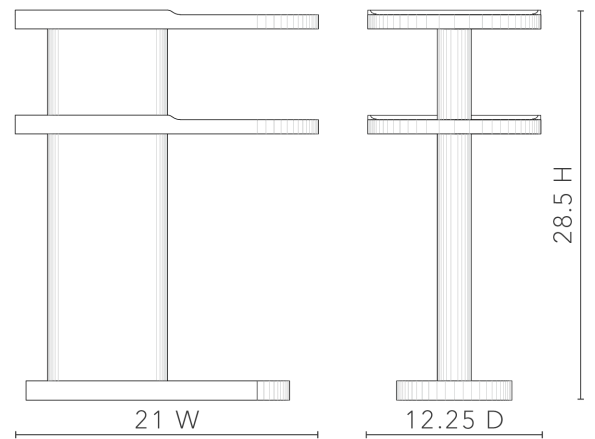

Casey Side Table, Azure Burl

CSY-100-428

- 21W x 12.25D x 28.5H
- Clear Lacquered Stained Burl Mappa Wood and Veneers

Azure
Burl

Arabica
Burl

VILLA & HOUSE