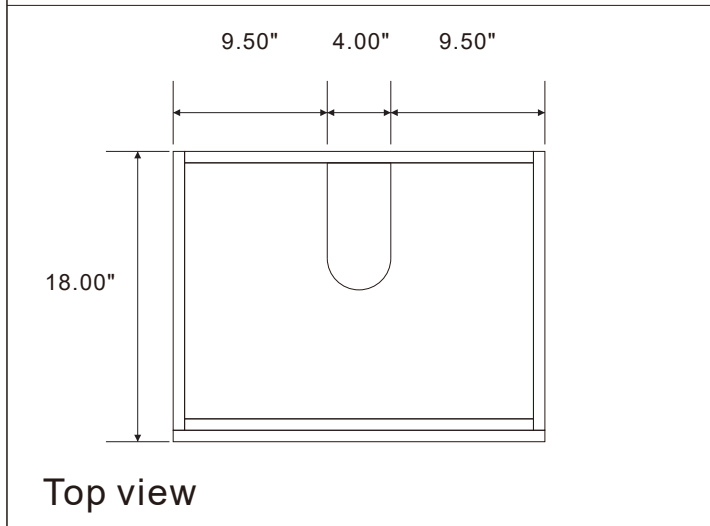

BELLATERRA HOME

Model: F23C

Cabinet only; Countertop & Backsplash sold separately

Top view

Front view

Back view

Side view

NOTE: SINK STYLE, SHAPE, FAUCET HOLES, CUTOUT ON TOP, VANITY MAY VARY FROM THE PICTURE ABOVE. INSTRUCTIONAL PURPOSE ONLY.