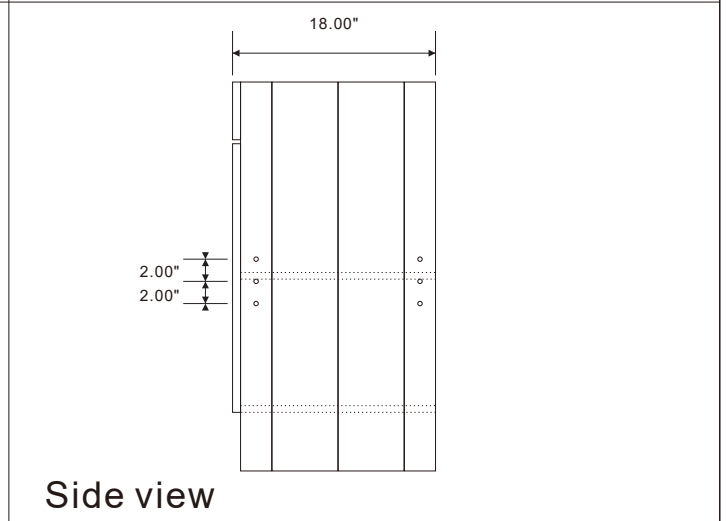

BELLATERRA HOME

Model: F23C

Cabinet only; Countertop & Backsplash sold separately

Top view

Front view

Back view

Side view

NOTE: SINK STYLE, SHAPE, FAUCET HOLES, CUTOUT ON TOP, VANITY MAY VARY FROM THE PICTURE ABOVE. INSTRUCTIONAL PURPOSE ONLY.