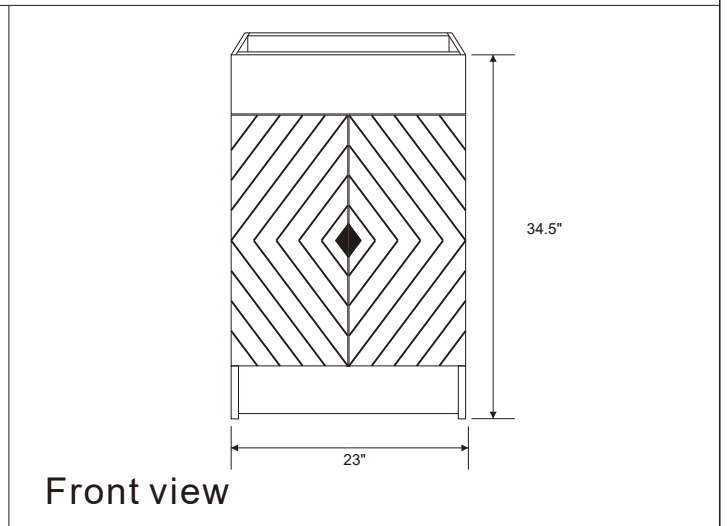

BELLATERRA HOME

Model: F23C

Cabinet only; Countertop & Backsplash sold separately

Top view

Front view

Back view

Side view

NOTE: SINK STYLE, SHAPE, FAUCET HOLES, CUTOUT ON TOP, VANITY MAY VARY FROM THE PICTURE ABOVE. INSTRUCTIONAL PURPOSE ONLY.