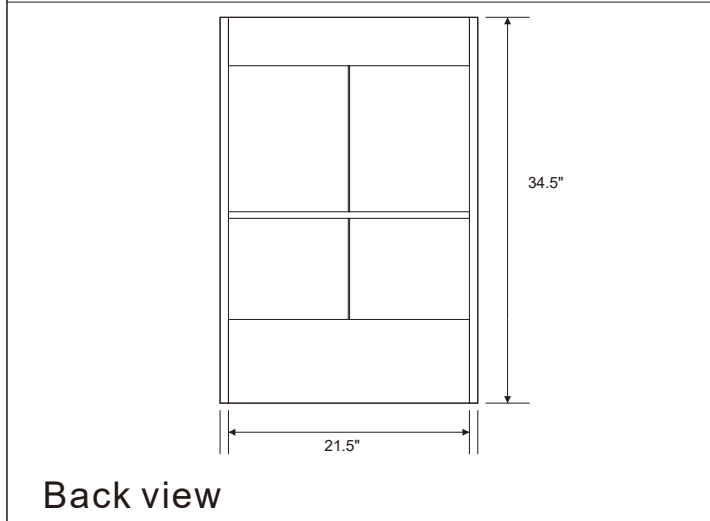

BELLATERRA HOME

Model: F23C

Cabinet only; Countertop & Backsplash sold separately

Top view

Front view

Back view

Side view

NOTE: SINK STYLE, SHAPE, FAUCET HOLES, CUTOUT ON TOP, VANITY MAY VARY FROM THE PICTURE ABOVE. INSTRUCTIONAL PURPOSE ONLY.