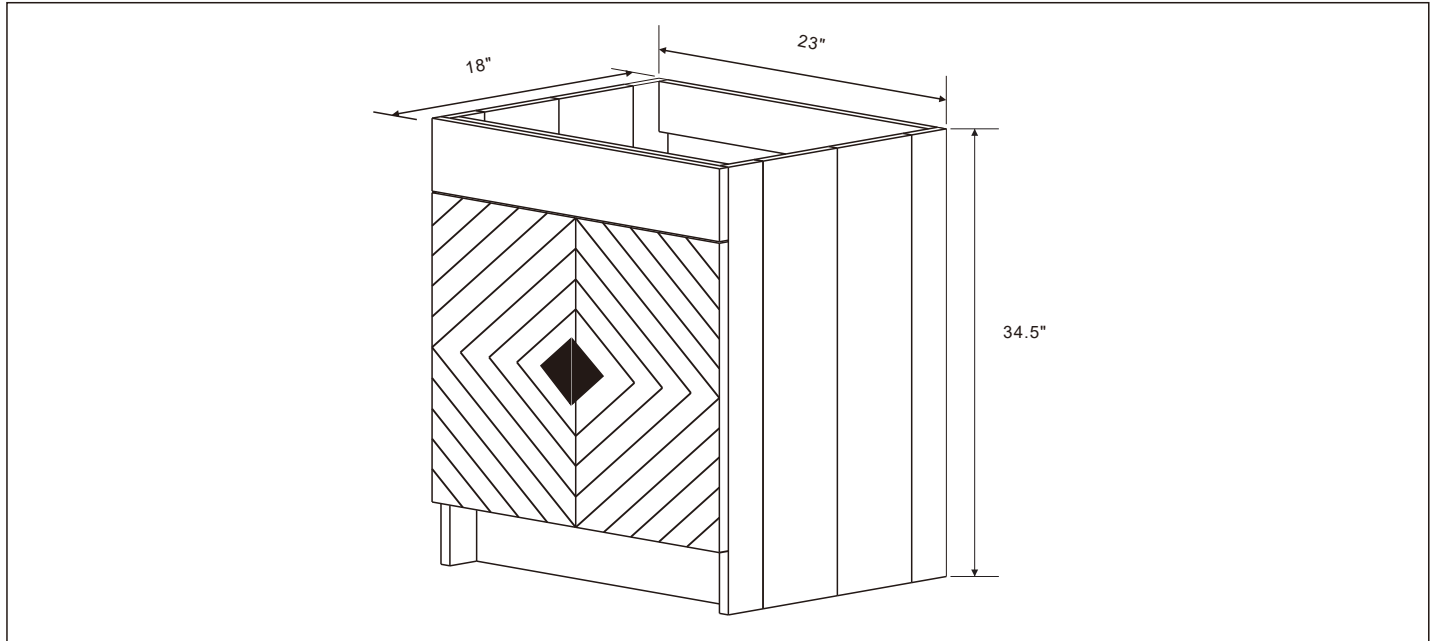

BELLATERRA HOME

Model: F23C

Cabinet only; Countertop & Backsplash sold separately

Top view

Front view

Back view

Side view

NOTE: SINK STYLE, SHAPE, FAUCET HOLES, CUTOUT ON TOP, VANITY MAY VARY FROM THE PICTURE ABOVE. INSTRUCTIONAL PURPOSE ONLY.