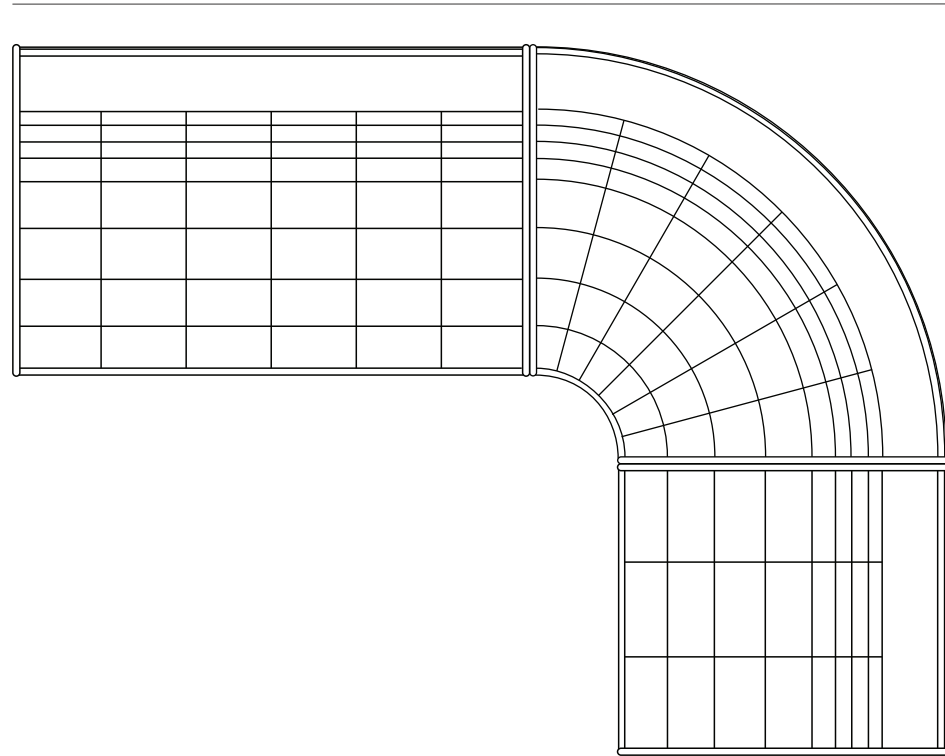

Ethnicraft

N701 modular sofa - combo right - 1 seater + 2 seater + 90° round corner - Dimensions (cm)

260

200

260

Ethnicraft

N701 modular sofa - combo right - 1 seater + 2 seater + 90° round corner - Dimensions (inches)

102.5

78.0

78.0

16.5

102.5

30.0