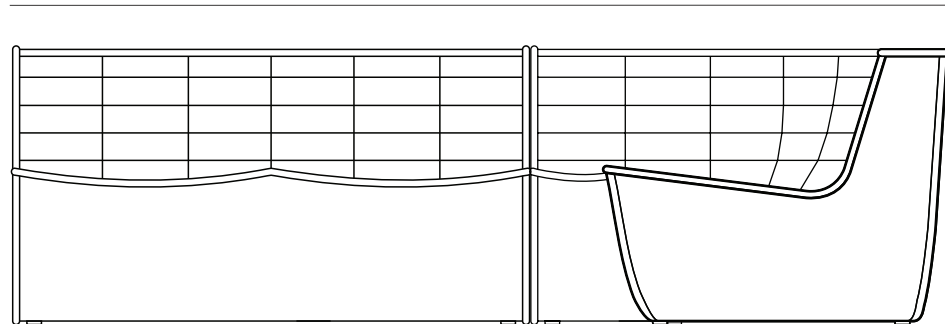

Ethnicraft

N701 modular sofa - combo right - 1 seater + 2 seater + 90° round corner - Dimensions (cm)

260

200

260

Ethnicraft

N701 modular sofa - combo right - 1 seater + 2 seater + 90° round corner - Dimensions (inches)

102.5

78.0

78.0

16.5

102.5

30.0