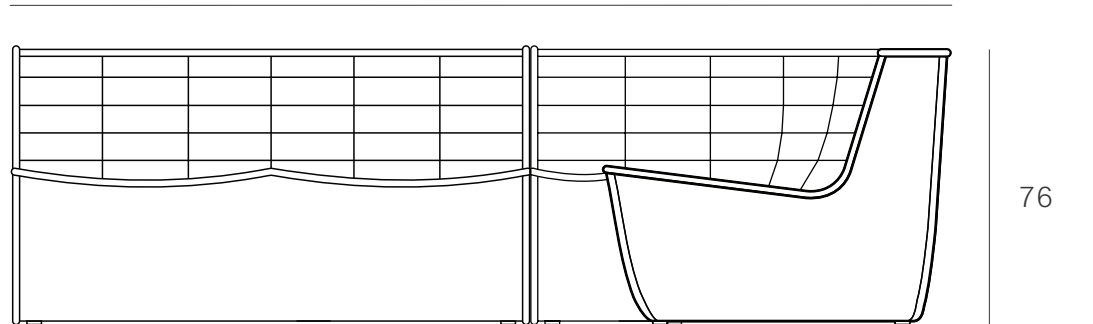

Ethnicraft

N701 modular sofa - combo right - 1 seater + 2 seater + 90° round corner - Dimensions (cm)

260

200

260

Ethnicraft

N701 modular sofa - combo right - 1 seater + 2 seater + 90° round corner - Dimensions (inches)

102.5

78.0

78.0

16.5

102.5

30.0