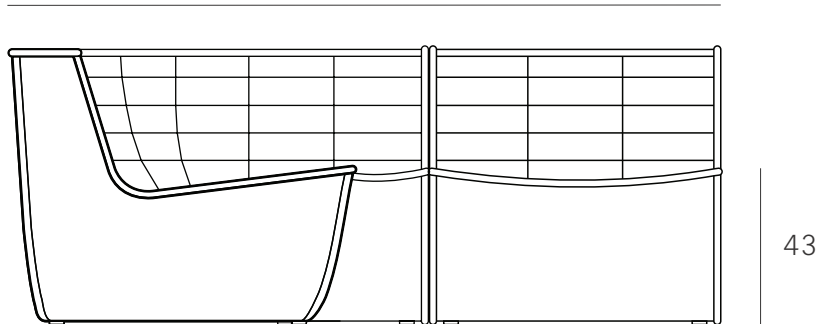

Ethnicraft

N701 modular sofa - combo right - 1 seater + 2 seater + 90° round corner - Dimensions (cm)

260

200

260

Ethnicraft

N701 modular sofa - combo right - 1 seater + 2 seater + 90° round corner - Dimensions (inches)

102.5

78.0

78.0

16.5

102.5

30.0