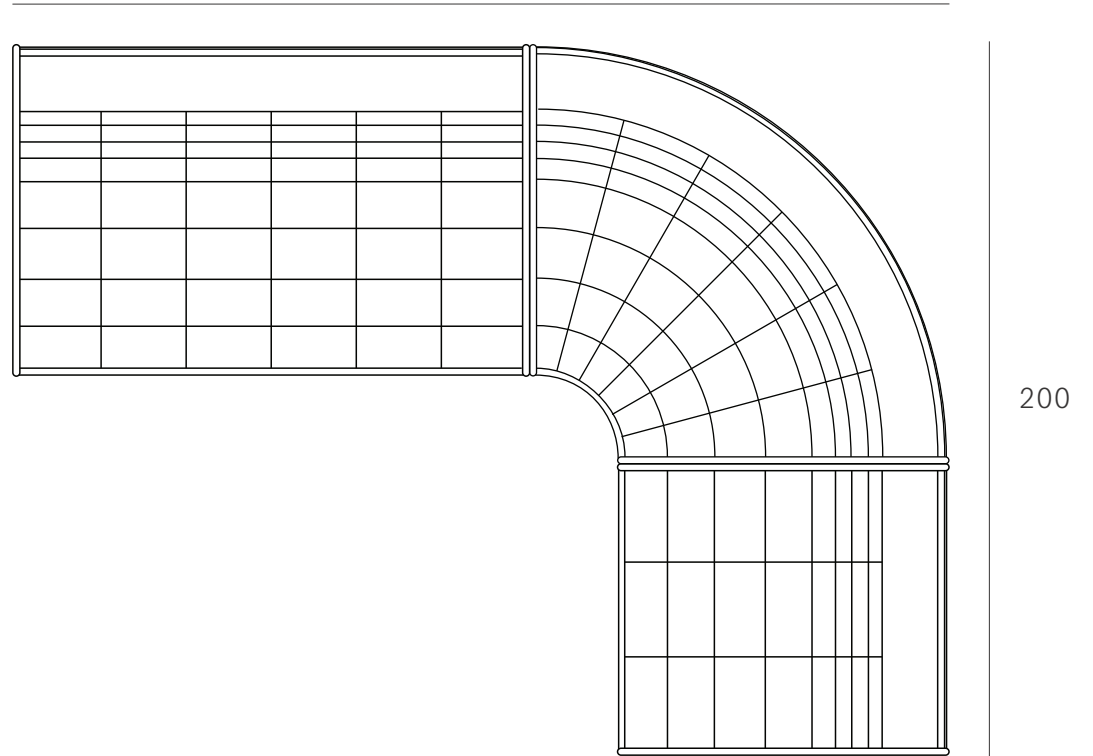

Ethnicraft

N701 modular sofa - combo right - 1 seater + 2 seater + 90° round corner - Dimensions (cm)

260

200

260

Ethnicraft

N701 modular sofa - combo right - 1 seater + 2 seater + 90° round corner - Dimensions (inches)

102.5

78.0

78.0

16.5

102.5

30.0