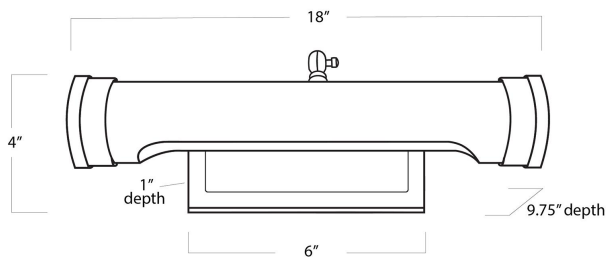

REGINA ANDREW

DETROIT

SPECIFICATION SHEET

Tate Picture Light Medium (Natural Brass)
15-1177NB

HEIGHT	4
WIDTH	18
DEPTH	9.75
SHADE DIMS	N/A
SHADE COLOR	N/A
BULB QTY	2
BULB TYPE	T Type Medium Base (E26)
SOCKET	E26 Keyless. Switch on Cord
WATTAGE	25 Watt Max
WIRING TYPE	Hard Wire or Pinup
BACKPLATE	6 x 4 x 1
JUNCTION BOX	2 in from top, 2 in from bottom, 9 in from side
MATERIAL	Steel
FINISH	N/A
NOTES	N/A
FREIGHT ONLY	No