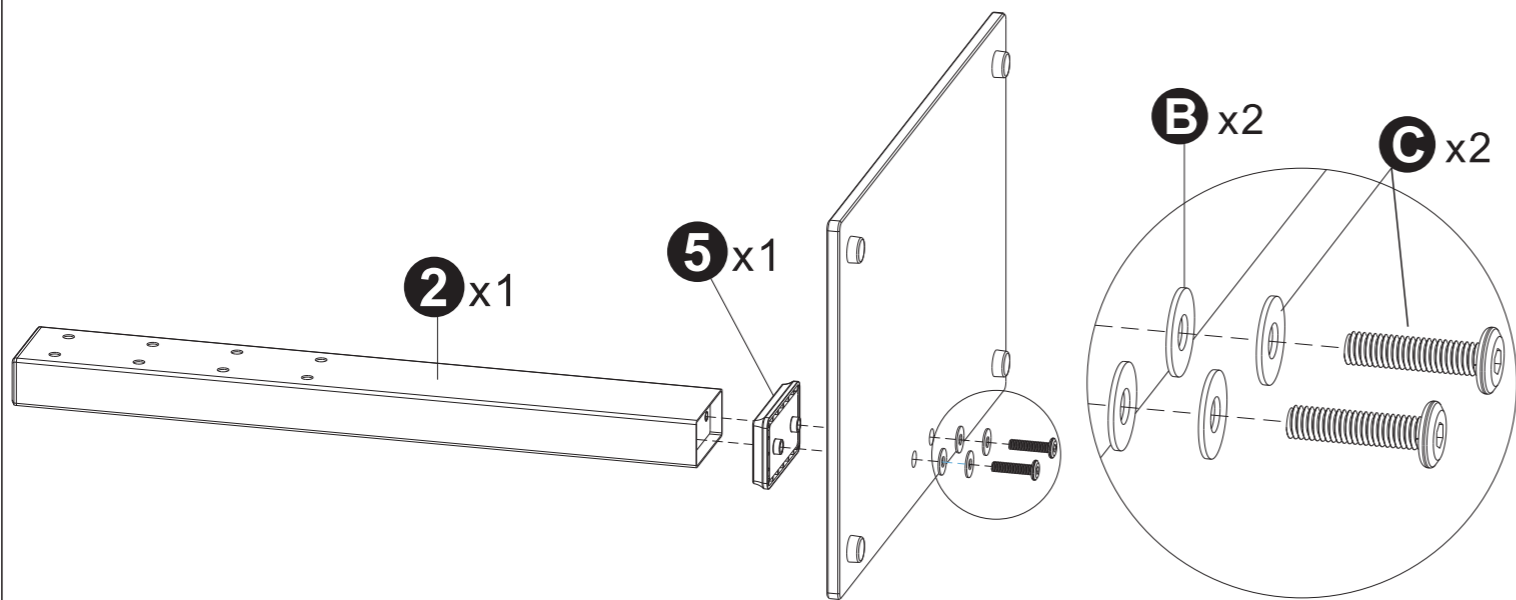

2.

3.

4.

For Flat-backed TV

For irregular-backed (Rounded) Tv

5.