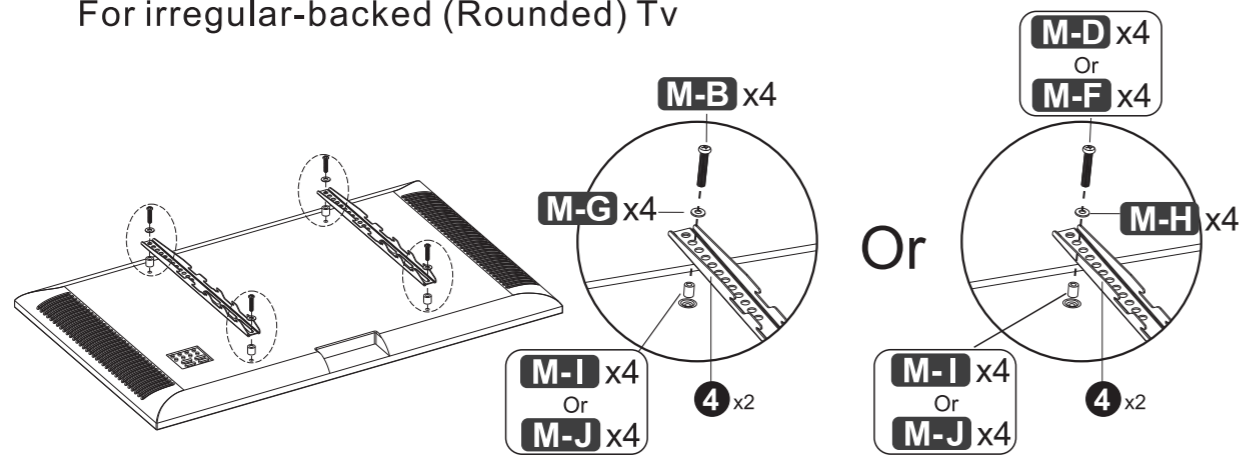

A x4		B x2	 Plastic φ16x φ 6.5
C x2	 M6x25	D x4	 Metal φ16x φ 6.5 M6x40 φ18x φ 6.5 M6
E x2	 M5x30	F x2	
G x1	 10MM	Tools Required (Not included) 	

Choose Right Screws For TV

M-A x4		M4x14	M-F x4		M8x45
M-B x4		M4x30	M-G x4		φ12x φ5.2x1
M-C x4		M6x14	M-H x4		φ16x φ8.2x1
M-D x4		M6x30	M-I x4		φ15x φ8x5
M-E x4		M8x20	M-J x4		φ15x φ8x15

1.

2.

3.

4.

For Flat-backed TV

For irregular-backed (Rounded) Tv

5.