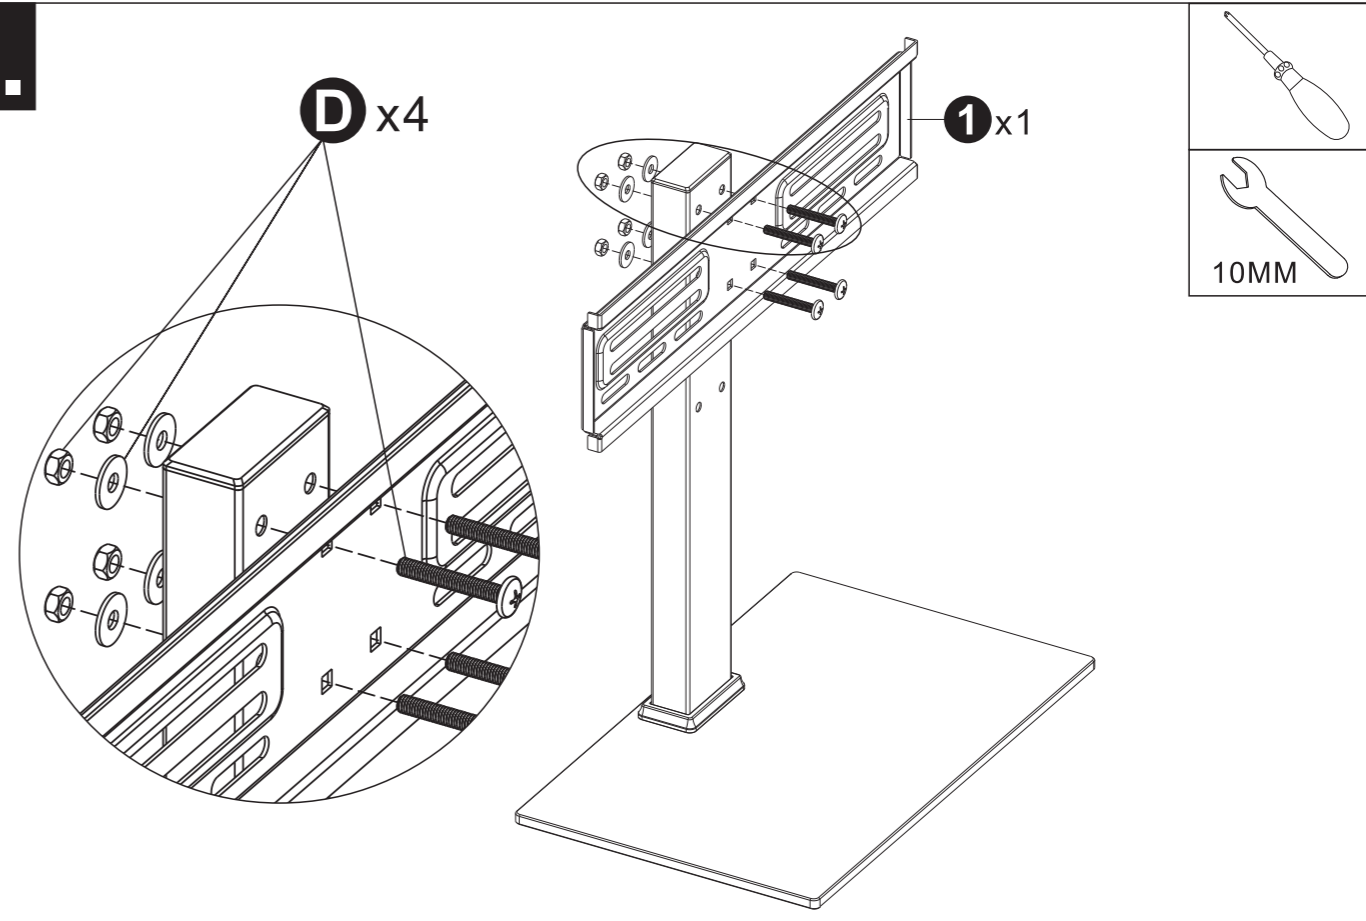

2.

3.

4.

For Flat-backed TV

For irregular-backed (Rounded) Tv

5.