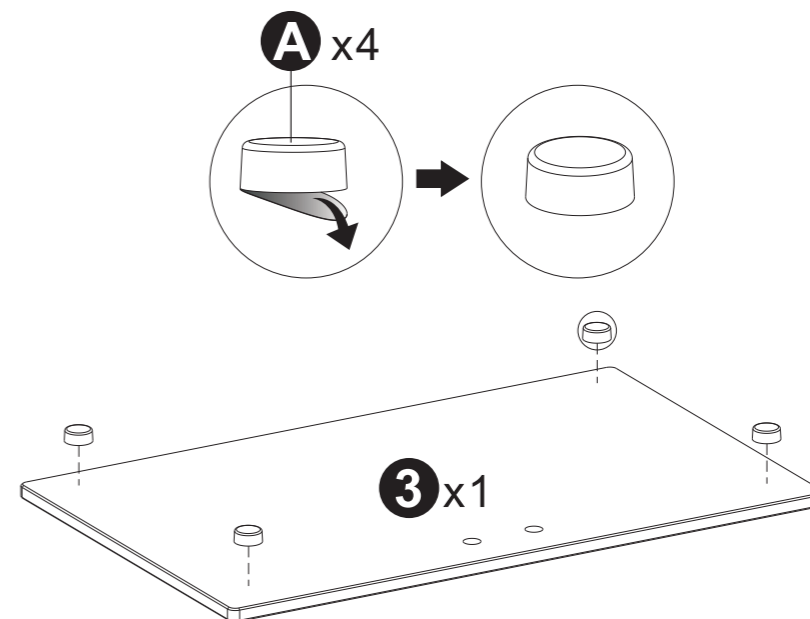

Choose Right Screws For TV

M-A x4		M4x14	M-F x4		M8x45
M-B x4		M4x30	M-G x4		φ12x φ5.2x1
M-C x4		M6x14	M-H x4		φ16x φ8.2x1
M-D x4		M6x30	M-I x4		φ15x φ8x5
M-E x4		M8x20	M-J x4		φ15x φ8x15

1.