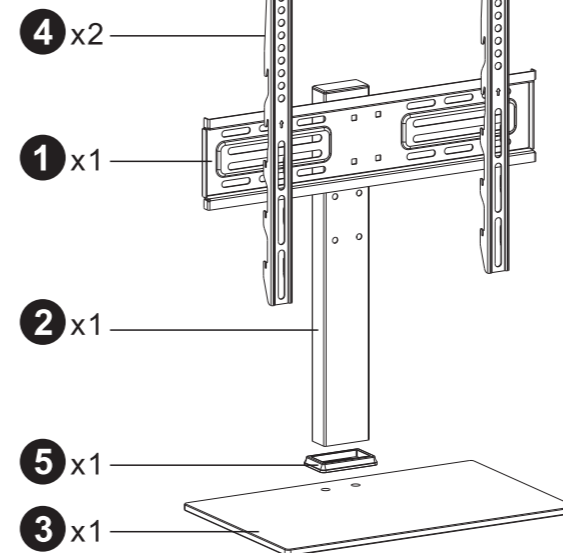

What's In The Box