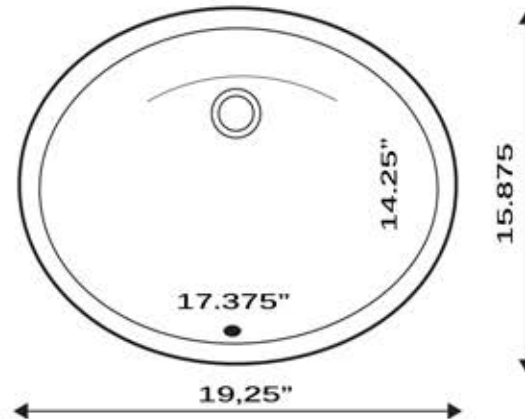

**Great Point Collection**  
 Vitreous China Bath Undermount Sinks

**MODEL:**  
**UM-17x14-B-K**

| Overall Dimensions | Large Bowl      | Small Bowl | Depth       | Reverse Model |
|--------------------|-----------------|------------|-------------|---------------|
| 19.25" x 15.875"   | 17.375 x 14.25" | NA         | 6.625" , 8" | NA            |

**FEATURES**

- Nominal Dimensions - actual may vary by 1/4"
- Template not included - custom template required
- Vitreous China undermount with porcelain enamel glaze
- Limited Manufacturers Warranty
- With Overflow