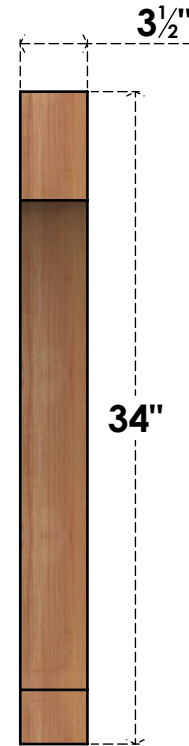

BRC04X22X34IMP00SWR

3 1/2"W X 22"D X 34"H IMPERIAL SMOOTH BRACE, WESTERN RED CEDAR

SIDE

FRONT

EKENA MILLWORK
 2300 WEST MAIN ST.
 CLARKSVILLE, TX 75426
 TOLL FREE: 866-607-0453
 WWW.EKENAMILLWORK.COM

NOTES

1. INSTALLATION TO BE COMPLETED IN ACCORDANCE WITH MANUFACTURER'S SPECIFICATIONS.
2. DRAWING MAY NOT BE TO SCALE
3. THIS DRAWING IS INTENDED FOR DESIGN AND PLANNING PURPOSES ONLY.
4. ALL INFORMATION CONTAINED HEREIN WAS CURRENT AT THE TIME OF DEVELOPMENT BUT MUST BE REVIEWED AND APPROVED BY THE PRODUCT MANUFACTURER TO BE CONSIDERED ACCURATE.
5. PRODUCTS ARE NOT KILN DRIED. THIS ITEM IS UNIQUE AND WILL CONTAIN THE NATURAL VARIATIONS THAT THE WOOD SPECIES OFFERS. THIS MAY RESULT IN VARIATIONS UP TO 1/4"