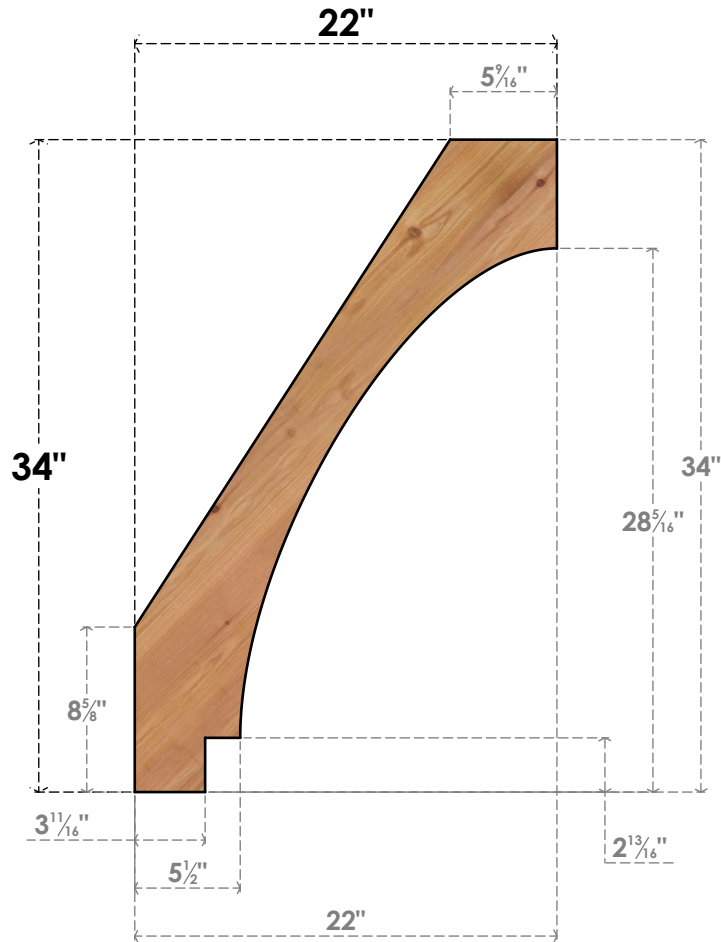

BRC04X22X34IMP00SWR

3 1/2"W X 22"D X 34"H IMPERIAL SMOOTH BRACE, WESTERN RED CEDAR

SIDE

FRONT

EKENA MILLWORK
 2300 WEST MAIN ST.
 CLARKSVILLE, TX 75426
 TOLL FREE: 866-607-0453
 WWW.EKENAMILLWORK.COM

NOTES