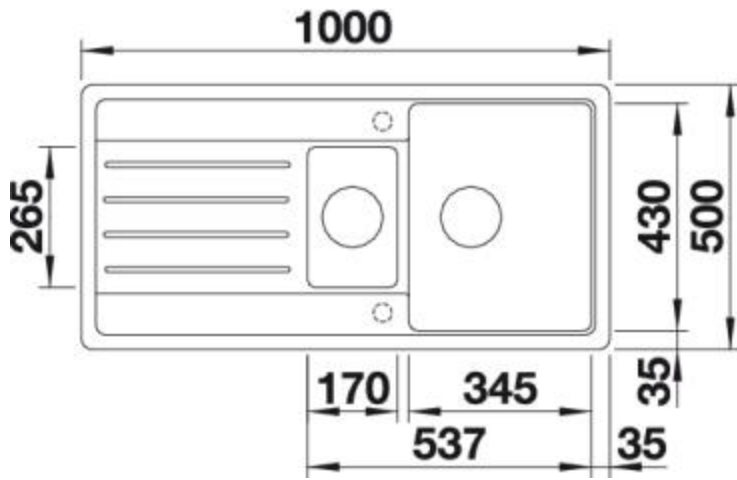

Item No. BL468267

Details

Top View

Side View

Front View

Scope of supply

waste fitting with space-saving pipe, 3 1/2" basket strainer

Design tips

Cabinet Width: 60 cm

Bowl depth: 190 mm / 120 mm

Cut out size: 980 x 480 x R15

Universal handing

Taps

BLANCO MIDA-S

alumetallic

BM3121AL