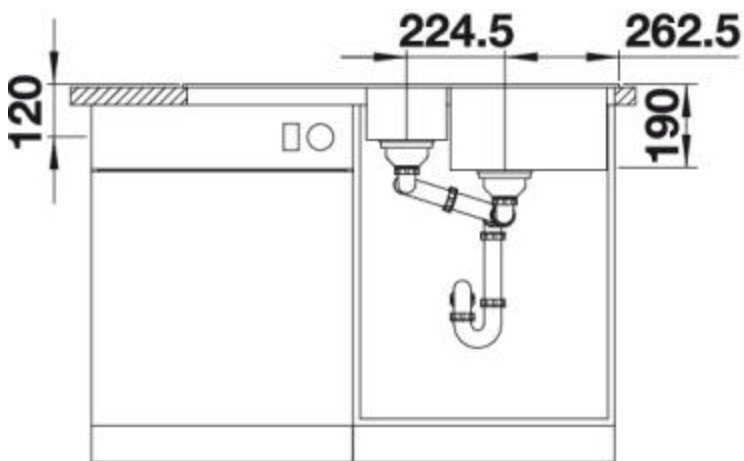

Item No. BL468267

Details

Top View

Side View

Front View

Scope of supply

waste fitting with space-saving pipe, 3 1/2" basket strainer

Design tips

Cabinet Width: 60 cm

Bowl depth: 190 mm / 120 mm

Cut out size: 980 x 480 x R15

Universal handing

Taps

BLANCO MIDA-S

alumetallic

BM3121AL