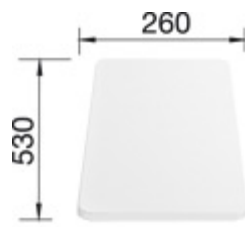

Chopping board

BL217611