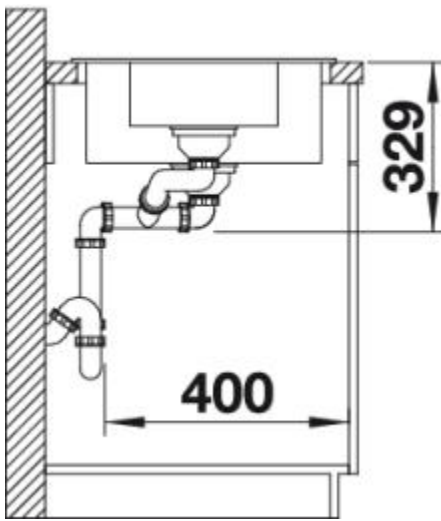

Item No. BL468267

Details

Top View

Side View

Front View

Scope of supply

waste fitting with space-saving pipe, 3 1/2" basket strainer

Design tips

Cabinet Width: 60 cm

Bowl depth: 190 mm / 120 mm

Cut out size: 980 x 480 x R15

Universal handing

Taps

BLANCO MIDA-S

alumetallic

BM3121AL