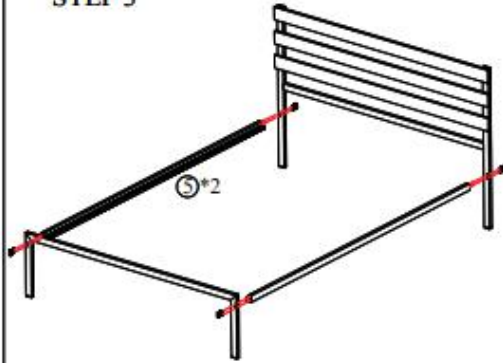

TWIN BED

ASSEMBLY INSTRUCTIONS

PART LIST

<p>①</p>  <p>1PC</p>	<p>②</p>  <p>2PCS</p>
<p>③</p>  <p>3PCS</p>	<p>④</p>  <p>1PC</p>
<p>⑤</p>  <p>2PCS</p>	<p>⑥</p>  <p>1SET</p>

TWIN BED
ASSEMBLY INSTRUCTIONS
PART LIST

HARDWARE LIST

 1/4"*60 10PCS	 1/4"*40 8PCS	 1/4"*30 20PCS
 40*20 6PCS	 4*59 1PC	

IMPORTANT SAFETY NOTICE: READ CAREFULLY BEFORE BEGINNING ASSEMBLY!

- ⚠ **Hardware packs and small components should be away from the children, avoid eating and being injured**
- ⚠ **Please, follow with the assembly steps in order**
- ⚠ **Please, do not tighten any screw before each assembling unit is well placed in appropriate position**
- ⚠ **Please, make sure all components are fixed firmly locked without any potential safety hazard After assembly and before using**
- ⚠ **Please, use this product correctly, according to its purpose to avoid danger happened**
- ⚠ **Please, do not stand on any component of this product, except the ladder of this product after fixing locked safely**
- ⚠ **Such as the wall fastening devices are essential parts of this product. Please fix firmly locked without any potential safety hazard before using**
- ⚠ **Please check all contents of this product inside of carton (s) carefully, small parts may have been lost during shipment, if any! Contact further with the retailer from which you purchased this product to obtain, do not use any substitute part**
- ⚠ **This assembly instructions booklet contains important safety information, please read and keep for further reference**

TWIN BED

ASSEMBLY INSTRUCTIONS

STEP 1

10PCS	6PCS	1PC
1/4*60	40*20	4*59

TWIN BED

ASSEMBLY INSTRUCTIONS

STEP 2

Ⓢ 12PCS Ⓡ 1PC
1/4" x 30 4" x 59

STEP 3

Ⓢ 8PCS Ⓡ 1PC
1/4" x 40 4" x 59

STEP 4

Ⓢ 8PCS Ⓡ 1PC
1/4" x 30 4" x 59

STEP 5