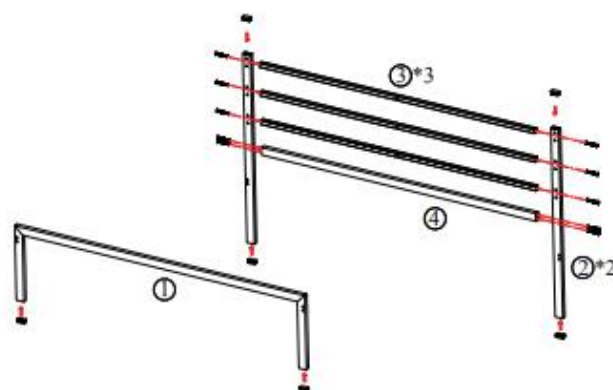

TWIN BED

ASSEMBLY INSTRUCTIONS

PART LIST

<p>①</p>  <p>1PC</p>	<p>②</p>  <p>2PCS</p>
<p>③</p>  <p>3PCS</p>	<p>④</p>  <p>1PC</p>
<p>⑤</p>  <p>2PCS</p>	<p>⑥</p>  <p>1SET</p>

TWIN BED
ASSEMBLY INSTRUCTIONS
PART LIST

HARDWARE LIST

 1/4"*60 10PCS	 1/4"*40 8PCS	 1/4"*30 20PCS
 40*20 6PCS	 4*59 1PC	

IMPORTANT SAFETY NOTICE: READ CAREFULLY BEFORE BEGINNING ASSEMBLY!

- ⚠ **Hardware packs and small components should be away from the children, avoid eating and being injured**
- ⚠ **Please, follow with the assembly steps in order**
- ⚠ **Please, do not tighten any screw before each assembling unit is well placed in appropriate position**
- ⚠ **Please, make sure all components are fixed firmly locked without any potential safety hazard After assembly and before using**
- ⚠ **Please, use this product correctly, according to its purpose to avoid danger happened**
- ⚠ **Please, do not stand on any component of this product, except the ladder of this product after fixing locked safely**
- ⚠ **Such as the wall fastening devices are essential parts of this product. Please fix firmly locked without any potential safety hazard before using**
- ⚠ **Please check all contents of this product inside of carton (s) carefully, small parts may have been lost during shipment, if any! Contact further with the retailer from which you purchased this product to obtain, do not use any substitute part**
- ⚠ **This assembly instructions booklet contains important safety information, please read and keep for further reference**

TWIN BED

ASSEMBLY INSTRUCTIONS

STEP 1

10PCS	6PCS	1PC
1/4*60	40*20	4*59

TWIN BED

ASSEMBLY INSTRUCTIONS

STEP 2

Ⓢ 12PCS Ⓡ 1PC
1/4" x 30 4" x 59

STEP 3

Ⓢ 8PCS Ⓡ 1PC
1/4" x 40 4" x 59

STEP 4

Ⓢ 8PCS Ⓡ 1PC
1/4" x 30 4" x 59

STEP 5