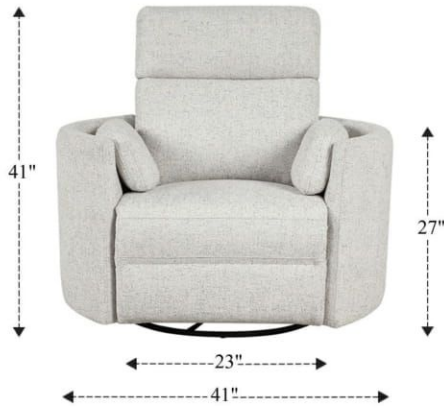

## Power Reclining Sofa

Overall Dimensions	88" x 38" x 41"
Overall Width	88"
Overall Depth	38"
Overall Height	41"
Overall Weight	213.4 lbs.
Fully Reclined	63"
Distance from Wall	4"
Back of Seat to end of Chaise	40.5"
Leg Height (Distance from Foot Rest to Floor in Full Recline)	22.5"
Head Height (Distance from Headrest to Floor in Full Recline)	32.5"

Seat Width	23"
Seat Depth	23"
Seat Height	20"
Arm Width	3"
Arm Depth	26"
Arm Height	26.5"
Back Width	22"
Back Height	24"
Headrest Extended from Back	--

## Power Swivel Glider Recliner

Overall Dimensions	41" x 38" x 41"
Overall Width	41"
Overall Depth	38"
Overall Height	41"
Overall Weight	119.5 lbs.
Fully Reclined	62.5"
Distance from Wall	13.75"
Back of Seat to end of Chaise	41"
Leg Height <small>(Distance from Foot Rest to Floor in Full Recline)</small>	20.5"
Head Height <small>(Distance from Headrest to Floor in Full Recline)</small>	30.5"

Seat Width	23"
Seat Depth	22.75"
Seat Height	20"
Arm Width	2.5"
Arm Depth	26.5"
Arm Height	27"
Back Width	23.5"
Back Height	24.5"
Headrest Extended from Back	--