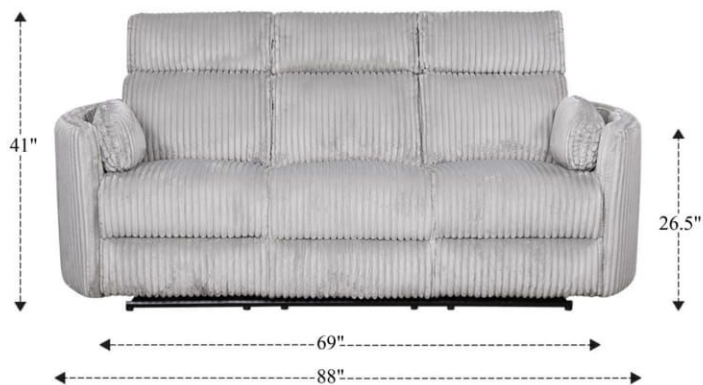

## Power Reclining Sofa

Overall Dimensions	88" x 38" x 41"
Overall Width	88"
Overall Depth	38"
Overall Height	41"
Overall Weight	213.4 lbs.
Fully Reclined	63"
Distance from Wall	4"
Back of Seat to end of Chaise	40.5"
Leg Height (Distance from Foot Rest to Floor in Full Recline)	22.5"
Head Height (Distance from Headrest to Floor in Full Recline)	32.5"

Seat Width	23"
Seat Depth	23"
Seat Height	20"
Arm Width	3"
Arm Depth	26"
Arm Height	26.5"
Back Width	22"
Back Height	24"
Headrest Extended from Back	--

## Power Swivel Glider Recliner

Overall Dimensions	41" x 38" x 41"
Overall Width	41"
Overall Depth	38"
Overall Height	41"
Overall Weight	119.5 lbs.
Fully Reclined	62.5"
Distance from Wall	13.75"
Back of Seat to end of Chaise	41"
Leg Height <small>(Distance from Foot Rest to Floor in Full Recline)</small>	20.5"
Head Height <small>(Distance from Headrest to Floor in Full Recline)</small>	30.5"

Seat Width	23"
Seat Depth	22.75"
Seat Height	20"
Arm Width	2.5"
Arm Depth	26.5"
Arm Height	27"
Back Width	23.5"
Back Height	24.5"
Headrest Extended from Back	--